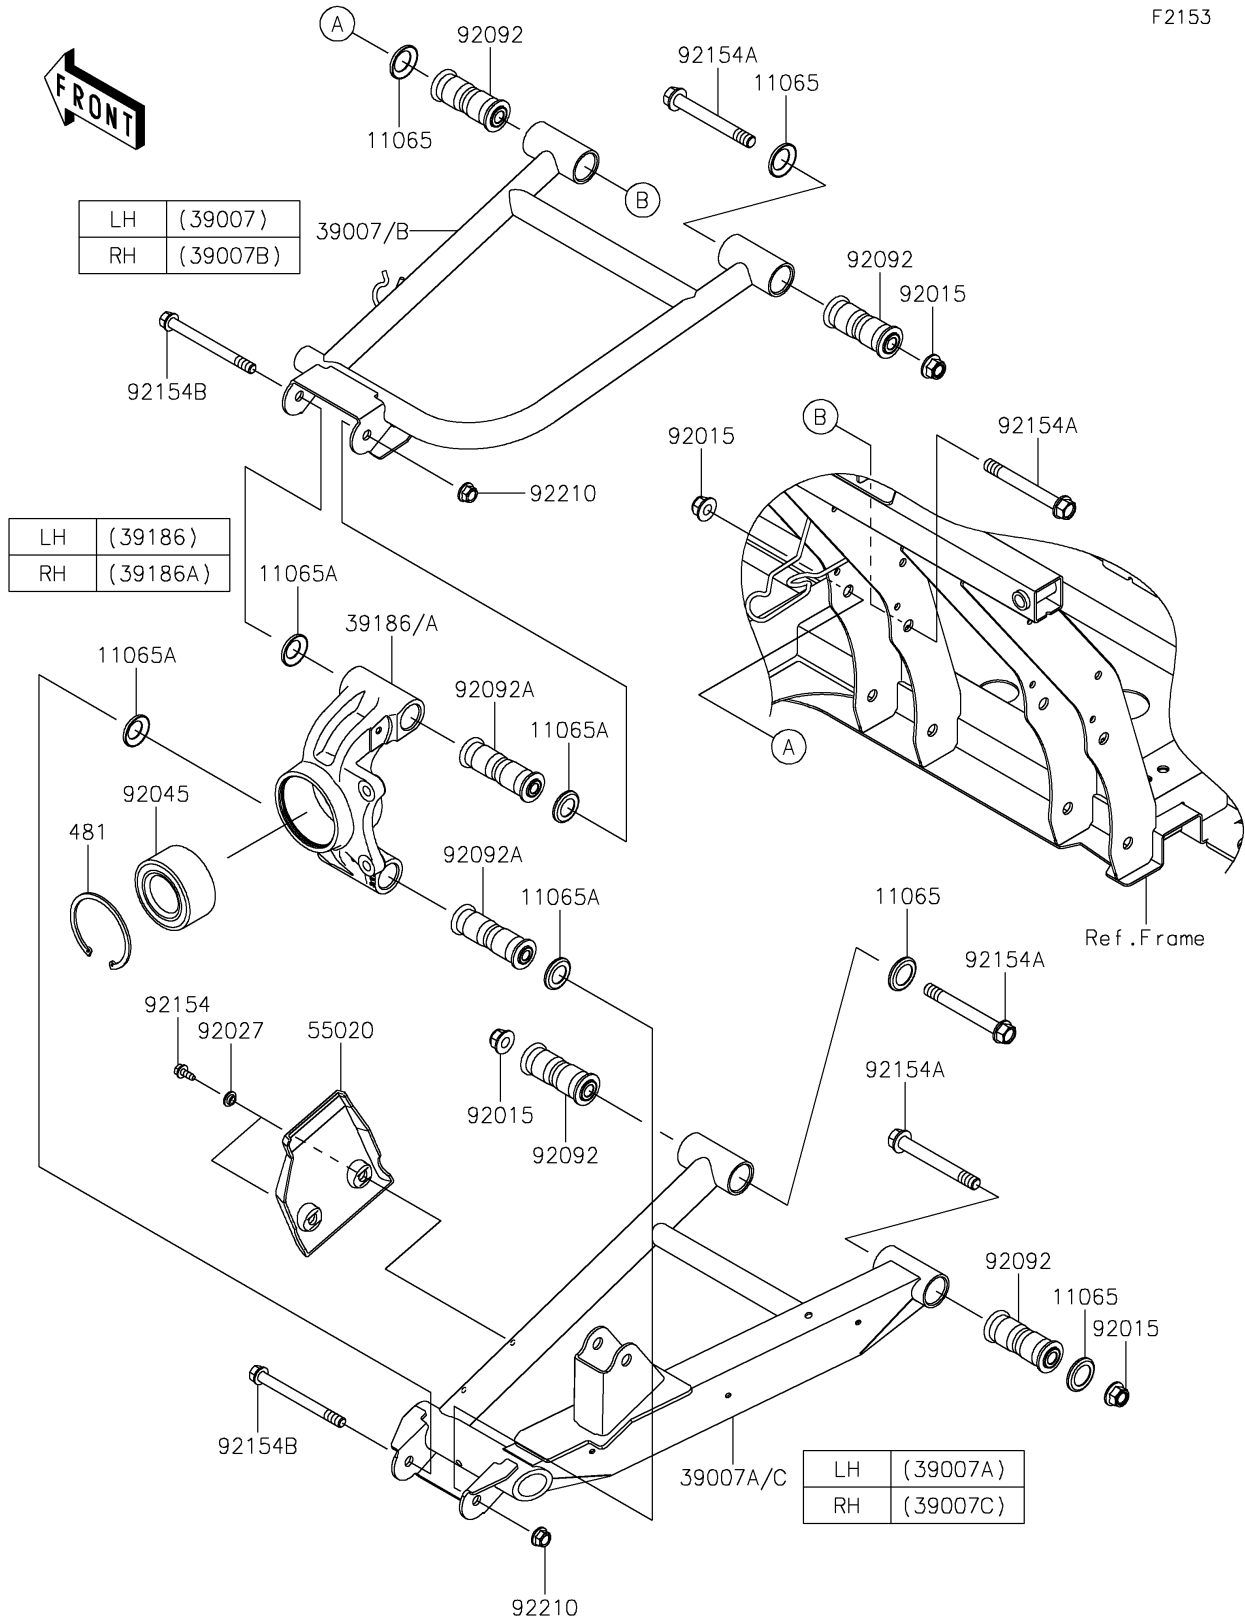

2024 MULE PRO-FXT 1000 LE Ranch Edition

PARTS DIAGRAM

Rear Suspension

F2153

2024 MULE PRO-FXT 1000 LE Ranch Edition

PARTS LIST

Rear Suspension

ITEM NAME	PART NUMBER	QUANTITY
-----------	-------------	----------
