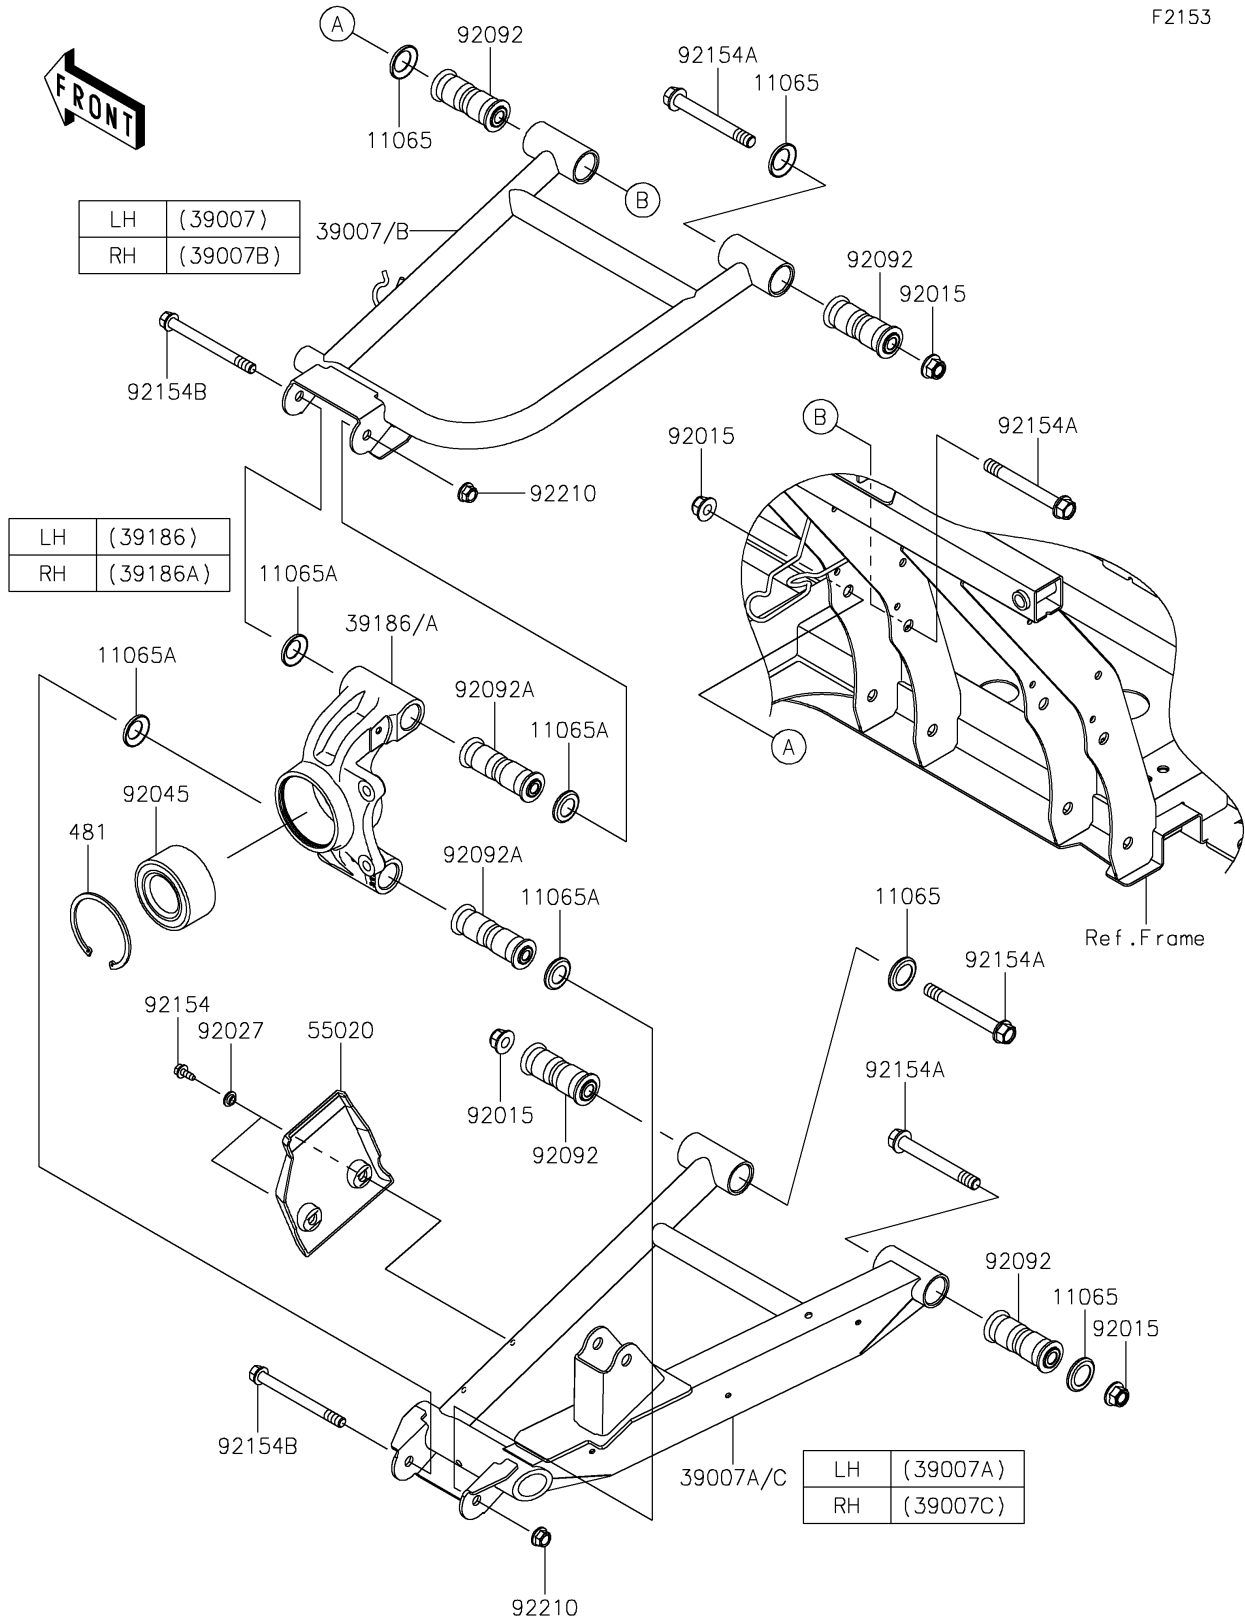

2026 MULE PRO-FXT™ 1000 LE RANCH EDITION

PARTS DIAGRAM

Rear Suspension

F2153

2026 MULE PRO-FXT™ 1000 LE RANCH EDITION

Kawasaki
Let the Good Times Roll®

PARTS LIST

Rear Suspension

ITEM NAME	PART NUMBER	QUANTITY
CAP,ARM (Ref # 11065)	11065-0838	8
CAP (Ref # 11065A)	11065-0849	8
ARM-SUSP,RR,UPP,LH,BLACK (Ref # 39007)	39007-0481-10	1
ARM-SUSP,RR,LWR,LH,BLACK (Ref # 39007A)	39007-0482-10	1
ARM-SUSP,RR,UPP,RH,BLACK (Ref # 39007B)	39007-0483-10	1
ARM-SUSP,RR,LWR,RH,BLACK (Ref # 39007C)	39007-0484-10	1
KNUCKLE,RR,LH (Ref # 39186)	39186-0317	1
KNUCKLE,RR,RH (Ref # 39186A)	39186-0318	1
GUARD,RR CVJ (Ref # 55020)	55020-0931	2
NUT,LOCK,FLANGED,12MM (Ref # 92015)	92015-1433	8
COLLAR,L=4.6 (Ref # 92027)	92027-1168	4
BEARING-BALL,40X74X36 (Ref # 92045)	92045-0993	2
BUSHING-RUBBER,12X20X78 (Ref # 92092)	92092-0028	8
BUSHING-RUBBER,10.1X17X88 (Ref # 92092A)	92092-0029	4
BOLT,6X15.6 (Ref # 92154)	92154-1250	4
BOLT,FLANGED,12X100 (Ref # 92154A)	92154-1318	8
BOLT,FLANGED,10X110 (Ref # 92154B)	92154-1353	4
NUT,LOCK,FLANGED,10MM (Ref # 92210)	92210-0276	4
CIRCLIP-TYPE-C (Ref # 481)	481J7500	2