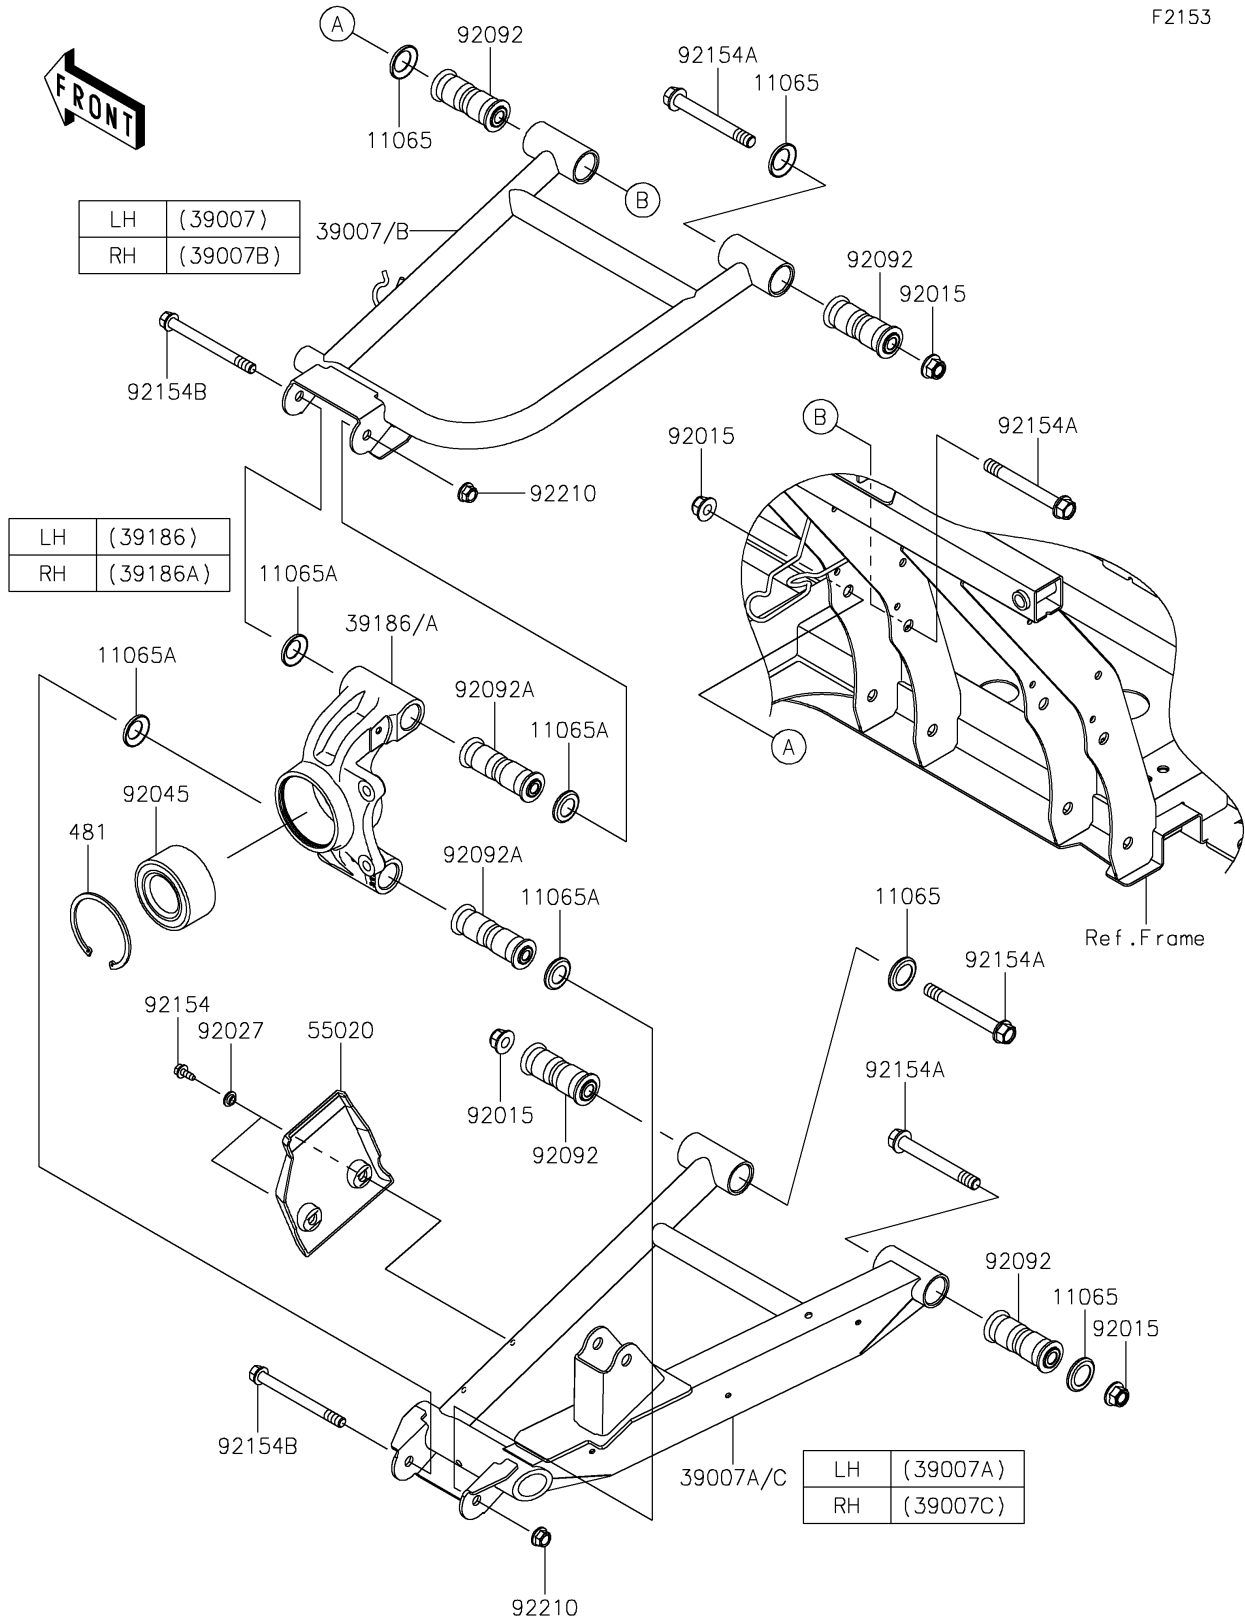

2026 MULE PRO-FXT 1000 LE Ranch Edition

PARTS DIAGRAM

Rear Suspension

F2153