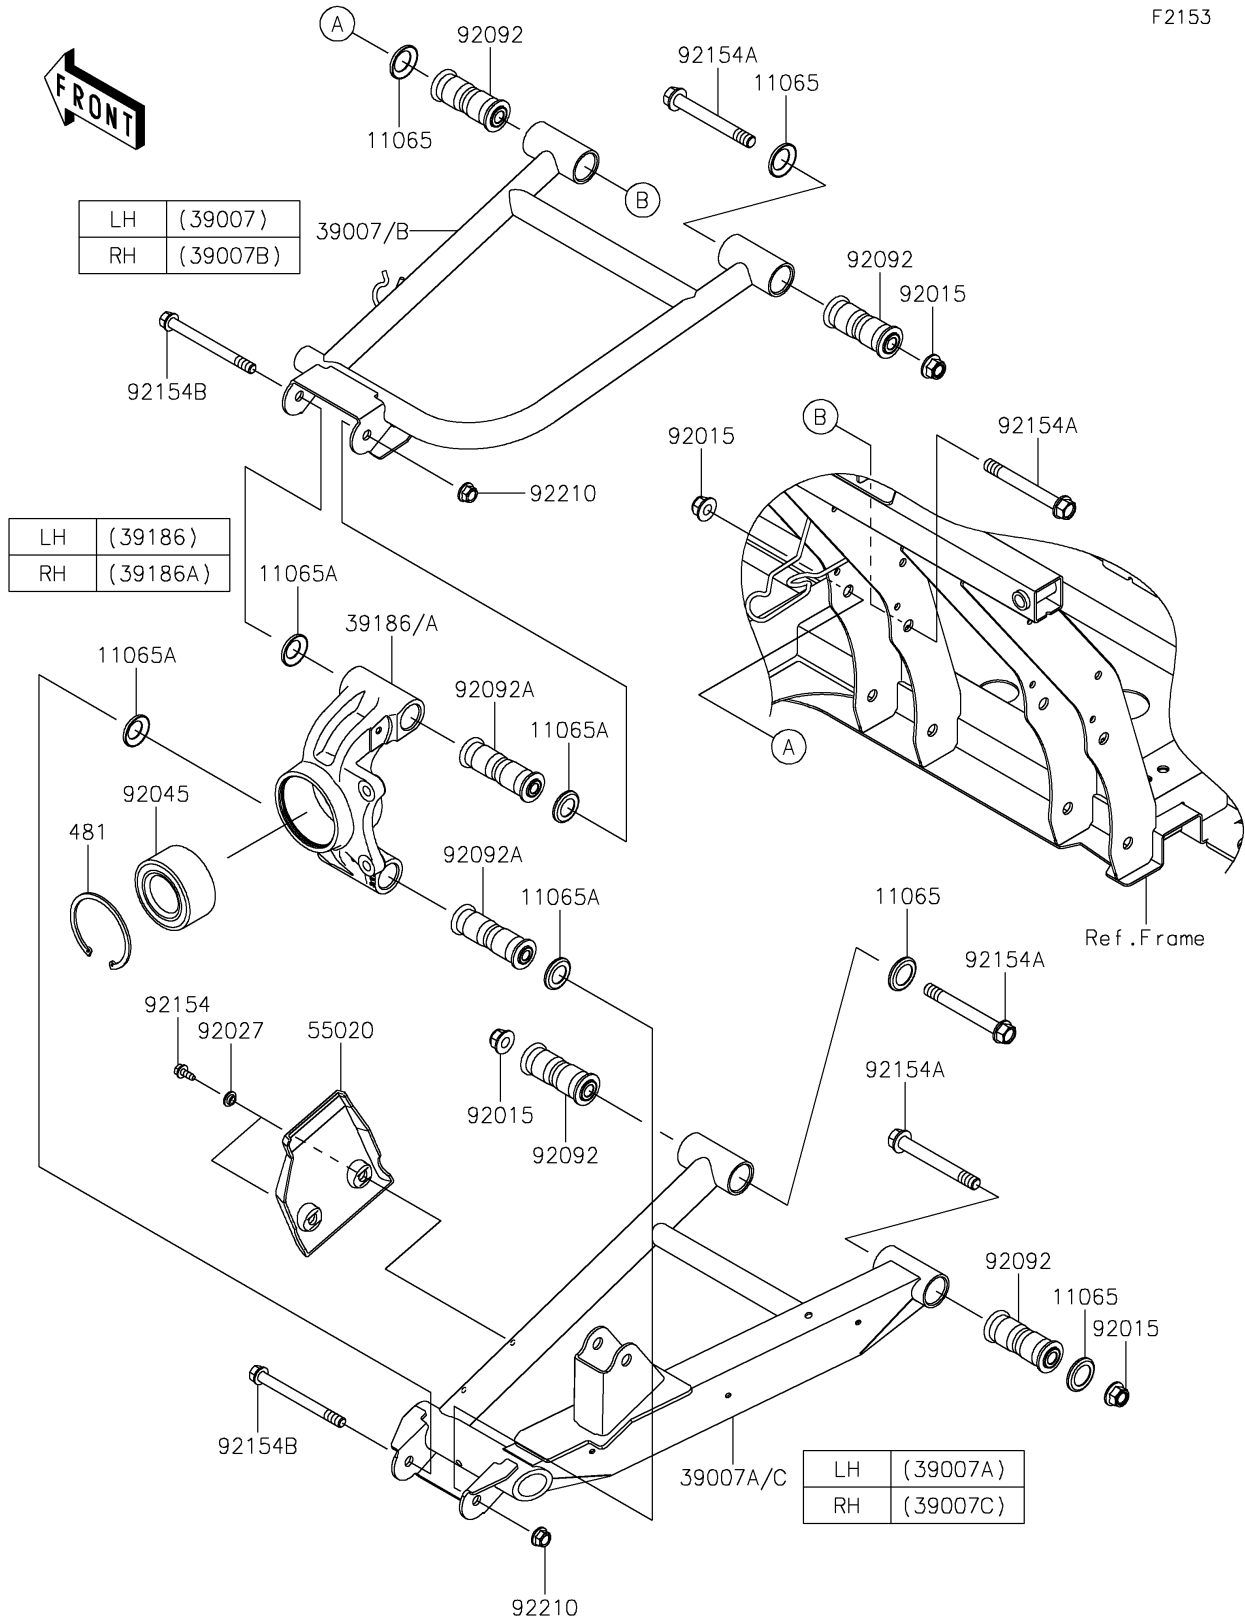

2025 MULE PRO-FXT 1000 LE Ranch Edition

PARTS DIAGRAM

Rear Suspension

F2153

2025 MULE PRO-FXT 1000 LE Ranch Edition

PARTS LIST

Rear Suspension

ITEM NAME	PART NUMBER	QUANTITY
CAP,ARM (Ref # 11065)	11065-0838	8
CAP (Ref # 11065A)	11065-0849	8
ARM-SUSP,RR,UPP,LH,BLACK (Ref # 39007)	39007-0481-10	1
ARM-SUSP,RR,LWR,LH,BLACK (Ref # 39007A)	39007-0482-10	1
ARM-SUSP,RR,UPP,RH,BLACK (Ref # 39007B)	39007-0483-10	1
ARM-SUSP,RR,LWR,RH,BLACK (Ref # 39007C)	39007-0484-10	1
KNUCKLE,RR,LH (Ref # 39186)	39186-0317	1
KNUCKLE,RR,RH (Ref # 39186A)	39186-0318	1
GUARD,RR CVJ (Ref # 55020)	55020-0931	2
NUT,LOCK,FLANGED,12MM (Ref # 92015)	92015-1433	8
COLLAR,L=4.6 (Ref # 92027)	92027-1168	4
BEARING-BALL,40X74X36 (Ref # 92045)	92045-0993	2
BUSHING-RUBBER,12X20X78 (Ref # 92092)	92092-0028	8
BUSHING-RUBBER,10.1X17X88 (Ref # 92092A)	92092-0029	4
BOLT,6X15.6 (Ref # 92154)	92154-1250	4
BOLT,FLANGED,12X100 (Ref # 92154A)	92154-1318	8
BOLT,FLANGED,10X110 (Ref # 92154B)	92154-1353	4
NUT,LOCK,FLANGED,10MM (Ref # 92210)	92210-0276	4
CIRCLIP-TYPE-C (Ref # 481)	481J7500	2