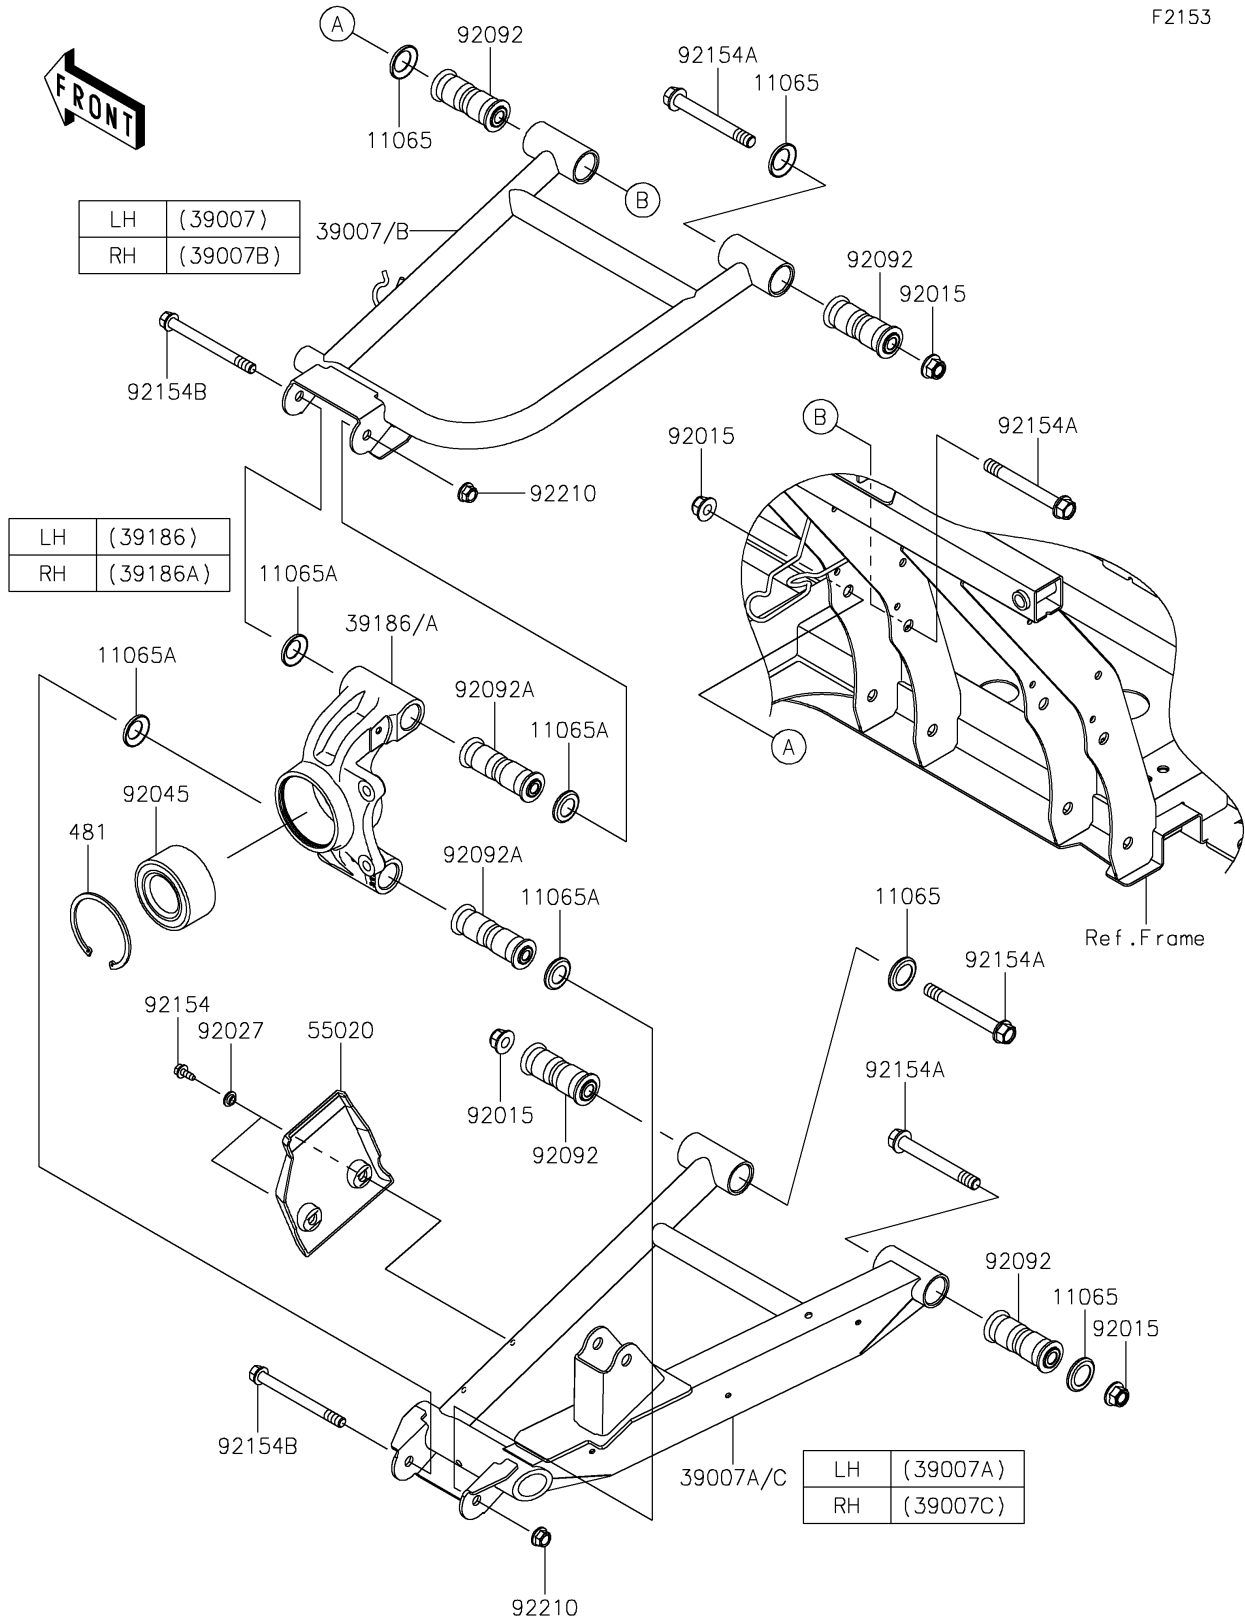

2024 MULE PRO-FXT™ 1000 LE RANCH EDITION

PARTS DIAGRAM

Rear Suspension

F2153

2024 MULE PRO-FXT™ 1000 LE RANCH EDITION

Kawasaki
Let the Good Times Roll®

PARTS LIST

Rear Suspension

ITEM NAME	PART NUMBER	QUANTITY
CAP,ARM (Ref # 11065)	11065-0838	8
CAP (Ref # 11065A)	11065-0849	8
ARM-SUSP,RR,UPP,LH,BLACK (Ref # 39007)	39007-0481-10	1
ARM-SUSP,RR,LWR,LH,BLACK (Ref # 39007A)	39007-0482-10	1
ARM-SUSP,RR,UPP,RH,BLACK (Ref # 39007B)	39007-0483-10	1
ARM-SUSP,RR,LWR,RH,BLACK (Ref # 39007C)	39007-0484-10	1
KNUCKLE,RR,LH (Ref # 39186)	39186-0317	1
KNUCKLE,RR,RH (Ref # 39186A)	39186-0318	1
GUARD,RR CVJ (Ref # 55020)	55020-0931	2
NUT,LOCK,FLANGED,12MM (Ref # 92015)	92015-1433	8
COLLAR,L=4.6 (Ref # 92027)	92027-1168	4
BEARING-BALL,40X74X36 (Ref # 92045)	92045-0993	2
BUSHING-RUBBER,12X20X78 (Ref # 92092)	92092-0028	8
BUSHING-RUBBER,10.1X17X88 (Ref # 92092A)	92092-0029	4
BOLT,6X15.6 (Ref # 92154)	92154-1250	4
BOLT,FLANGED,12X100 (Ref # 92154A)	92154-1318	8
BOLT,FLANGED,10X110 (Ref # 92154B)	92154-1353	4
NUT,LOCK,FLANGED,10MM (Ref # 92210)	92210-0276	4
CIRCLIP-TYPE-C (Ref # 481)	481J7500	2