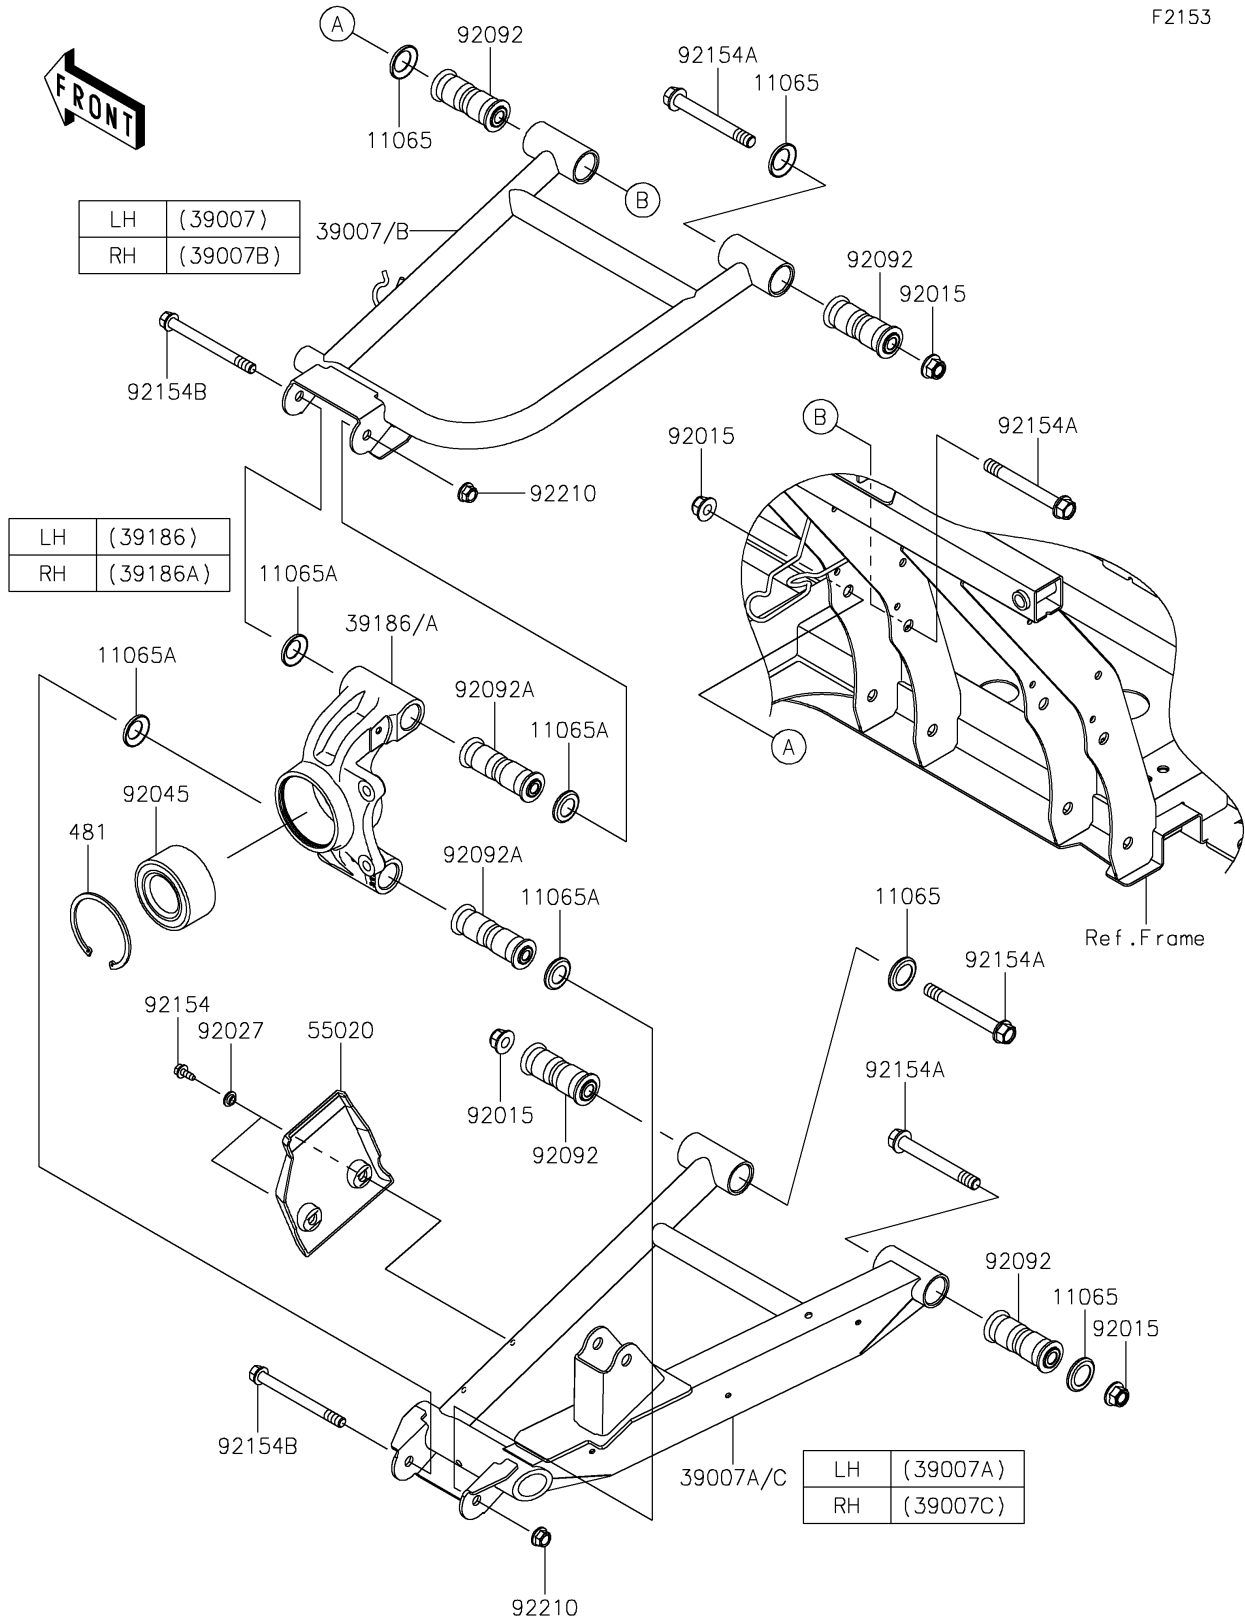

2024 MULE PRO-FXT 1000 LE Ranch Edition

PARTS DIAGRAM

Rear Suspension

F2153

2024 MULE PRO-FXT 1000 LE Ranch Edition

PARTS LIST

Rear Suspension

ITEM NAME	PART NUMBER	QUANTITY
CAP,ARM (Ref # 11065)	11065-0838	8
CAP (Ref # 11065A)	11065-0849	8
ARM-SUSP,RR,UPP,LH,BLACK (Ref # 39007)	39007-0481-10	1
ARM-SUSP,RR,LWR,LH,BLACK (Ref # 39007A)	39007-0482-10	1
ARM-SUSP,RR,UPP,RH,BLACK (Ref # 39007B)	39007-0483-10	1
ARM-SUSP,RR,LWR,RH,BLACK (Ref # 39007C)	39007-0484-10	1
KNUCKLE,RR,LH (Ref # 39186)	39186-0317	1
KNUCKLE,RR,RH (Ref # 39186A)	39186-0318	1
GUARD,RR CVJ (Ref # 55020)	55020-0931	2
NUT,LOCK,FLANGED,12MM (Ref # 92015)	92015-1433	8
COLLAR,L=4.6 (Ref # 92027)	92027-1168	4
BEARING-BALL,40X74X36 (Ref # 92045)	92045-0993	2
BUSHING-RUBBER,12X20X78 (Ref # 92092)	92092-0028	8
BUSHING-RUBBER,10.1X17X88 (Ref # 92092A)	92092-0029	4
BOLT,6X15.6 (Ref # 92154)	92154-1250	4
BOLT,FLANGED,12X100 (Ref # 92154A)	92154-1318	8
BOLT,FLANGED,10X110 (Ref # 92154B)	92154-1353	4
NUT,LOCK,FLANGED,10MM (Ref # 92210)	92210-0276	4
CIRCLIP-TYPE-C (Ref # 481)	481J7500	2