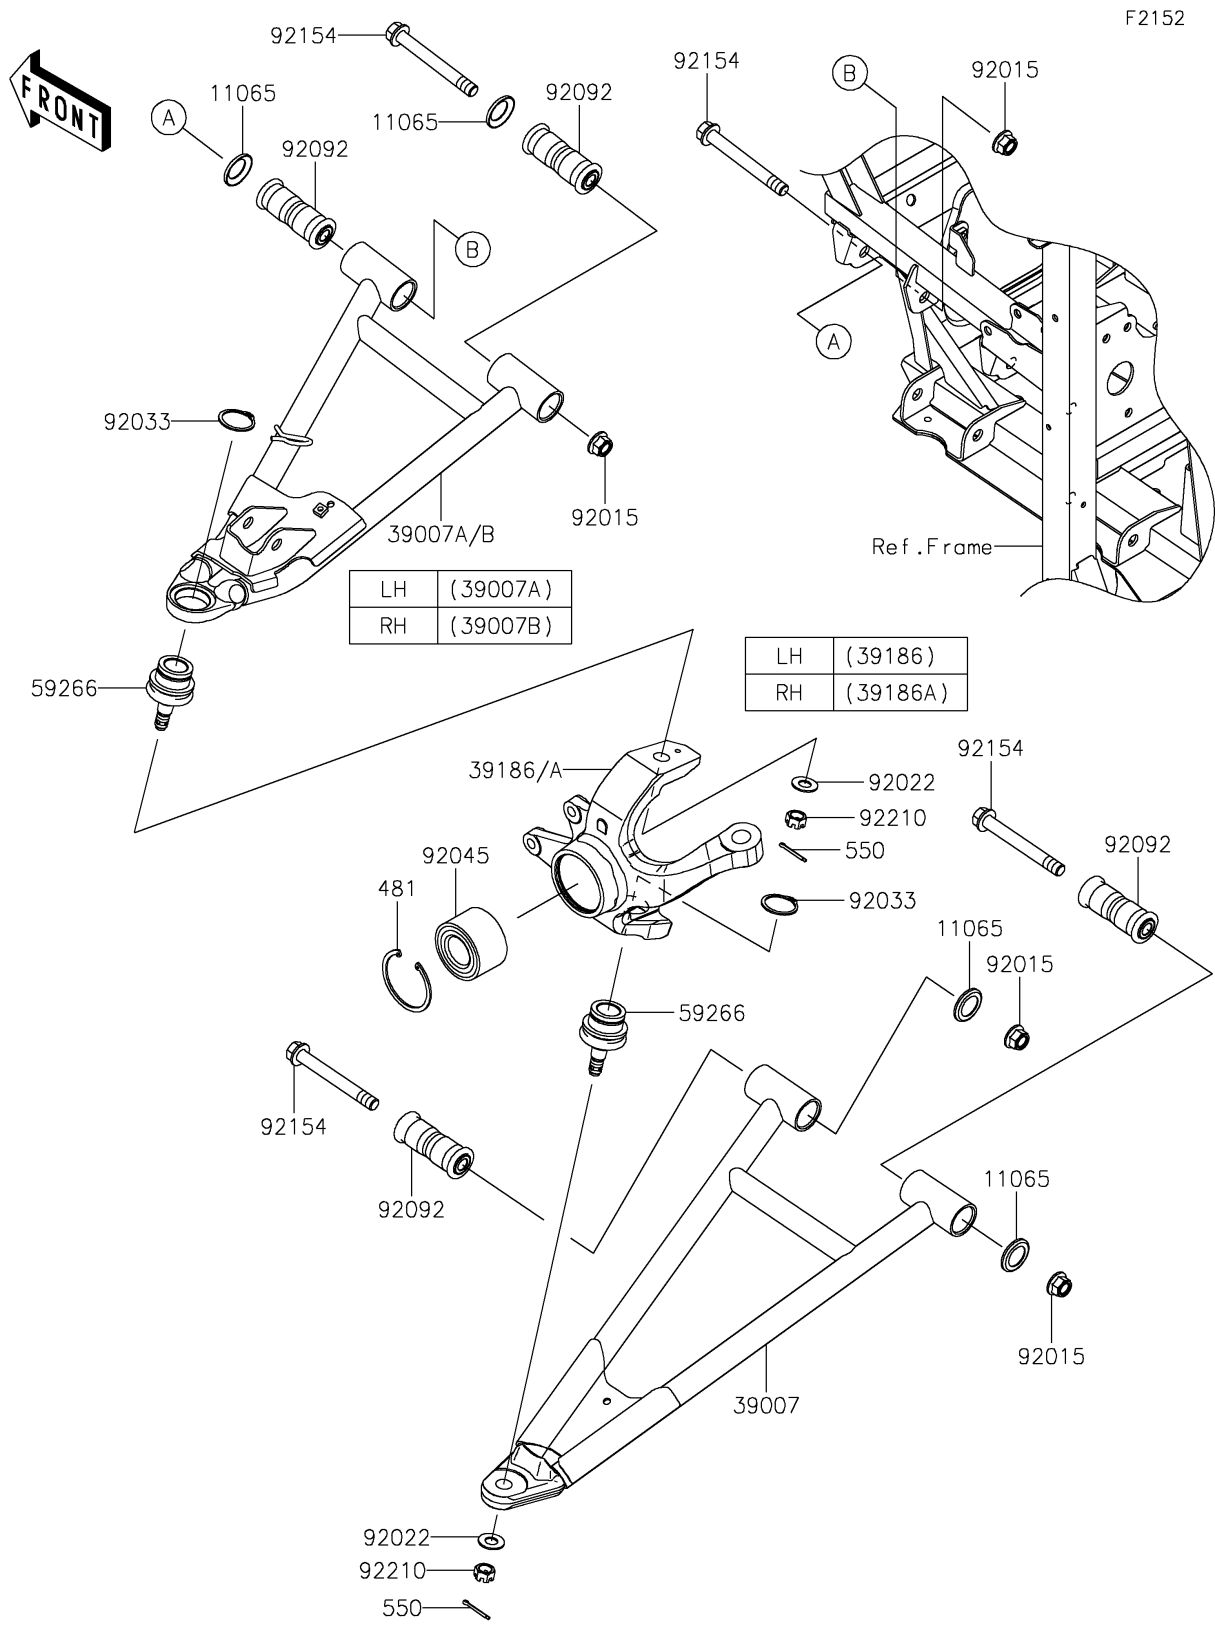

2026 MULE PRO-FXT™ 1000 LE RANCH EDITION

PARTS DIAGRAM Front Suspension

2026 MULE PRO-FXT™ 1000 LE RANCH EDITION

PARTS LIST

Front Suspension

ITEM NAME	PART NUMBER	QUANTITY
-----------	-------------	----------
