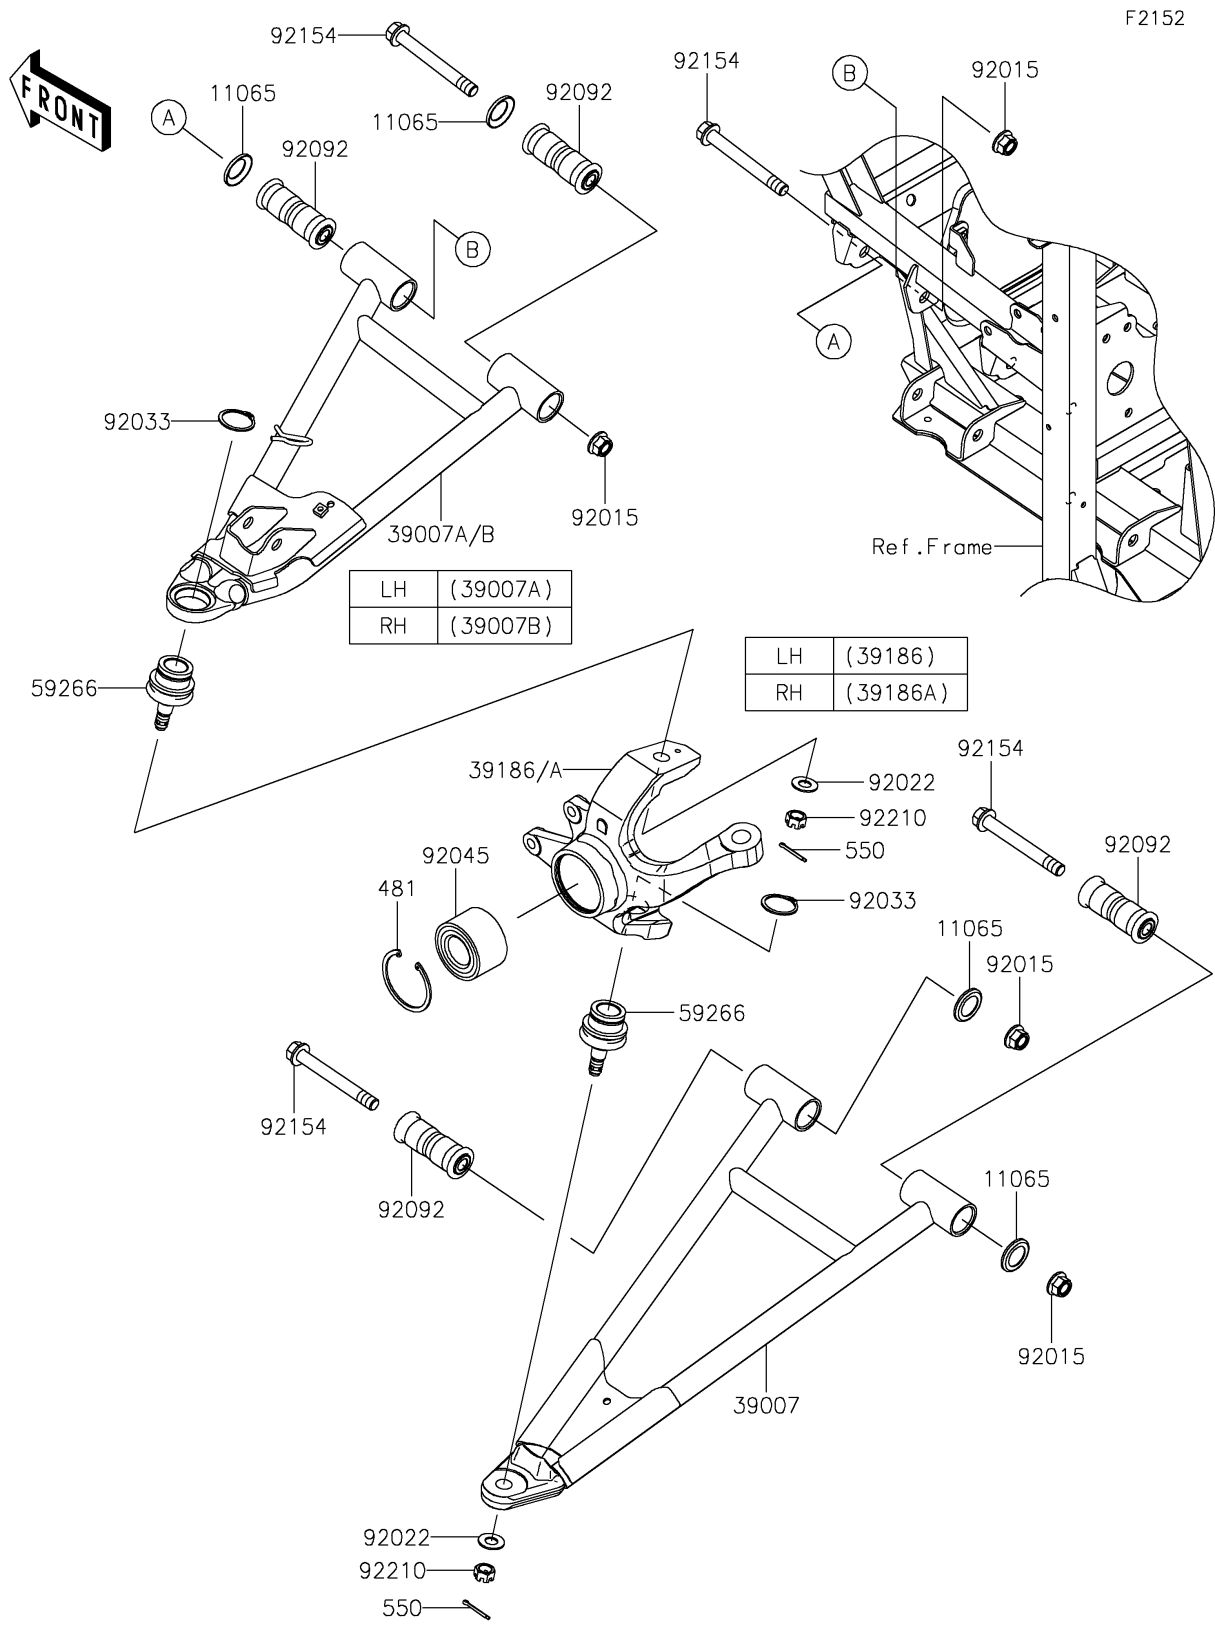

2025 MULE PRO-FXT 1000 LE Ranch Edition

PARTS DIAGRAM Front Suspension

2025 MULE PRO-FXT 1000 LE Ranch Edition

PARTS LIST

Front Suspension

ITEM NAME	PART NUMBER	QUANTITY
-----------	-------------	----------
