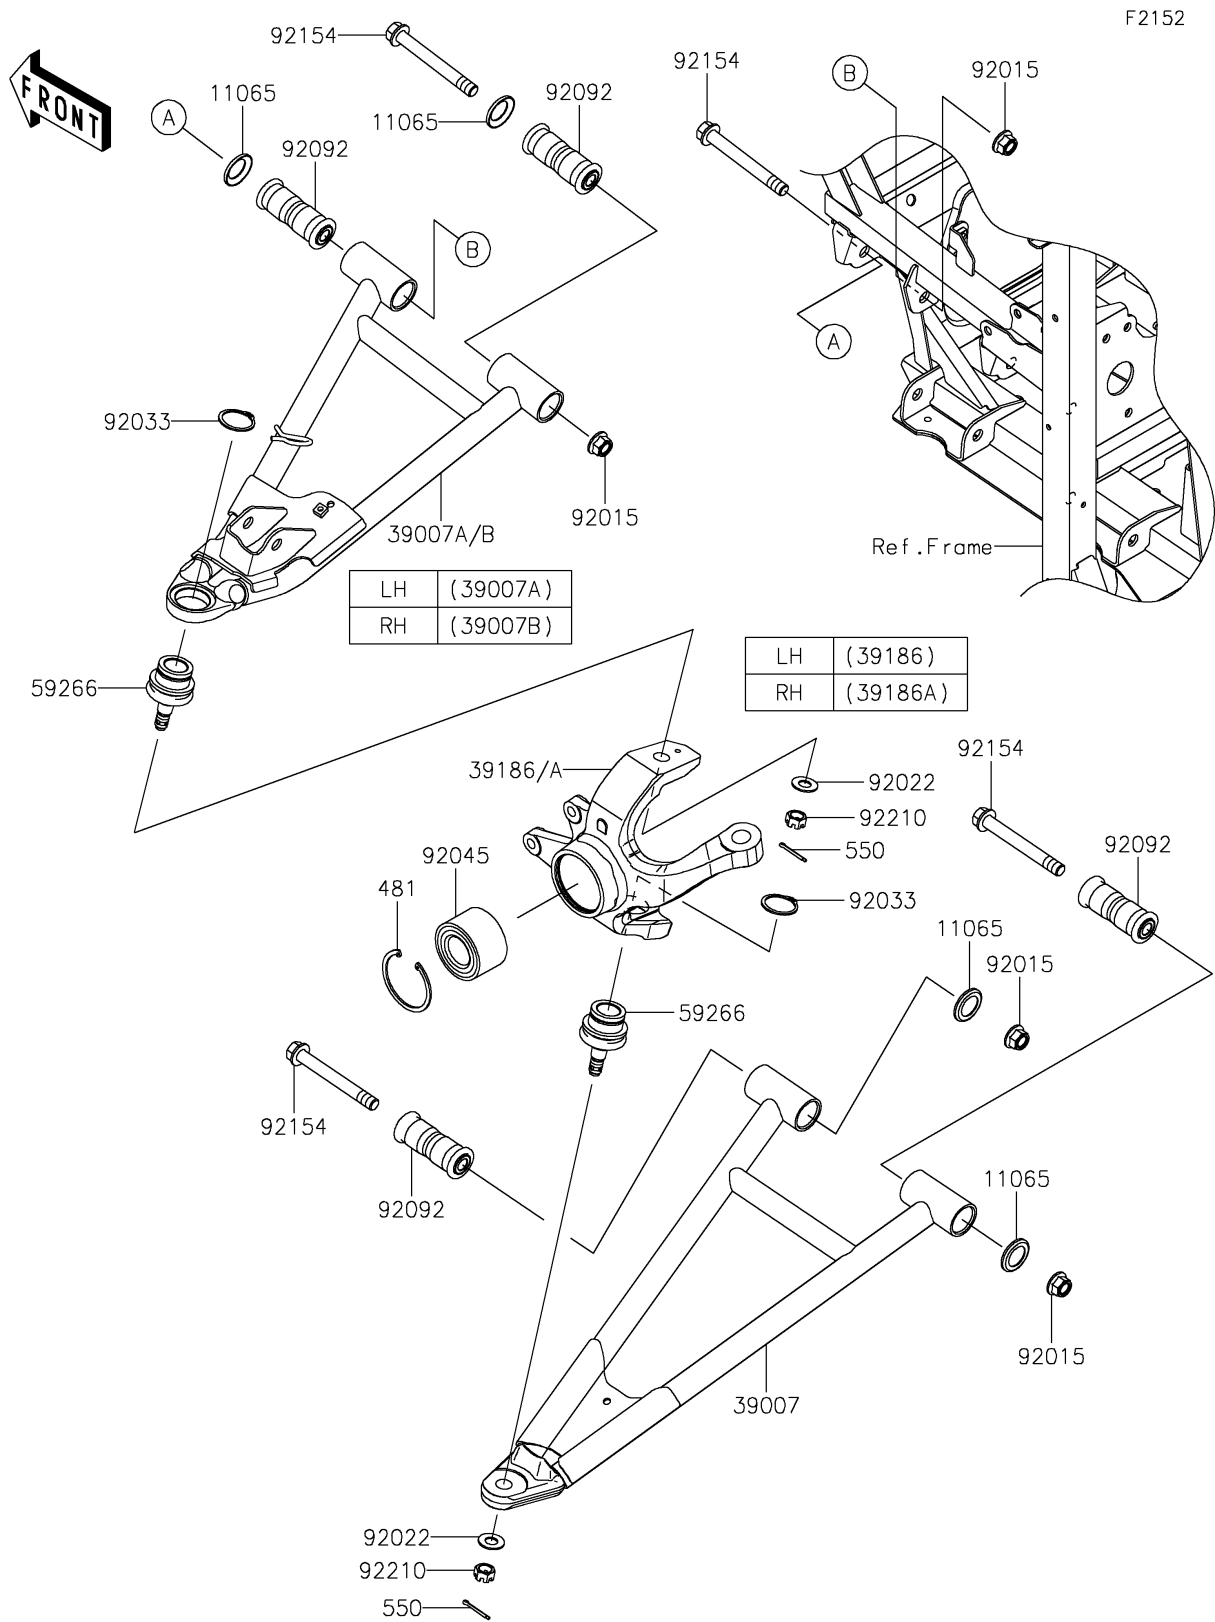

## PARTS DIAGRAM Front Suspension

## PARTS LIST

### Front Suspension

ITEM NAME	PART NUMBER	QUANTITY
CAP,ARM (Ref # 11065)	11065-0838	8
ARM-SUSP,FR,LWR,LH&RH (Ref # 39007)	39007-0383	2
ARM-SUSP,FR,UPP,LH,BLACK (Ref # 39007A)	39007-0499-10	1
ARM-SUSP,FR,UPP,RH,BLACK (Ref # 39007B)	39007-0500-10	1
KNUCKLE,FR,LH (Ref # 39186)	39186-0339	1
KNUCKLE,FR,RH (Ref # 39186A)	39186-0340	1
JOINT-BALL (Ref # 59266)	59266-0711	4
NUT,LOCK,FLANGED,12MM (Ref # 92015)	92015-1433	8
WASHER (Ref # 92022)	92022-1831	4
RING-SNAP,C-TYPE,32MM (Ref # 92033)	92033-1262	4
BEARING-BALL,30X60X37 (Ref # 92045)	92045-0905	2
BUSHING-RUBBER,12X20X78 (Ref # 92092)	92092-0028	8
BOLT,FLANGED,12X100 (Ref # 92154)	92154-1318	8
NUT,CASTLE,12MM (Ref # 92210)	92210-0395	4
CIRCLIP-TYPE-C (Ref # 481)	481J6000	2
PIN-COTTER,3.0X25 (Ref # 550)	550AA3025	4