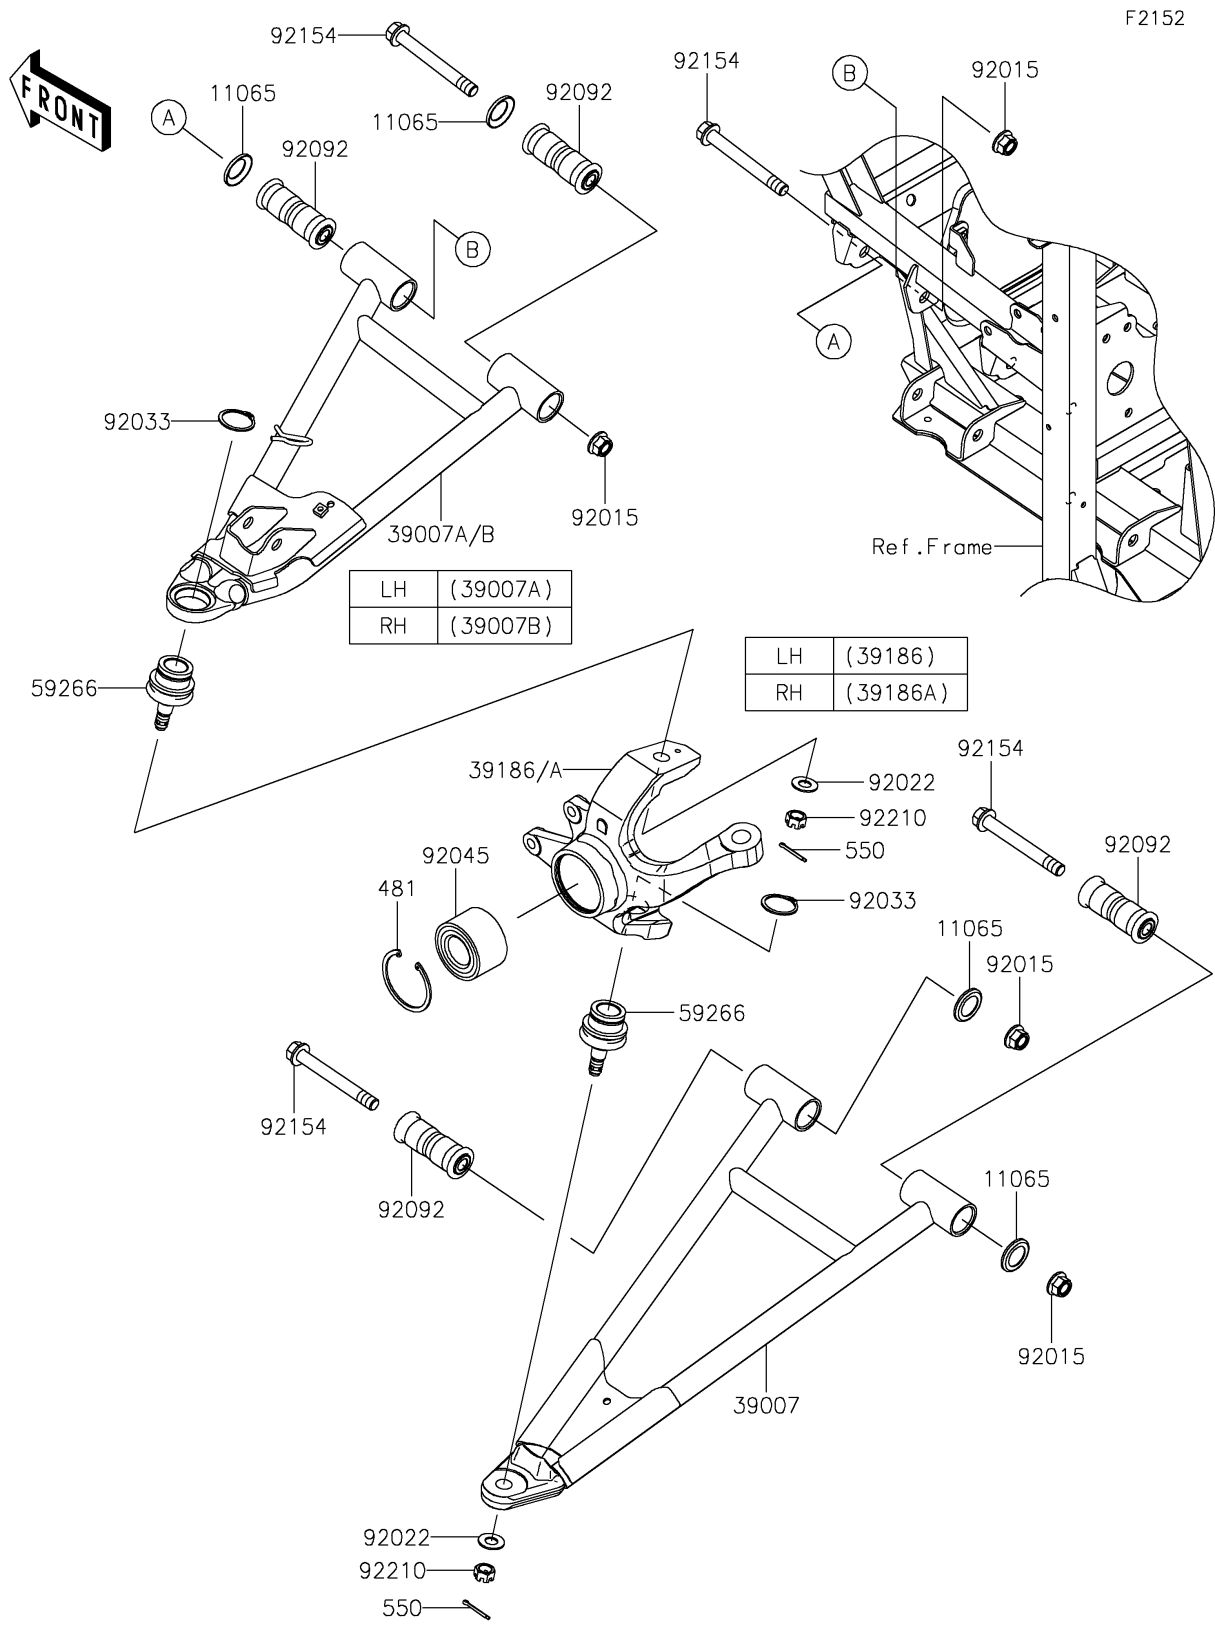

2025 MULE PRO-FXT 1000 LE Ranch Edition

PARTS DIAGRAM Front Suspension

2025 MULE PRO-FXT 1000 LE Ranch Edition

PARTS LIST

Front Suspension

ITEM NAME	PART NUMBER	QUANTITY
CAP,ARM (Ref # 11065)	11065-0838	8
ARM-SUSP,FR,LWR,LH&RH (Ref # 39007)	39007-0383	2
ARM-SUSP,FR,UPP,LH,BLACK (Ref # 39007A)	39007-0499-10	1
ARM-SUSP,FR,UPP,RH,BLACK (Ref # 39007B)	39007-0500-10	1
KNUCKLE,FR,LH (Ref # 39186)	39186-0339	1
KNUCKLE,FR,RH (Ref # 39186A)	39186-0340	1
JOINT-BALL (Ref # 59266)	59266-0711	4
NUT,LOCK,FLANGED,12MM (Ref # 92015)	92015-1433	8
WASHER (Ref # 92022)	92022-1831	4
RING-SNAP,C-TYPE,32MM (Ref # 92033)	92033-1262	4
BEARING-BALL,30X60X37 (Ref # 92045)	92045-0905	2
BUSHING-RUBBER,12X20X78 (Ref # 92092)	92092-0028	8
BOLT,FLANGED,12X100 (Ref # 92154)	92154-1318	8
NUT,CASTLE,12MM (Ref # 92210)	92210-0395	4
CIRCLIP-TYPE-C (Ref # 481)	481J6000	2
PIN-COTTER,3.0X25 (Ref # 550)	550AA3025	4