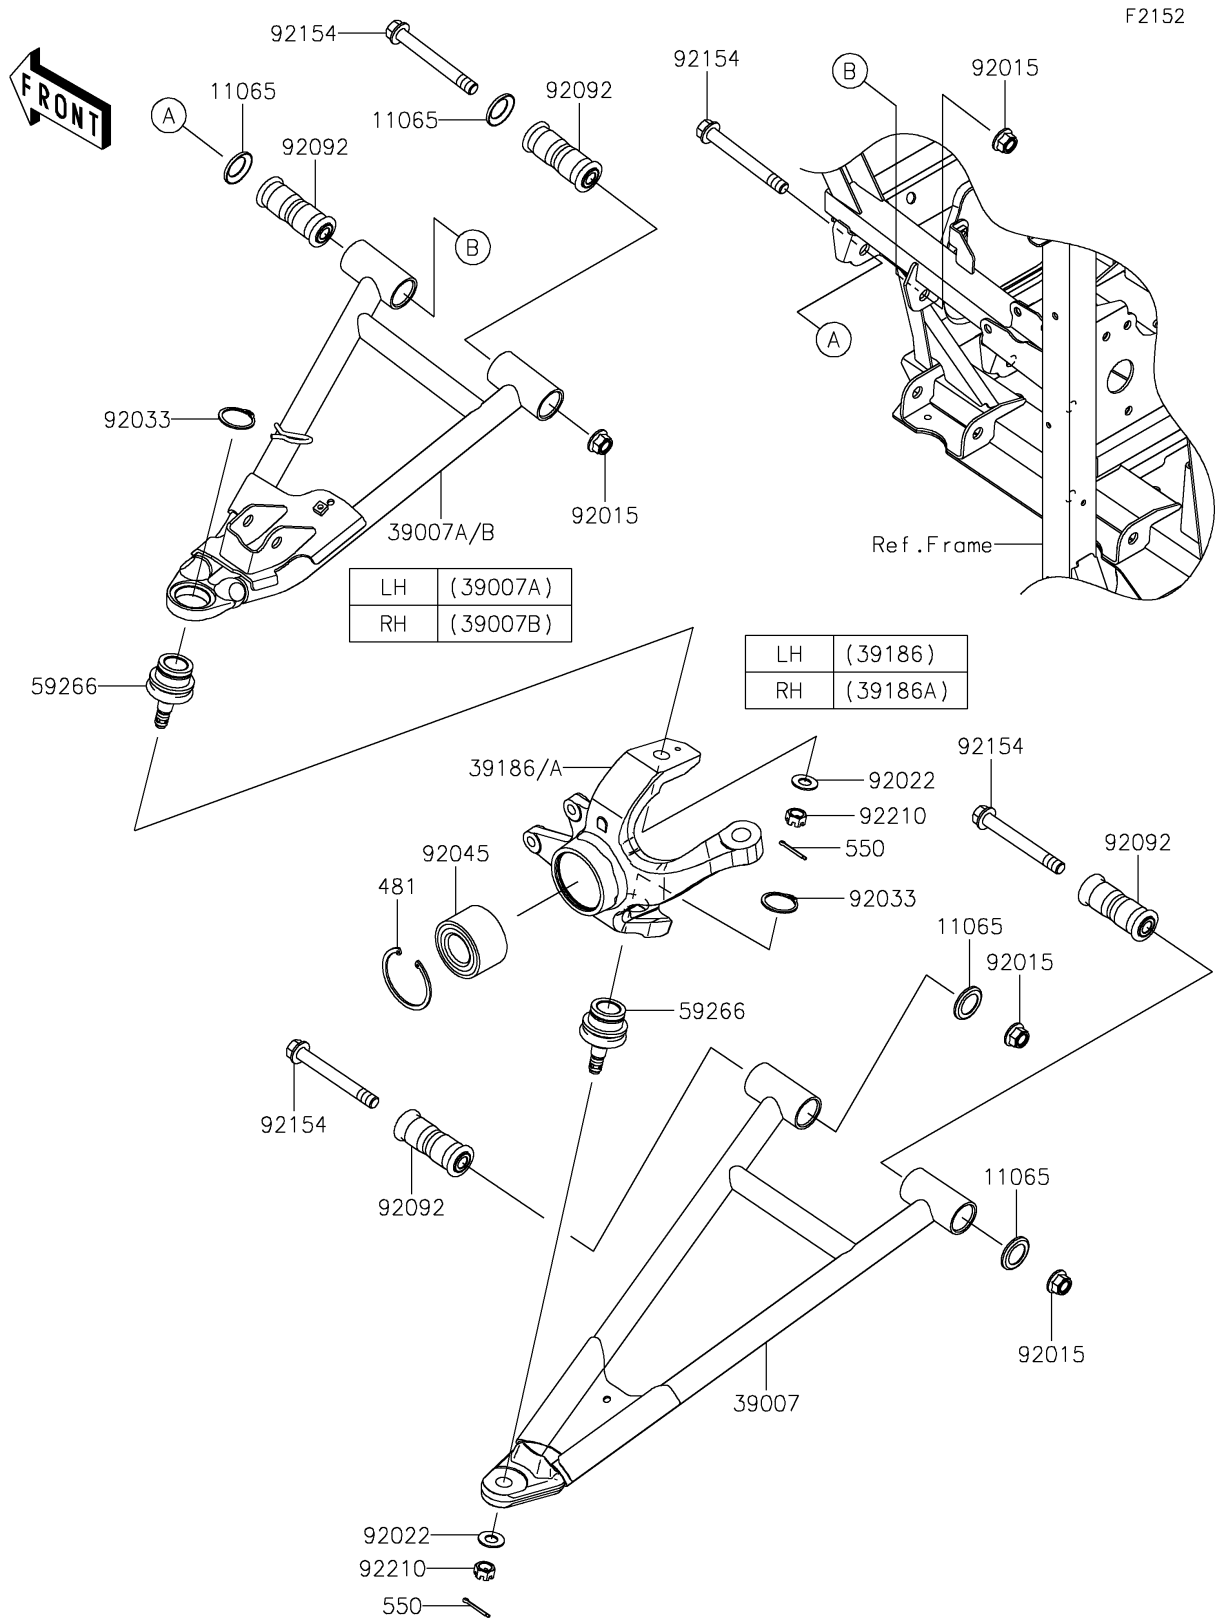

2024 MULE PRO-FXT™ 1000 LE RANCH EDITION

PARTS DIAGRAM Front Suspension

2024 MULE PRO-FXT™ 1000 LE RANCH EDITION

Kawasaki
Let the Good Times Roll®

PARTS LIST

Front Suspension

ITEM NAME	PART NUMBER	QUANTITY
CAP,ARM (Ref # 11065)	11065-0838	8
ARM-SUSP,FR,LWR,LH&RH (Ref # 39007)	39007-0383	2
ARM-SUSP,FR,UPP,LH,BLACK (Ref # 39007A)	39007-0499-10	1
ARM-SUSP,FR,UPP,RH,BLACK (Ref # 39007B)	39007-0500-10	1
KNUCKLE,FR,LH (Ref # 39186)	39186-0339	1
KNUCKLE,FR,RH (Ref # 39186A)	39186-0340	1
JOINT-BALL (Ref # 59266)	59266-0711	4
NUT,LOCK,FLANGED,12MM (Ref # 92015)	92015-1433	8
WASHER (Ref # 92022)	92022-1831	4
RING-SNAP,C-TYPE,32MM (Ref # 92033)	92033-1262	4
BEARING-BALL,30X60X37 (Ref # 92045)	92045-0905	2
BUSHING-RUBBER,12X20X78 (Ref # 92092)	92092-0028	8
BOLT,FLANGED,12X100 (Ref # 92154)	92154-1318	8
NUT,CASTLE,12MM (Ref # 92210)	92210-0395	4
CIRCLIP-TYPE-C (Ref # 481)	481J6000	2
PIN-COTTER,3.0X25 (Ref # 550)	550AA3025	4