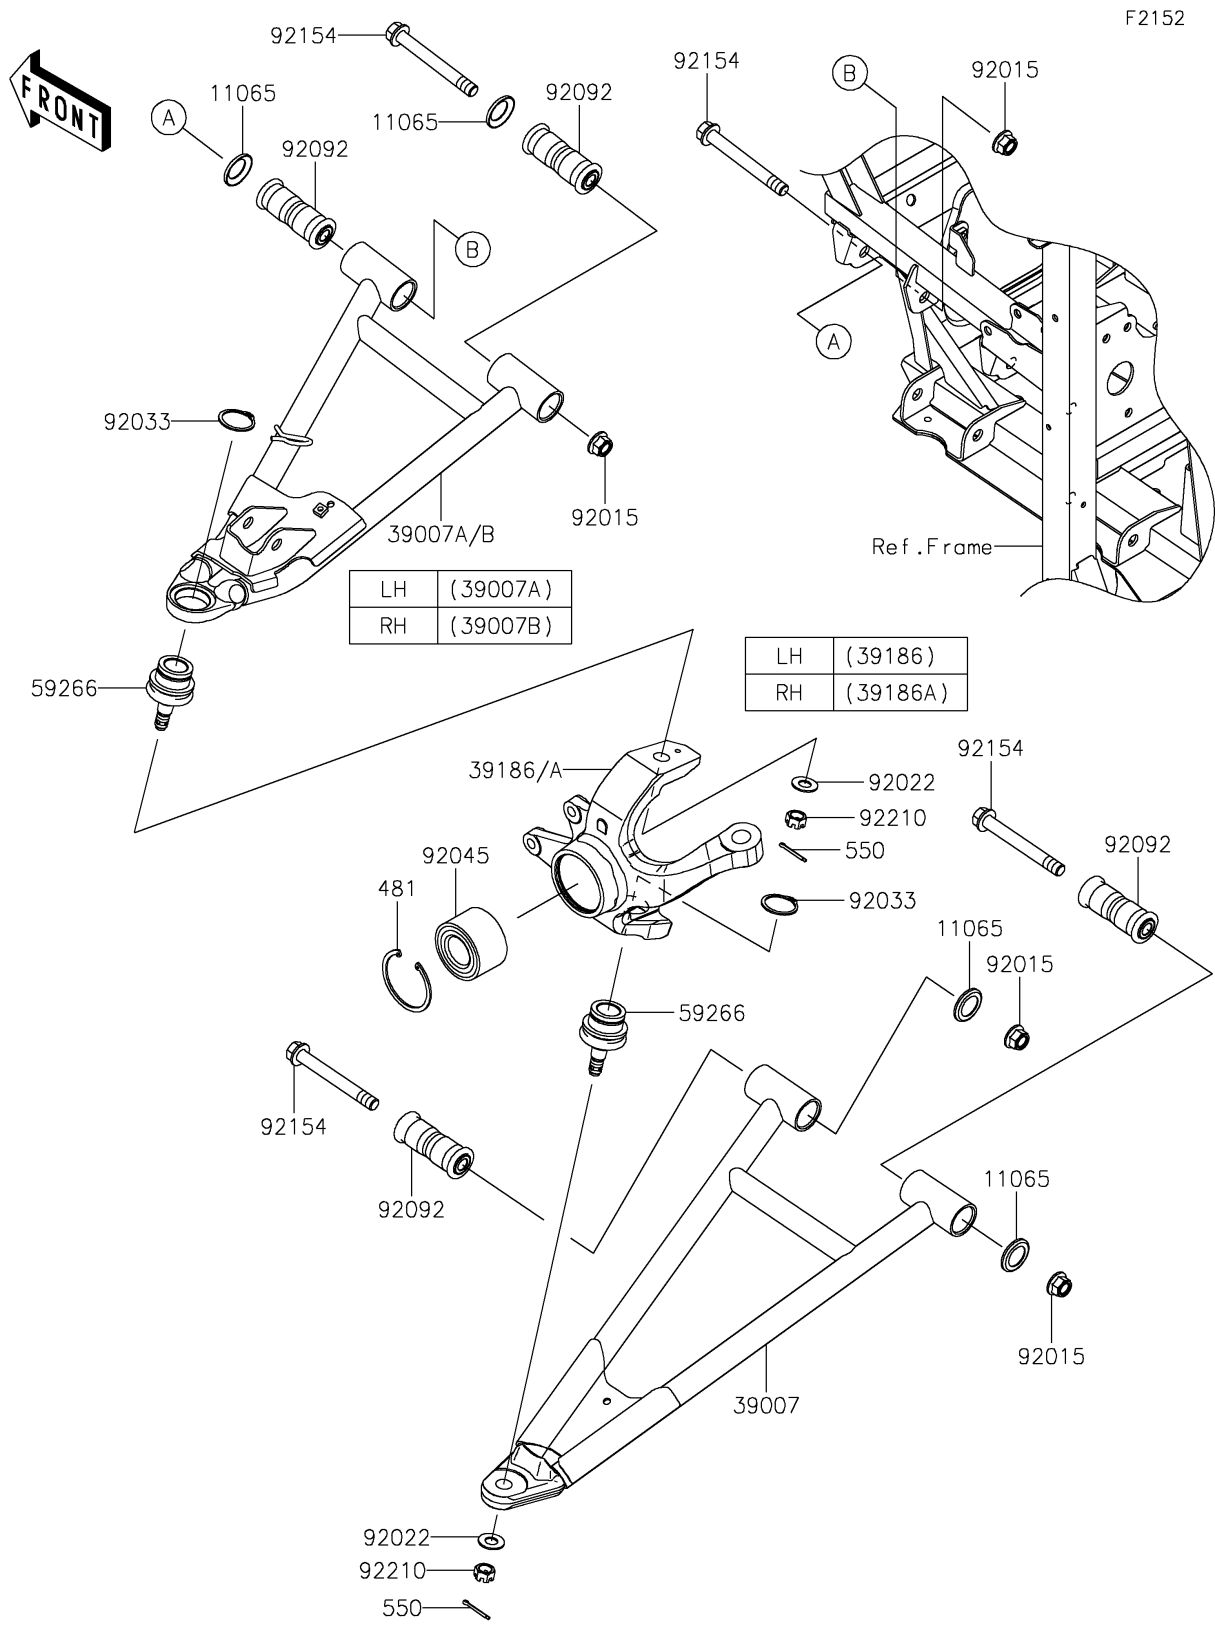

2024 MULE PRO-FXT 1000 LE Ranch Edition

PARTS DIAGRAM Front Suspension

2024 MULE PRO-FXT 1000 LE Ranch Edition

PARTS LIST

Front Suspension

ITEM NAME	PART NUMBER	QUANTITY
CAP,ARM (Ref # 11065)	11065-0838	8
ARM-SUSP,FR,LWR,LH&RH (Ref # 39007)	39007-0383	2
ARM-SUSP,FR,UPP,LH,BLACK (Ref # 39007A)	39007-0499-10	1
ARM-SUSP,FR,UPP,RH,BLACK (Ref # 39007B)	39007-0500-10	1
KNUCKLE,FR,LH (Ref # 39186)	39186-0339	1
KNUCKLE,FR,RH (Ref # 39186A)	39186-0340	1
JOINT-BALL (Ref # 59266)	59266-0711	4
NUT,LOCK,FLANGED,12MM (Ref # 92015)	92015-1433	8
WASHER (Ref # 92022)	92022-1831	4
RING-SNAP,C-TYPE,32MM (Ref # 92033)	92033-1262	4
BEARING-BALL,30X60X37 (Ref # 92045)	92045-0905	2
BUSHING-RUBBER,12X20X78 (Ref # 92092)	92092-0028	8
BOLT,FLANGED,12X100 (Ref # 92154)	92154-1318	8
NUT,CASTLE,12MM (Ref # 92210)	92210-0395	4
CIRCLIP-TYPE-C (Ref # 481)	481J6000	2
PIN-COTTER,3.0X25 (Ref # 550)	550AA3025	4