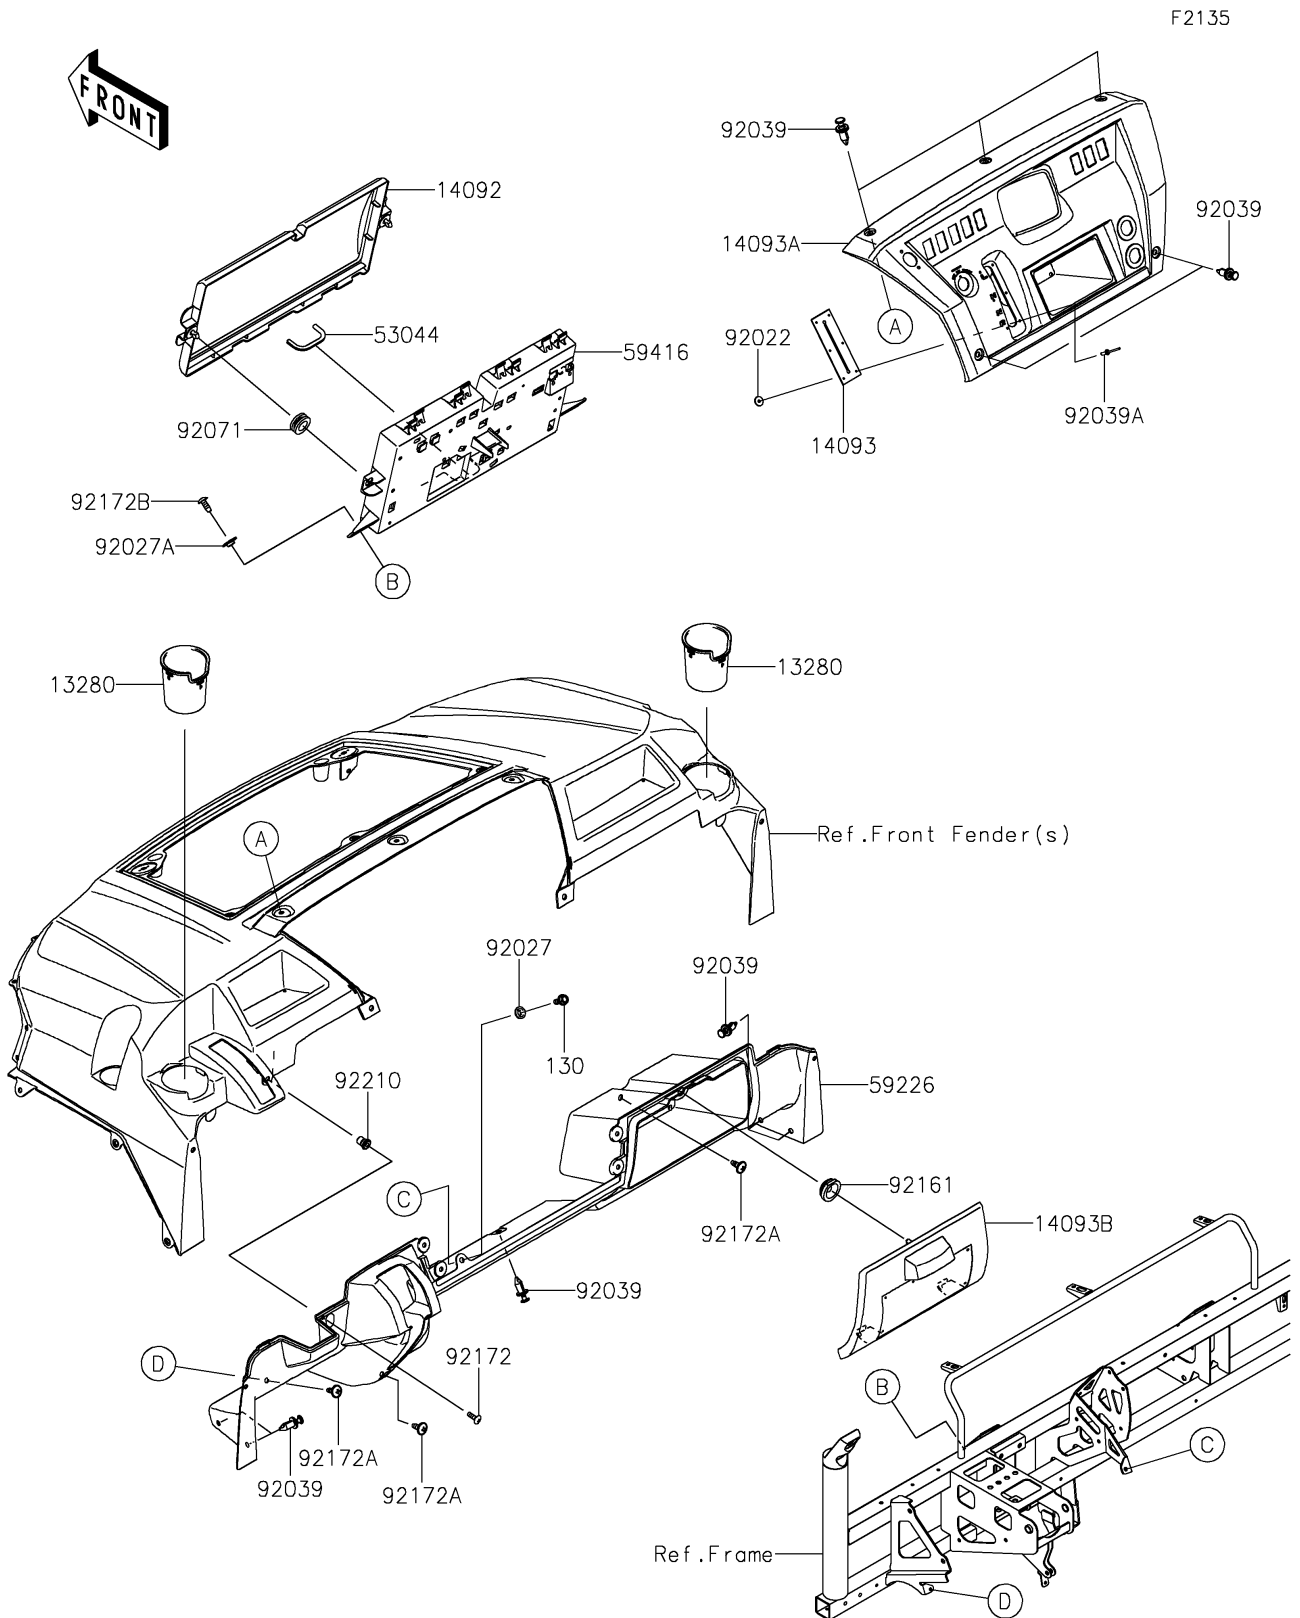

2026 MULE PRO-FXT™ 1000 LE RANCH EDITION

PARTS DIAGRAM

Front Box

2026 MULE PRO-FXT™ 1000 LE RANCH EDITION

Kawasaki
Let the Good Times Roll®

PARTS LIST

Front Box

ITEM NAME	PART NUMBER	QUANTITY
HOLDER,CUP (Ref # 13280)	13280-0774	2
COVER,ELECTRIC BOX (Ref # 14092)	14092-1197	1
COVER,SHIFT LEVER (Ref # 14093)	14093-0146	1
COVER,METER (Ref # 14093A)	14093-0545	1
COVER,GLOVE BOX (Ref # 14093B)	14093-1061	1
TRIM (Ref # 53044)	53044-0572	1
PANEL-CONTROL (Ref # 59226)	59226-0042	1
CASE-ELECTRIC (Ref # 59416)	59416-0026	1
WASHER,3.3X12X1.2 (Ref # 92022)	92022-1407	6
COLLAR,L=4.6 (Ref # 92027)	92027-1168	1
COLLAR,L=5.1 (Ref # 92027A)	92027-1260	2
RIVET (Ref # 92039)	92039-0865	10
RIVET (Ref # 92039A)	92039-1231	6
GROMMET (Ref # 92071)	92071-1131	2
DAMPER,7.8X30X11 (Ref # 92161)	92161-1953	1
SCREW,5MM (Ref # 92172)	92172-0292	1
SCREW,6X16 (Ref # 92172A)	92172-0711	3
SCREW,TAPPING,6X16 (Ref # 92172B)	92172-0739	2
NUT,WELL,5MM (Ref # 92210)	92210-0370	1
BOLT-FLANGED,6X16 (Ref # 130)	130CA0616	1