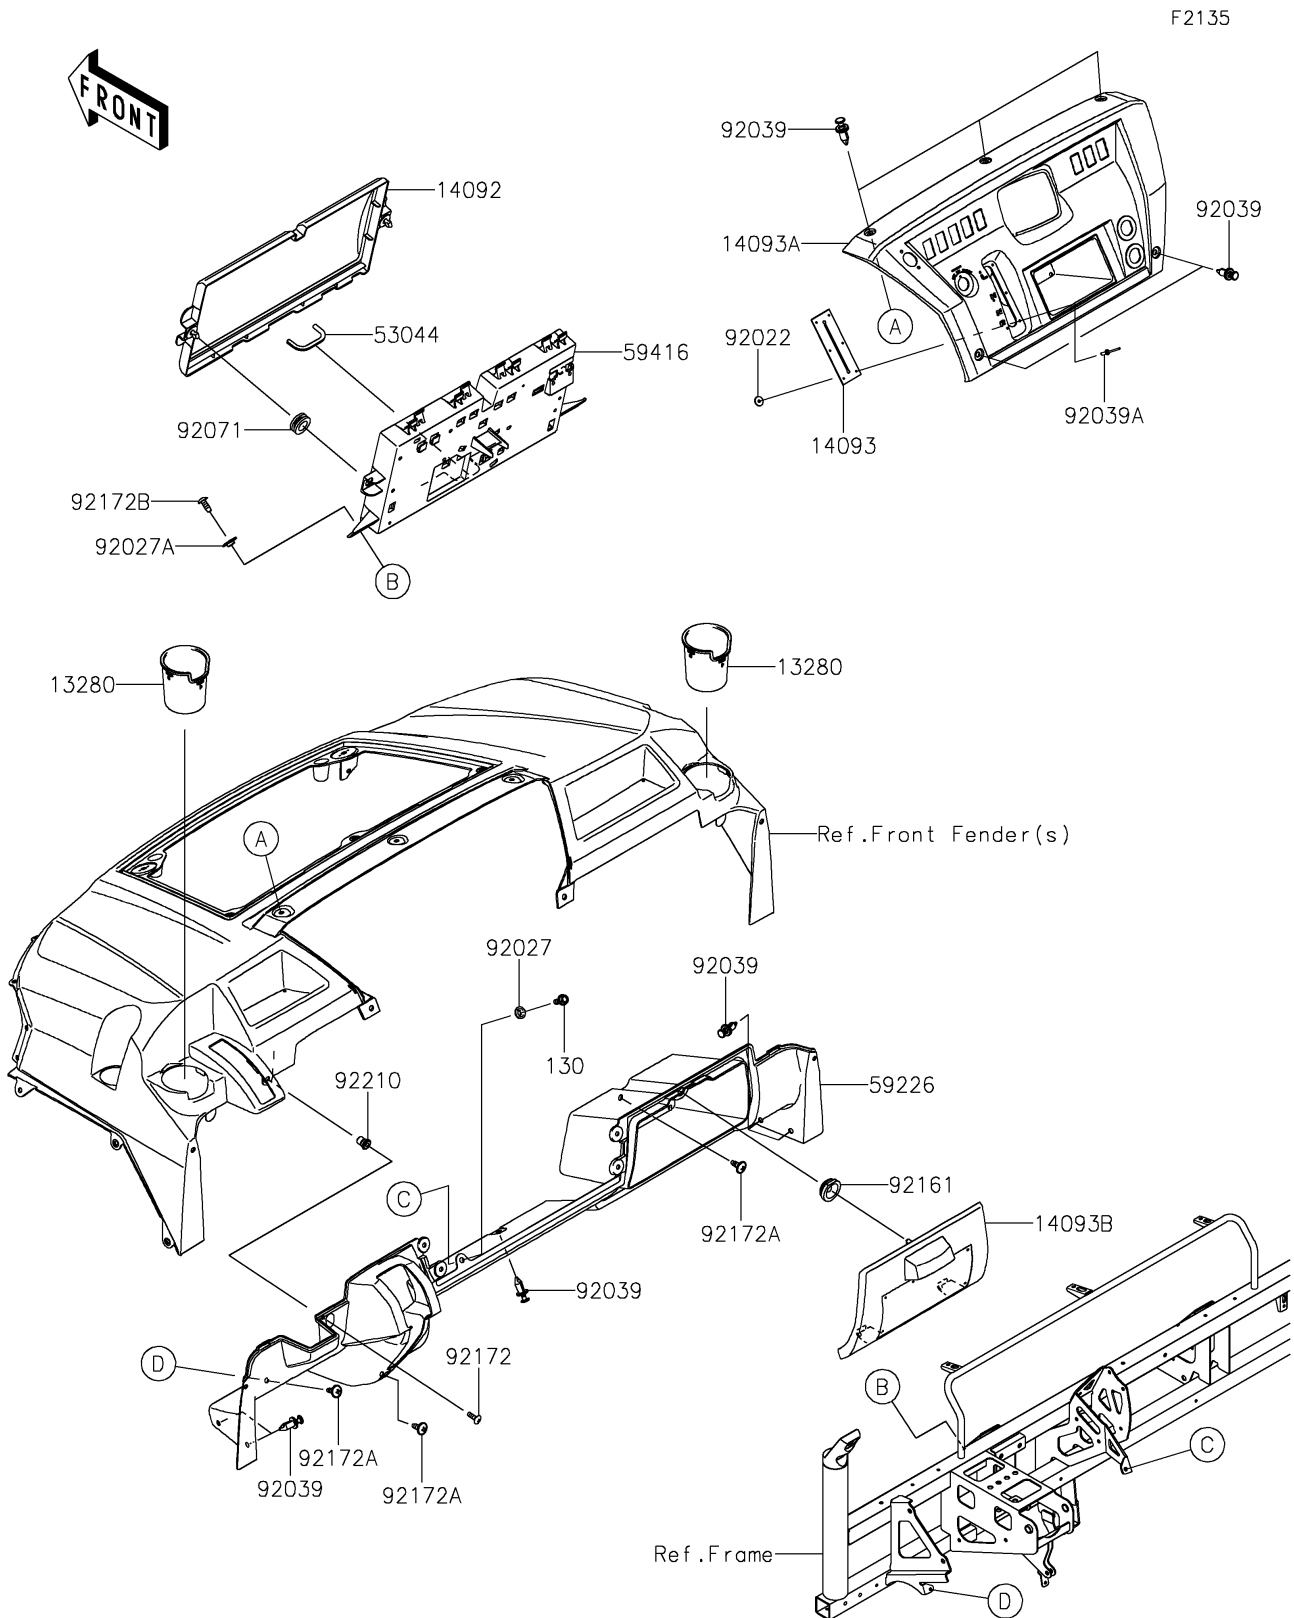

2024 MULE PRO-FXT™ 1000 LE RANCH EDITION

PARTS DIAGRAM

Front Box

2024 MULE PRO-FXT™ 1000 LE RANCH EDITION

Kawasaki
Let the Good Times Roll®

PARTS LIST

Front Box

ITEM NAME	PART NUMBER	QUANTITY
HOLDER,CUP (Ref # 13280)	13280-0774	2
COVER,ELECTRIC BOX (Ref # 14092)	14092-1197	1
COVER,SHIFT LEVER (Ref # 14093)	14093-0146	1
COVER,METER (Ref # 14093A)	14093-0545	1
COVER,GLOVE BOX (Ref # 14093B)	14093-1061	1
TRIM (Ref # 53044)	53044-0572	1
PANEL-CONTROL (Ref # 59226)	59226-0042	1
CASE-ELECTRIC (Ref # 59416)	59416-0026	1
WASHER,3.3X12X1.2 (Ref # 92022)	92022-1407	6
COLLAR,L=4.6 (Ref # 92027)	92027-1168	1
COLLAR,L=5.1 (Ref # 92027A)	92027-1260	2
RIVET (Ref # 92039)	92039-0865	10
RIVET (Ref # 92039A)	92039-1231	6
GROMMET (Ref # 92071)	92071-1131	2
DAMPER,7.8X30X11 (Ref # 92161)	92161-1953	1
SCREW,5MM (Ref # 92172)	92172-0292	1
SCREW,6X16 (Ref # 92172A)	92172-0711	3
SCREW,TAPPING,6X16 (Ref # 92172B)	92172-0739	2
NUT,WELL,5MM (Ref # 92210)	92210-0370	1
BOLT-FLANGED,6X16 (Ref # 130)	130CA0616	1