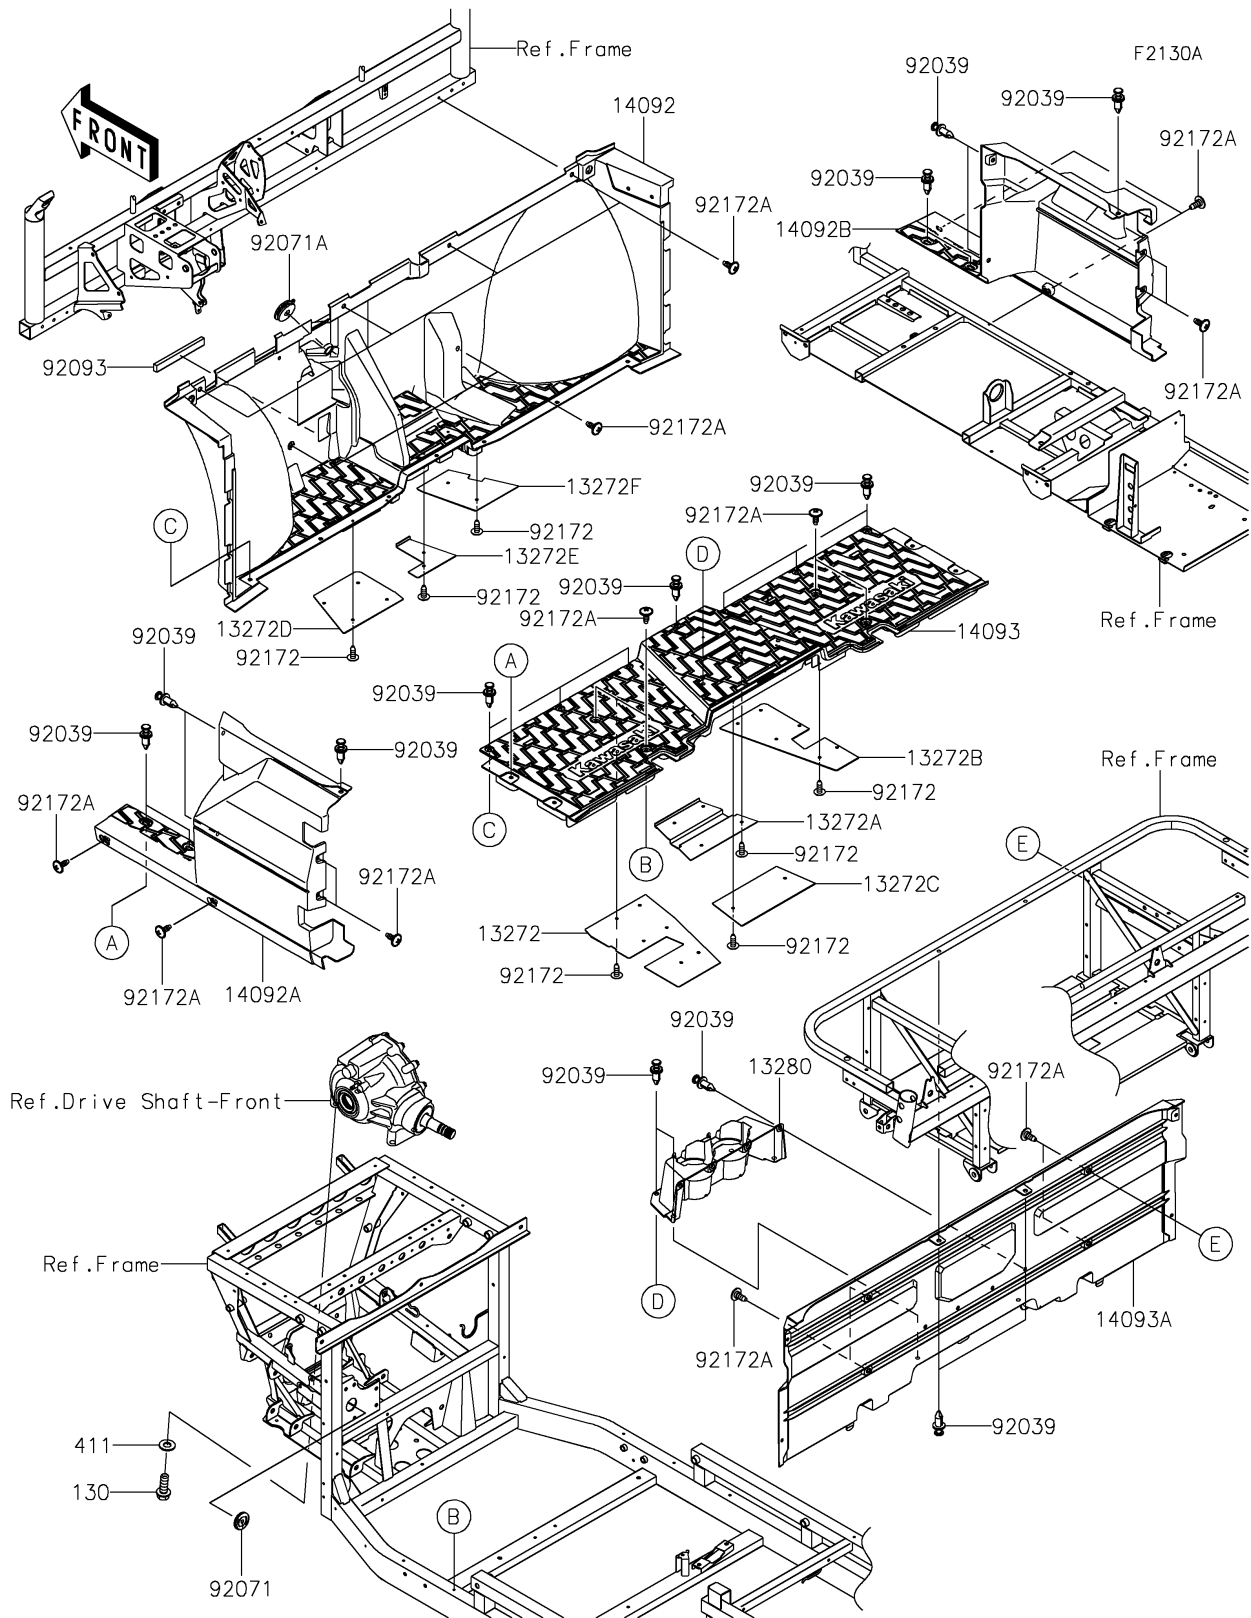

2026 MULE PRO-FXT 1000 LE Ranch Edition

PARTS DIAGRAM

Frame Fittings(Front)(CTFNN/CTFNL)