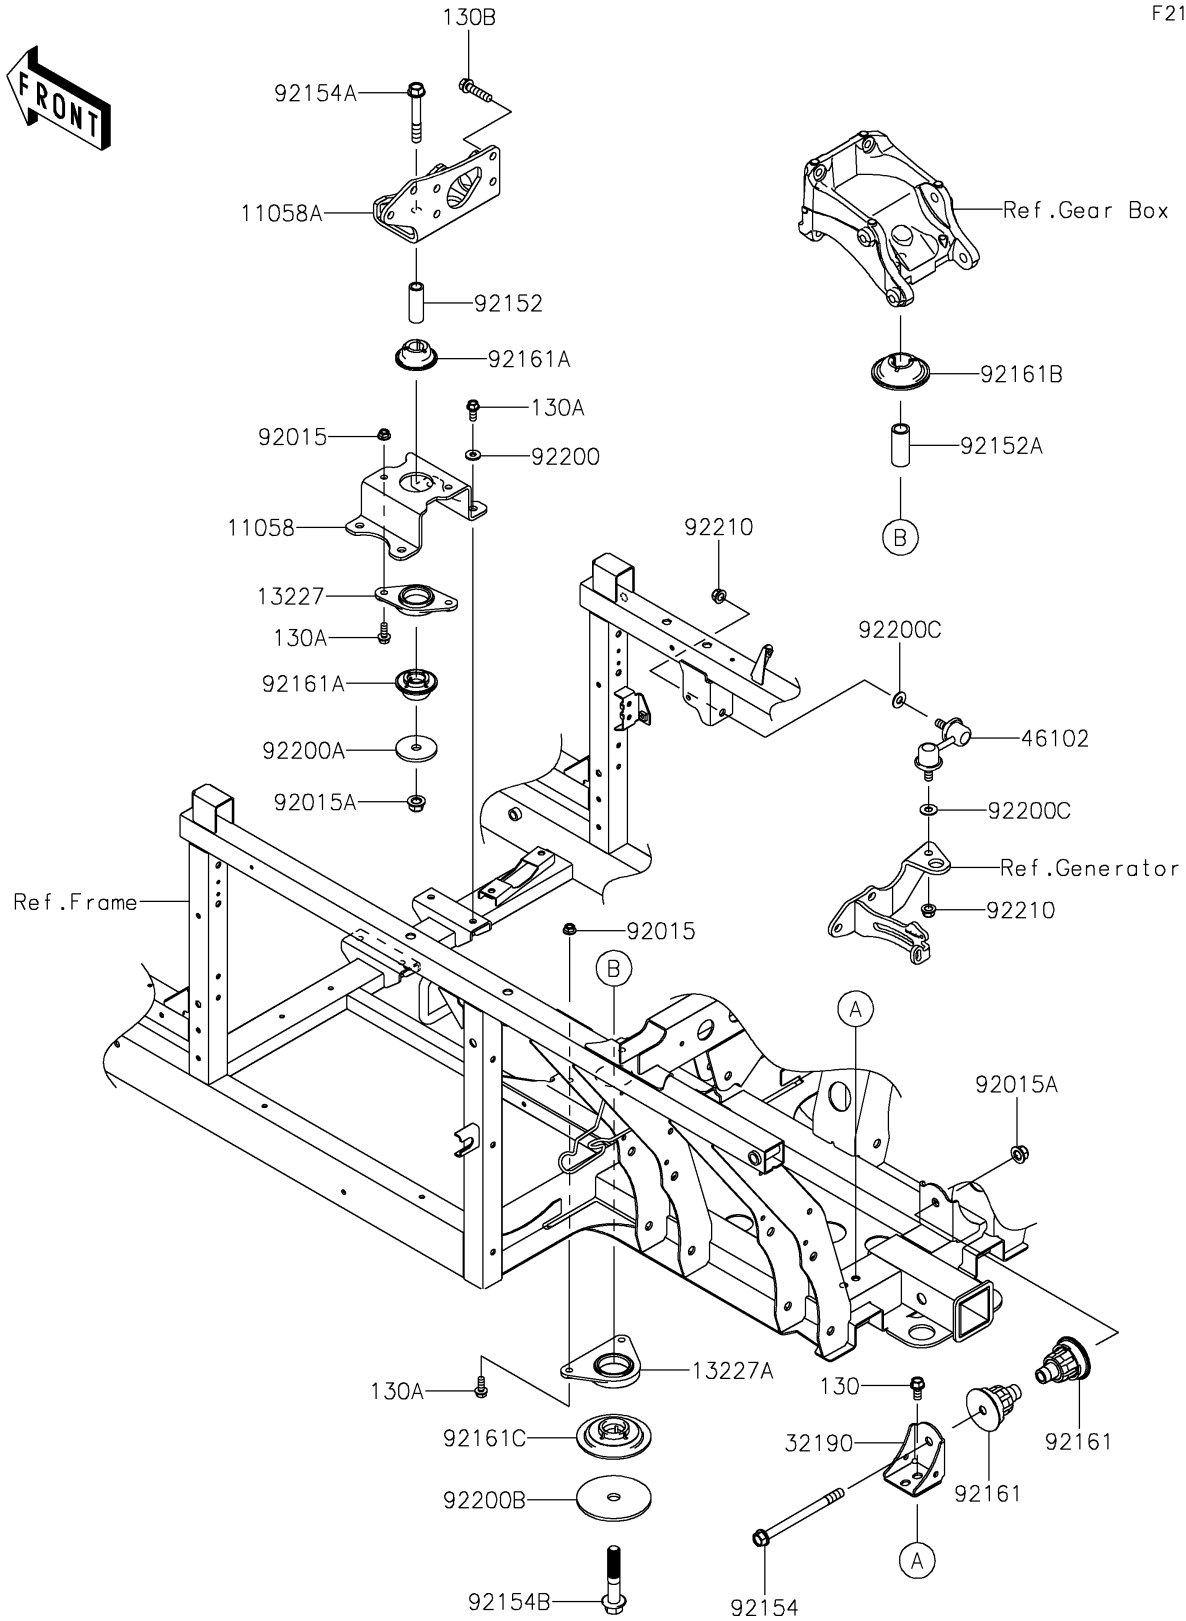

2025 MULE PRO-FXT 1000 LE Ranch Edition

PARTS DIAGRAM

Engine Mount

2025 MULE PRO-FXT 1000 LE Ranch Edition

PARTS LIST

Engine Mount

ITEM NAME	PART NUMBER	QUANTITY
-----------	-------------	----------
