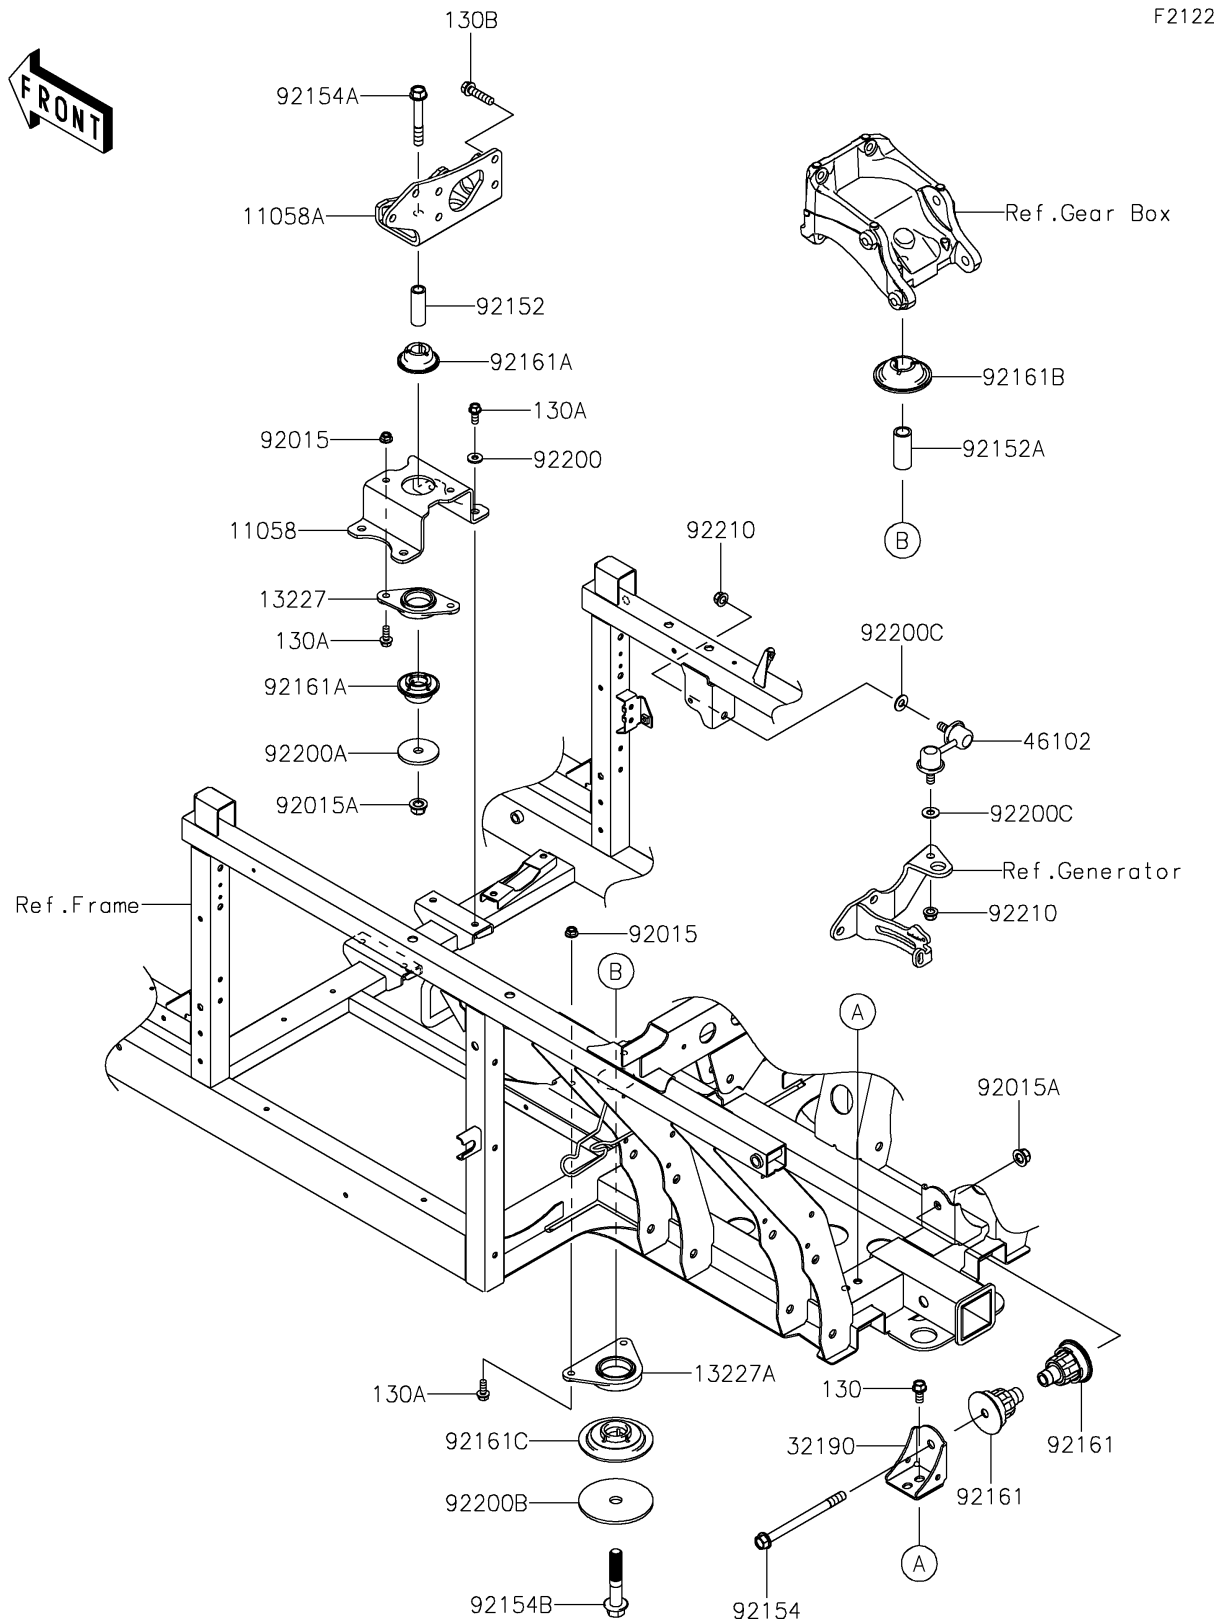

2024 MULE PRO-FXT™ 1000 LE RANCH EDITION

PARTS DIAGRAM

Engine Mount

F2122

2024 MULE PRO-FXT™ 1000 LE RANCH EDITION

PARTS LIST

Engine Mount

| ITEM NAME | PART NUMBER | QUANTITY |
|-----------|-------------|----------|
|-----------|-------------|----------|
