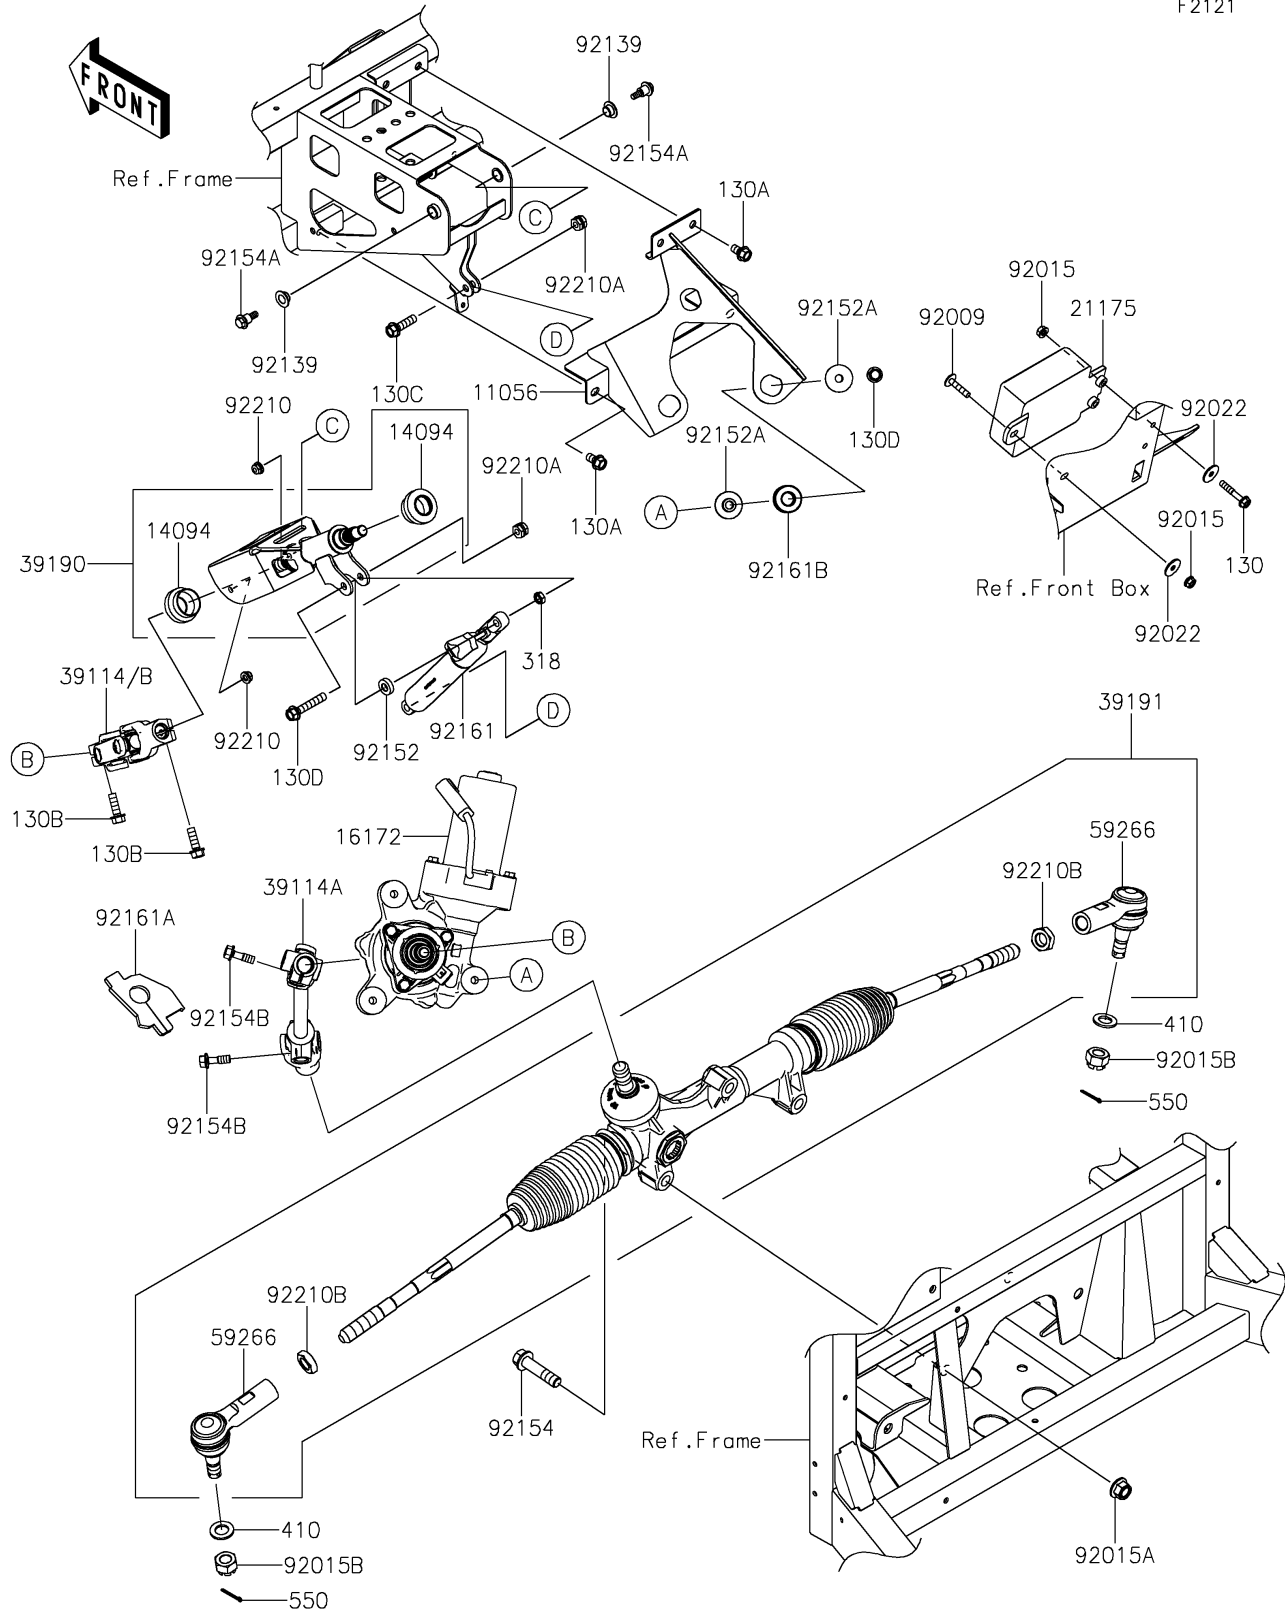

2024 MULE PRO-FXT™ 1000 LE RANCH EDITION

PARTS DIAGRAM

Steering Shaft

F2121

2024 MULE PRO-FXT™ 1000 LE RANCH EDITION

Kawasaki
Let the Good Times Roll®

PARTS LIST

Steering Shaft

ITEM NAME	PART NUMBER	QUANTITY
BRACKET (Ref # 11056)	11056-2838	1
COVER,STEERING SHAFT (Ref # 14094)	14094-0322	2
ACTUATOR,EPS (Ref # 16172)	16172-0557	1
CONTROL UNIT-ELECTRONIC,EPS (Ref # 21175)	21175-0969	1
SHAFT-COMP-STRG (Ref # 39114)	39114-0019	1
SHAFT-COMP-STRG (Ref # 39114A)	39114-0045	1
SHAFT-ASSY-STEERING (Ref # 39190)	39190-0022	1
GEAR-ASSY-STEERING (Ref # 39191)	39191-0039	1
JOINT-BALL (Ref # 59266)	59266-0771	2
SCREW,6X28,BLACK (Ref # 92009)	92009-1400	1
NUT,FLANGED,6MM (Ref # 92015)	92015-1367	3
NUT,LOCK,FLANGED,12MM (Ref # 92015A)	92015-1433	3
NUT,CASTLE,14MM (Ref # 92015B)	92015-1841	2
WASHER,6.5X22X1.6 (Ref # 92022)	92022-237	3
BUSHING (Ref # 92139)	92139-0230	2
COLLAR,8.2X18X5 (Ref # 92152)	92152-1848	1
COLLAR,8.5X30X10.6 (Ref # 92152A)	92152-2149	6
BOLT,FLANGED,12X50 (Ref # 92154)	92154-1008	3
BOLT,6X21.5 (Ref # 92154A)	92154-1320	2
BOLT (Ref # 92154B)	92154-4224	2
DAMPER,GAS SPRING (Ref # 92161)	92161-1825	1
DAMPER (Ref # 92161A)	92161-2492	1
DAMPER,ACTUATOR (Ref # 92161B)	92161-7517	3
NUT,LOCK,FLANGED,6MM (Ref # 92210)	92210-0303	2
NUT,HARD LOCK,8MM (Ref # 92210A)	92210-0934	2
NUT (Ref # 92210B)	92210-1933	2
BOLT-FLANGED,6X35 (Ref # 130)	130BA0635	2
BOLT-FLANGED,8X14 (Ref # 130A)	130BA0814	4
BOLT-FLANGED,8X25 (Ref # 130B)	130BA0825	2

2024 MULE PRO-FXT™ 1000 LE RANCH EDITION

Kawasaki
Let the Good Times Roll®

PARTS LIST

Steering Shaft

ITEM NAME	PART NUMBER	QUANTITY
BOLT-FLANGED,8X30 (Ref # 130C)	130CA0830	1
BOLT-FLANGED,8X45 (Ref # 130D)	130CA0845	4
NUT-HEX-SMALL,8MM (Ref # 318)	318BA0800	1
WASHER-PLAIN-SMALL,14MM (Ref # 410)	410AA1400	2
PIN-COTTER,3.0X25 (Ref # 550)	550AA3025	2