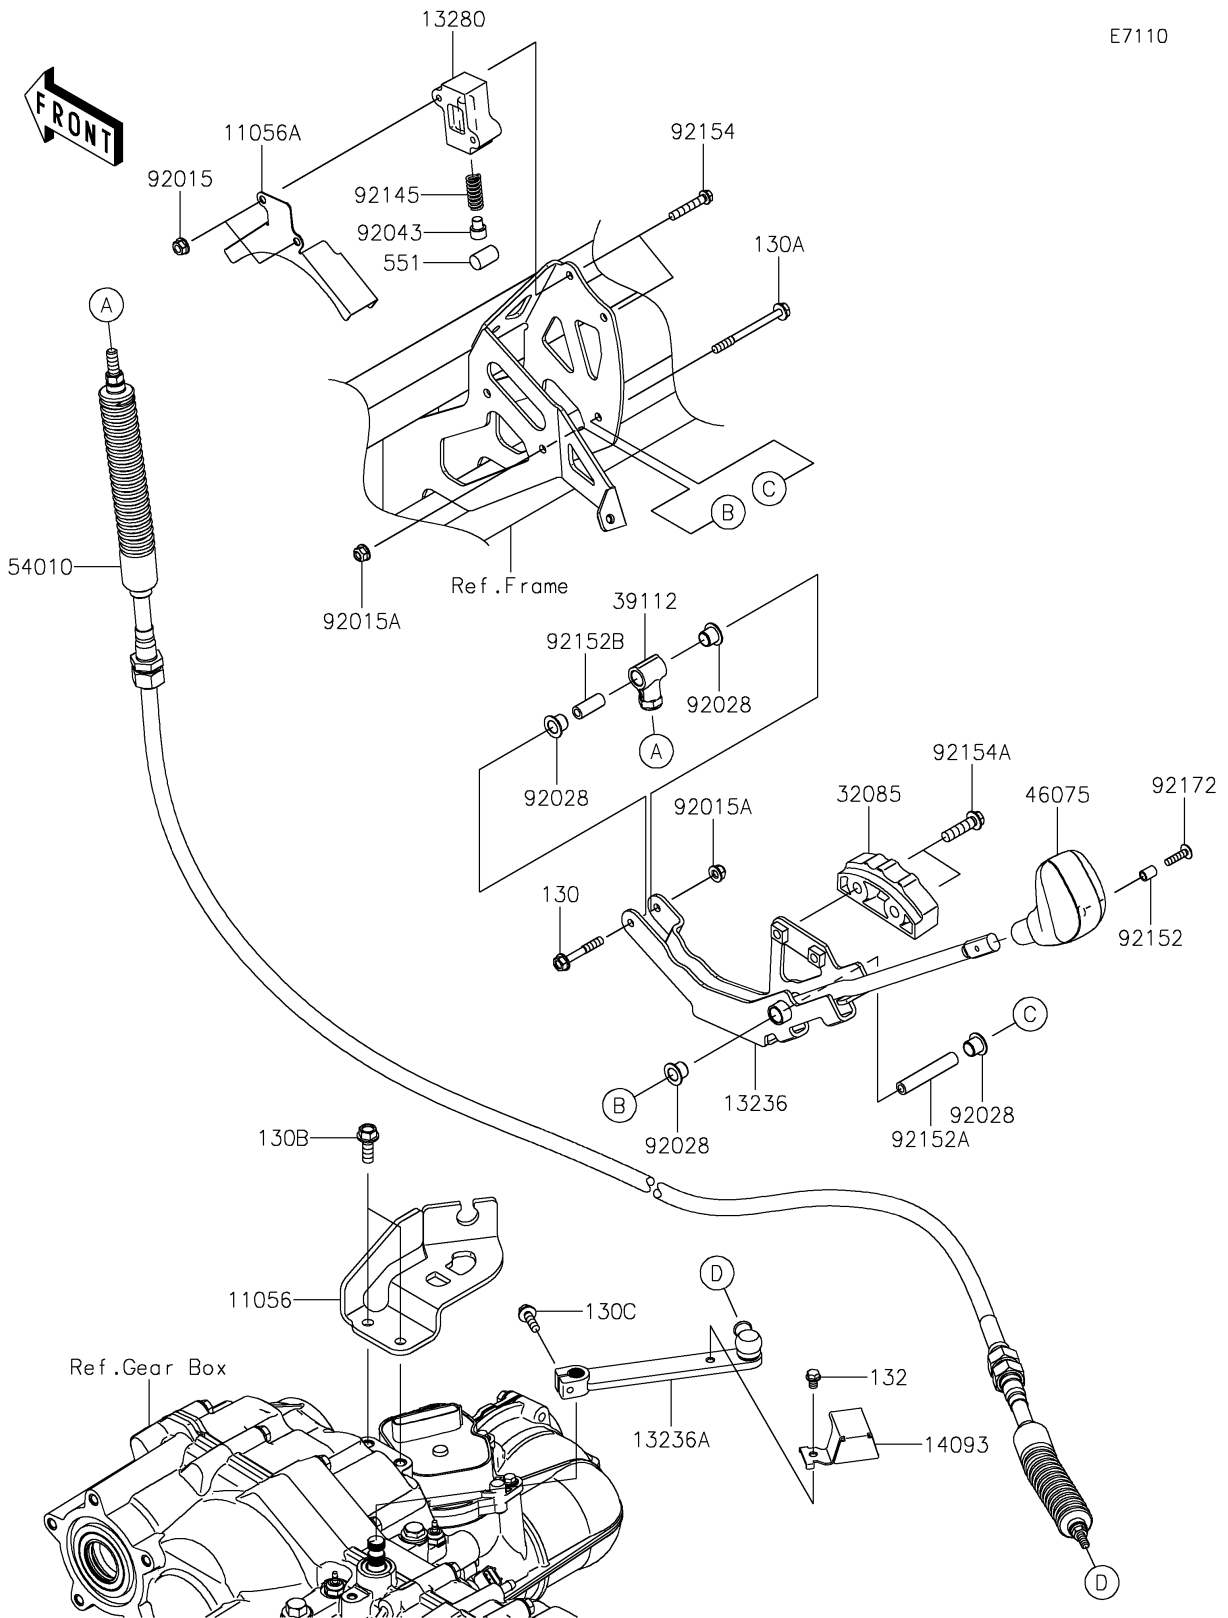

2024 MULE PRO-FXT 1000 LE Ranch Edition

PARTS DIAGRAM

Control

2024 MULE PRO-FXT 1000 LE Ranch Edition

PARTS LIST

Control

ITEM NAME	PART NUMBER	QUANTITY
BRACKET,T/M SIDE (Ref # 11056)	11056-2946	1
BRACKET,DUST COVER (Ref # 11056A)	11056-7274	1
LEVER-COMP,SHIFT (Ref # 13236)	13236-0748	1
LEVER-COMP (Ref # 13236A)	13236-0854	1
HOLDER (Ref # 13280)	13280-0776	1
COVER (Ref # 14093)	14093-1362	1
STOPPER (Ref # 32085)	32085-0748	1
RODEND-TIE (Ref # 39112)	39112-0020	1
GRIP (Ref # 46075)	46075-0569	1
CABLE,SHIFT (Ref # 54010)	54010-0601	1
NUT,FLANGED,6MM (Ref # 92015)	92015-1367	2
NUT,LOCK,FLANGED,6MM (Ref # 92015A)	92015-1675	2
BUSHING (Ref # 92028)	92028-1507	4
PIN (Ref # 92043)	92043-0790	1
SPRING (Ref # 92145)	92145-1578	1
COLLAR,5.6X8X10.5 (Ref # 92152)	92152-1545	1
COLLAR,6X10X56.5 (Ref # 92152A)	92152-1823	1
COLLAR,6X10X25 (Ref # 92152B)	92152-1854	1
BOLT,FLANGED,6X35 (Ref # 92154)	92154-1544	2
BOLT,FLANGED,8X30 (Ref # 92154A)	92154-1907	2
SCREW,5X20 (Ref # 92172)	92172-2081	1
BOLT-FLANGED,6X40 (Ref # 130)	130BA0640	1
BOLT-FLANGED,6X70 (Ref # 130A)	130BA0670	1
BOLT-FLANGED,8X22 (Ref # 130B)	130BA0822	2
BOLT-FLANGED,6X20 (Ref # 130C)	130CA0620	1
BOLT-FLANGED-SMALL,6X8 (Ref # 132)	132BA0608	1
PIN-DOWEL,12X20 (Ref # 551)	551R1220	1