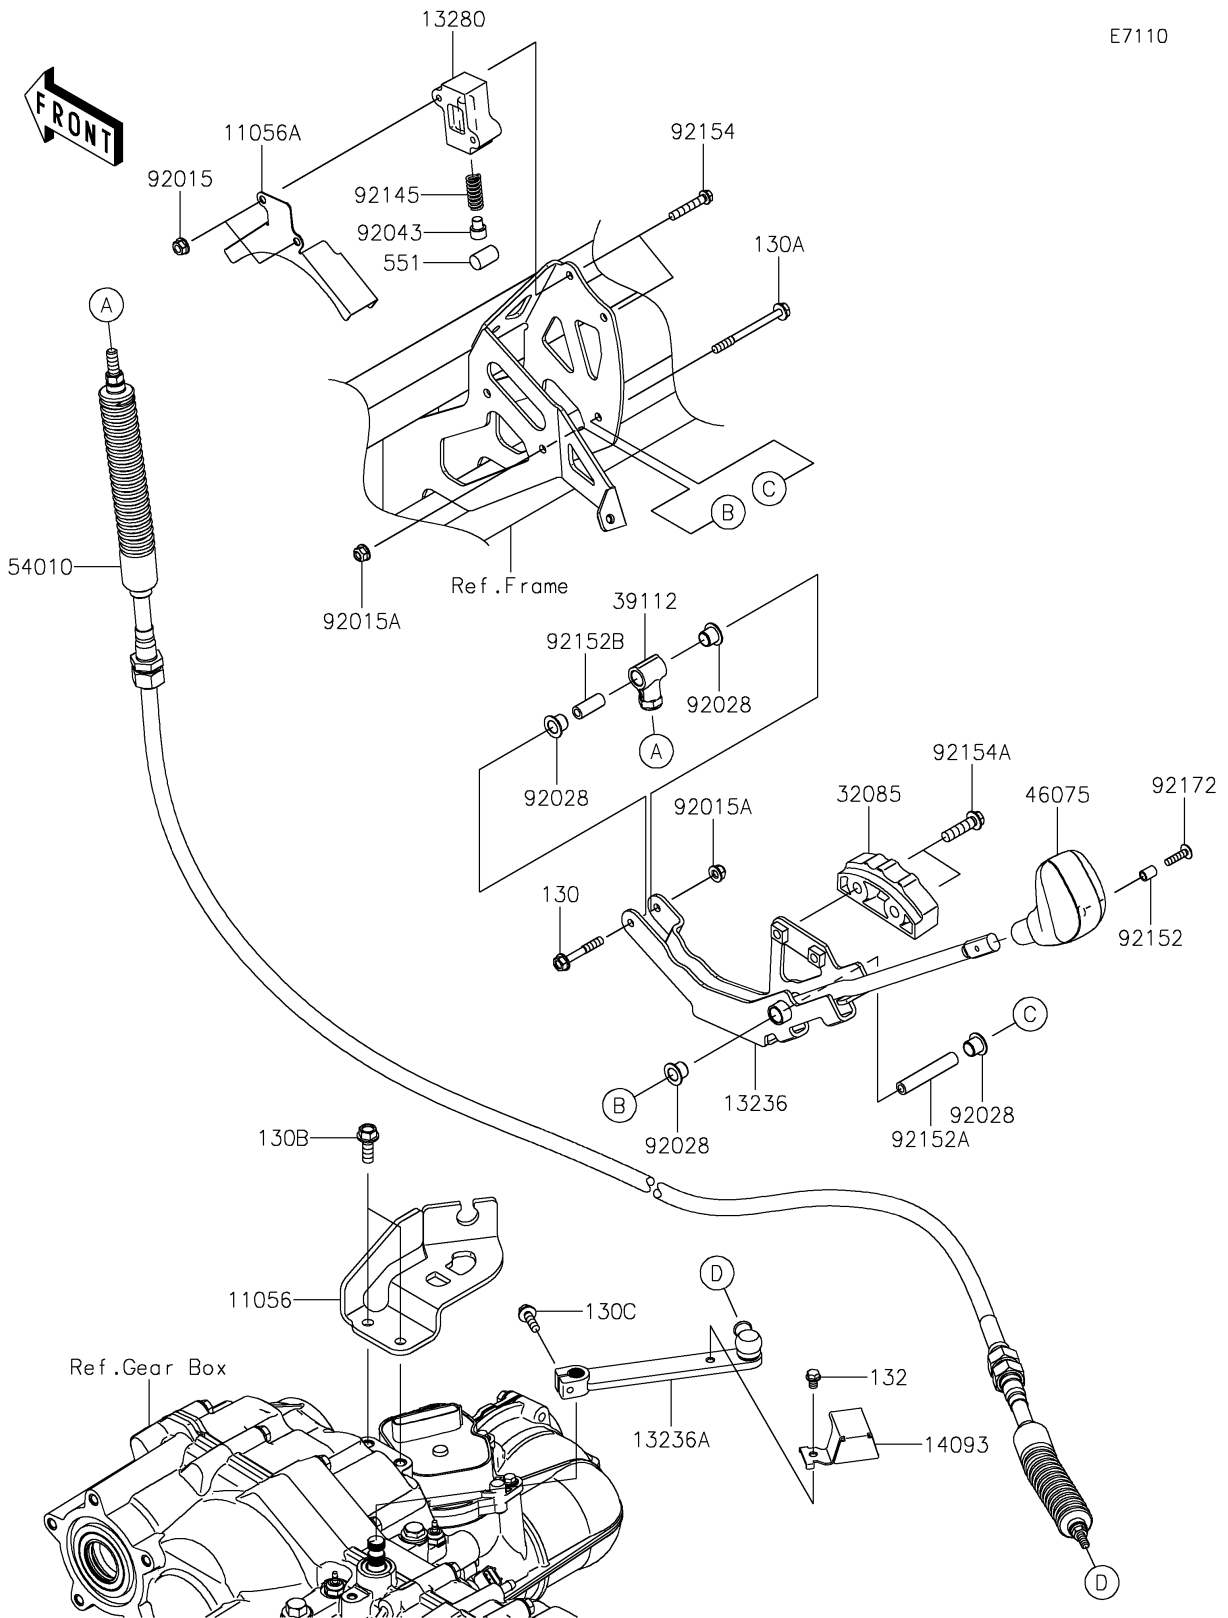

2026 MULE PRO-FXT™ 1000 LE RANCH EDITION

PARTS DIAGRAM

Control

2026 MULE PRO-FXT™ 1000 LE RANCH EDITION

Kawasaki
Let the Good Times Roll®

PARTS LIST

Control

ITEM NAME	PART NUMBER	QUANTITY
BRACKET,T/M SIDE (Ref # 11056)	11056-2946	1
BRACKET,DUST COVER (Ref # 11056A)	11056-7274	1
LEVER-COMP,SHIFT (Ref # 13236)	13236-0748	1
LEVER-COMP (Ref # 13236A)	13236-0854	1
HOLDER (Ref # 13280)	13280-0776	1
COVER (Ref # 14093)	14093-1362	1
STOPPER (Ref # 32085)	32085-0748	1
RODEND-TIE (Ref # 39112)	39112-0020	1
GRIP (Ref # 46075)	46075-0569	1
CABLE,SHIFT (Ref # 54010)	54010-0601	1
NUT,FLANGED,6MM (Ref # 92015)	92015-1367	2
NUT,LOCK,FLANGED,6MM (Ref # 92015A)	92015-1675	2
BUSHING (Ref # 92028)	92028-1507	4
PIN (Ref # 92043)	92043-0790	1
SPRING (Ref # 92145)	92145-1578	1
COLLAR,5.6X8X10.5 (Ref # 92152)	92152-1545	1
COLLAR,6X10X56.5 (Ref # 92152A)	92152-1823	1
COLLAR,6X10X25 (Ref # 92152B)	92152-1854	1
BOLT,FLANGED,6X35 (Ref # 92154)	92154-1544	2
BOLT,FLANGED,8X30 (Ref # 92154A)	92154-1907	2
SCREW,5X20 (Ref # 92172)	92172-2081	1
BOLT-FLANGED,6X40 (Ref # 130)	130BA0640	1
BOLT-FLANGED,6X70 (Ref # 130A)	130BA0670	1
BOLT-FLANGED,8X22 (Ref # 130B)	130BA0822	2
BOLT-FLANGED,6X20 (Ref # 130C)	130CA0620	1
BOLT-FLANGED-SMALL,6X8 (Ref # 132)	132BA0608	1
PIN-DOWEL,12X20 (Ref # 551)	551R1220	1