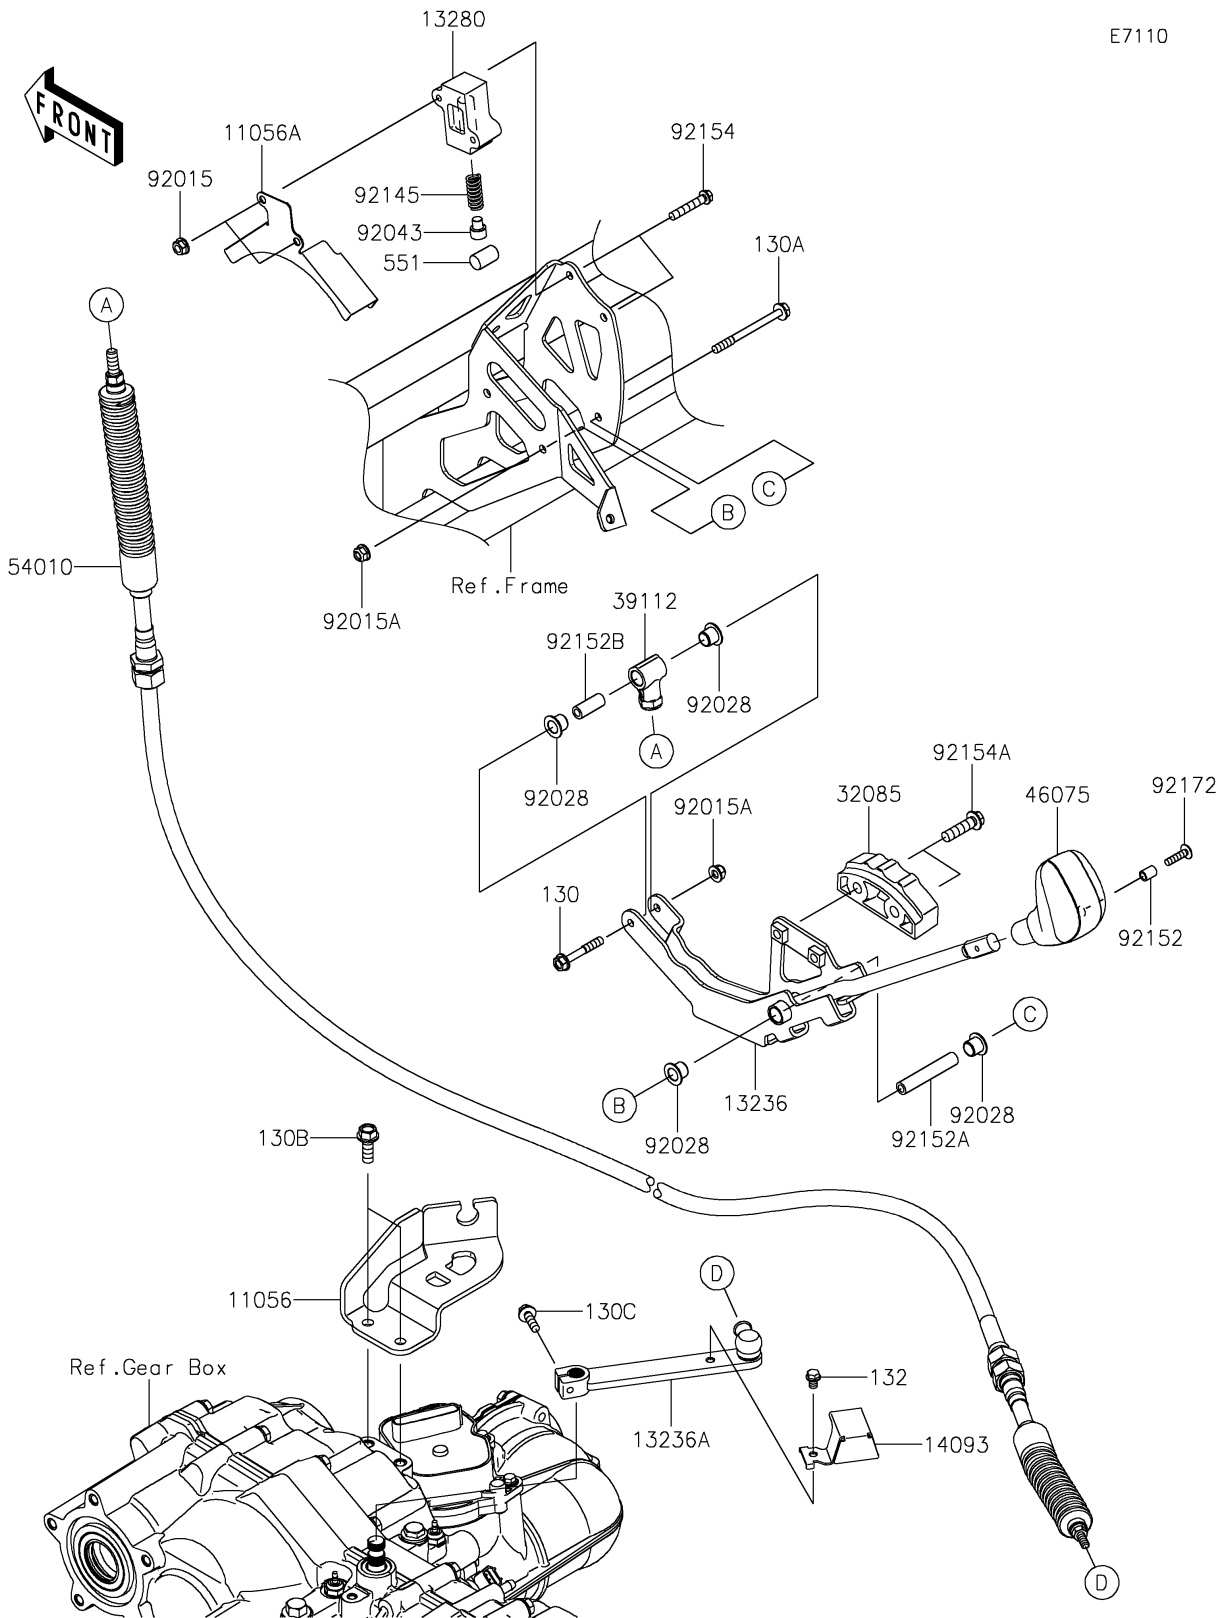

2025 MULE PRO-FXT 1000 LE Ranch Edition

PARTS DIAGRAM

Control