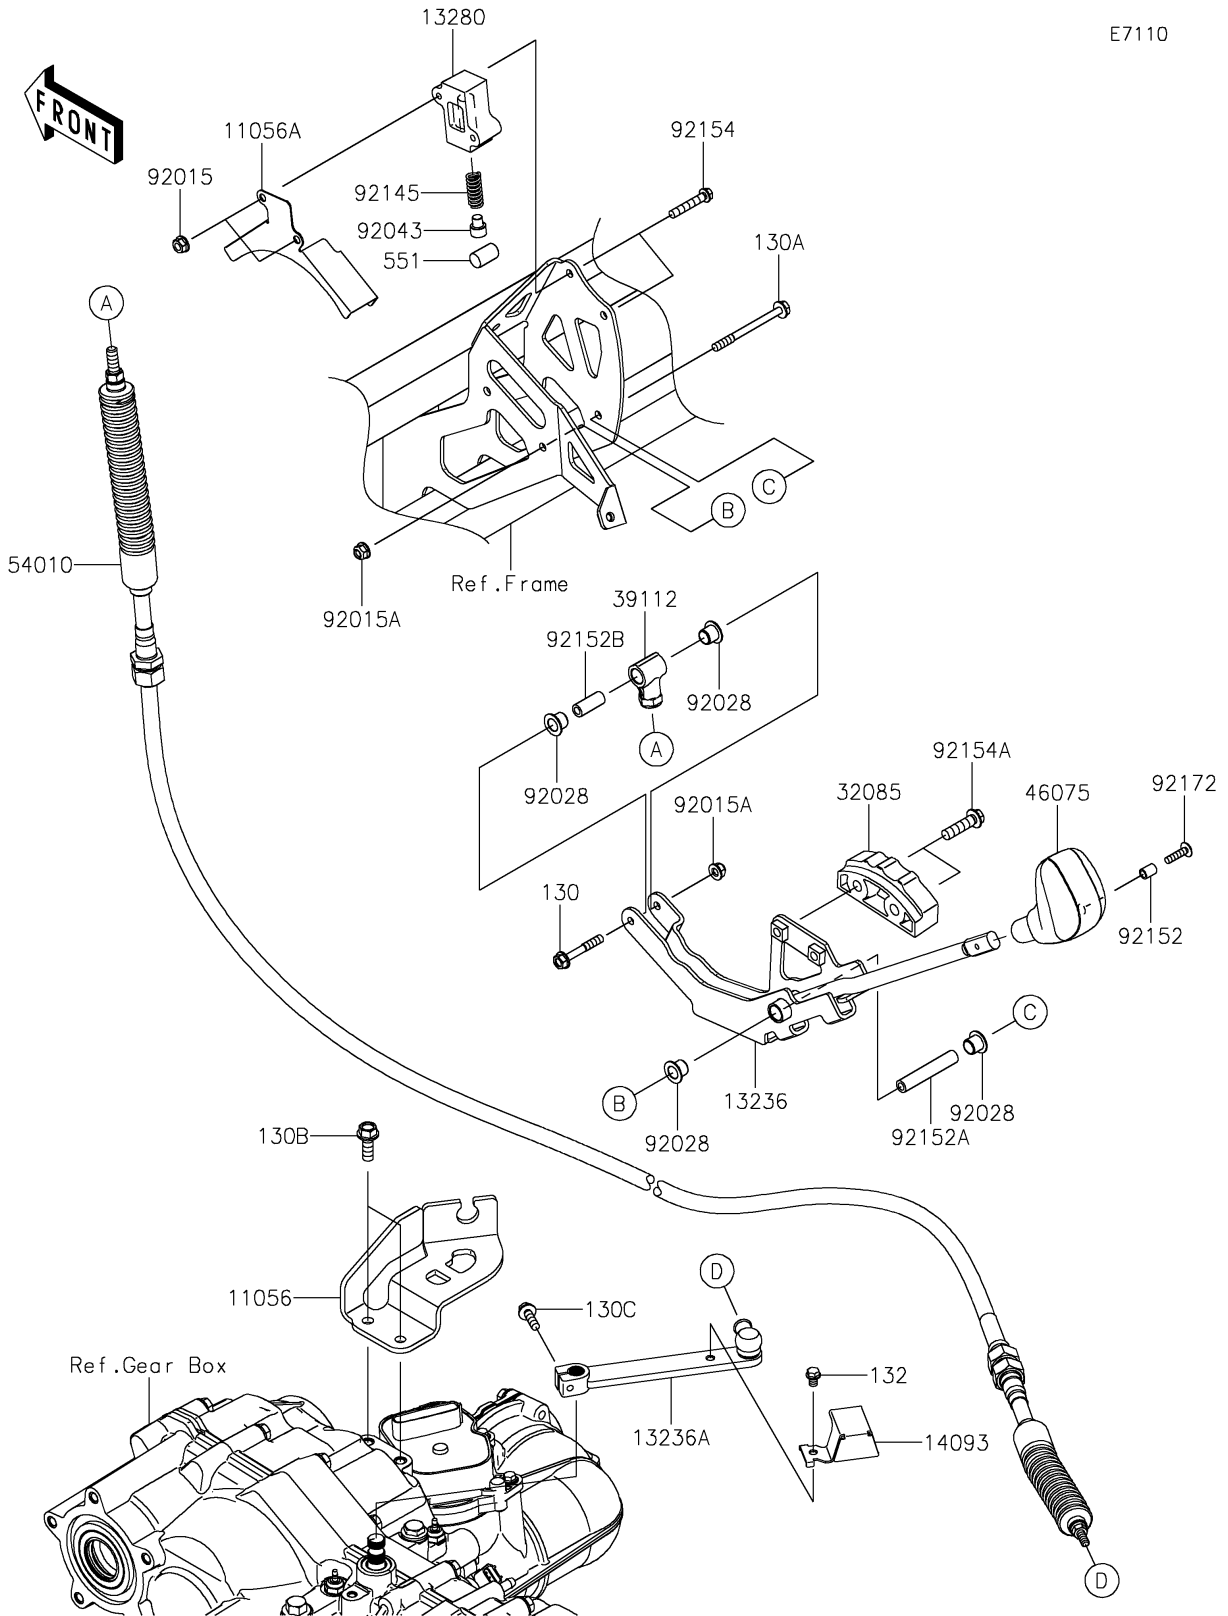

2024 MULE PRO-FXT™ 1000 LE RANCH EDITION

PARTS DIAGRAM

Control

2024 MULE PRO-FXT™ 1000 LE RANCH EDITION

Kawasaki
Let the Good Times Roll®

PARTS LIST

Control

ITEM NAME	PART NUMBER	QUANTITY
BRACKET,T/M SIDE (Ref # 11056)	11056-2946	1
BRACKET,DUST COVER (Ref # 11056A)	11056-7274	1
LEVER-COMP,SHIFT (Ref # 13236)	13236-0748	1
LEVER-COMP (Ref # 13236A)	13236-0854	1
HOLDER (Ref # 13280)	13280-0776	1
COVER (Ref # 14093)	14093-1362	1
STOPPER (Ref # 32085)	32085-0748	1
RODEND-TIE (Ref # 39112)	39112-0020	1
GRIP (Ref # 46075)	46075-0569	1
CABLE,SHIFT (Ref # 54010)	54010-0601	1
NUT,FLANGED,6MM (Ref # 92015)	92015-1367	2
NUT,LOCK,FLANGED,6MM (Ref # 92015A)	92015-1675	2
BUSHING (Ref # 92028)	92028-1507	4
PIN (Ref # 92043)	92043-0790	1
SPRING (Ref # 92145)	92145-1578	1
COLLAR,5.6X8X10.5 (Ref # 92152)	92152-1545	1
COLLAR,6X10X56.5 (Ref # 92152A)	92152-1823	1
COLLAR,6X10X25 (Ref # 92152B)	92152-1854	1
BOLT,FLANGED,6X35 (Ref # 92154)	92154-1544	2
BOLT,FLANGED,8X30 (Ref # 92154A)	92154-1907	2
SCREW,5X20 (Ref # 92172)	92172-2081	1
BOLT-FLANGED,6X40 (Ref # 130)	130BA0640	1
BOLT-FLANGED,6X70 (Ref # 130A)	130BA0670	1
BOLT-FLANGED,8X22 (Ref # 130B)	130BA0822	2
BOLT-FLANGED,6X20 (Ref # 130C)	130CA0620	1
BOLT-FLANGED-SMALL,6X8 (Ref # 132)	132BA0608	1
PIN-DOWEL,12X20 (Ref # 551)	551R1220	1