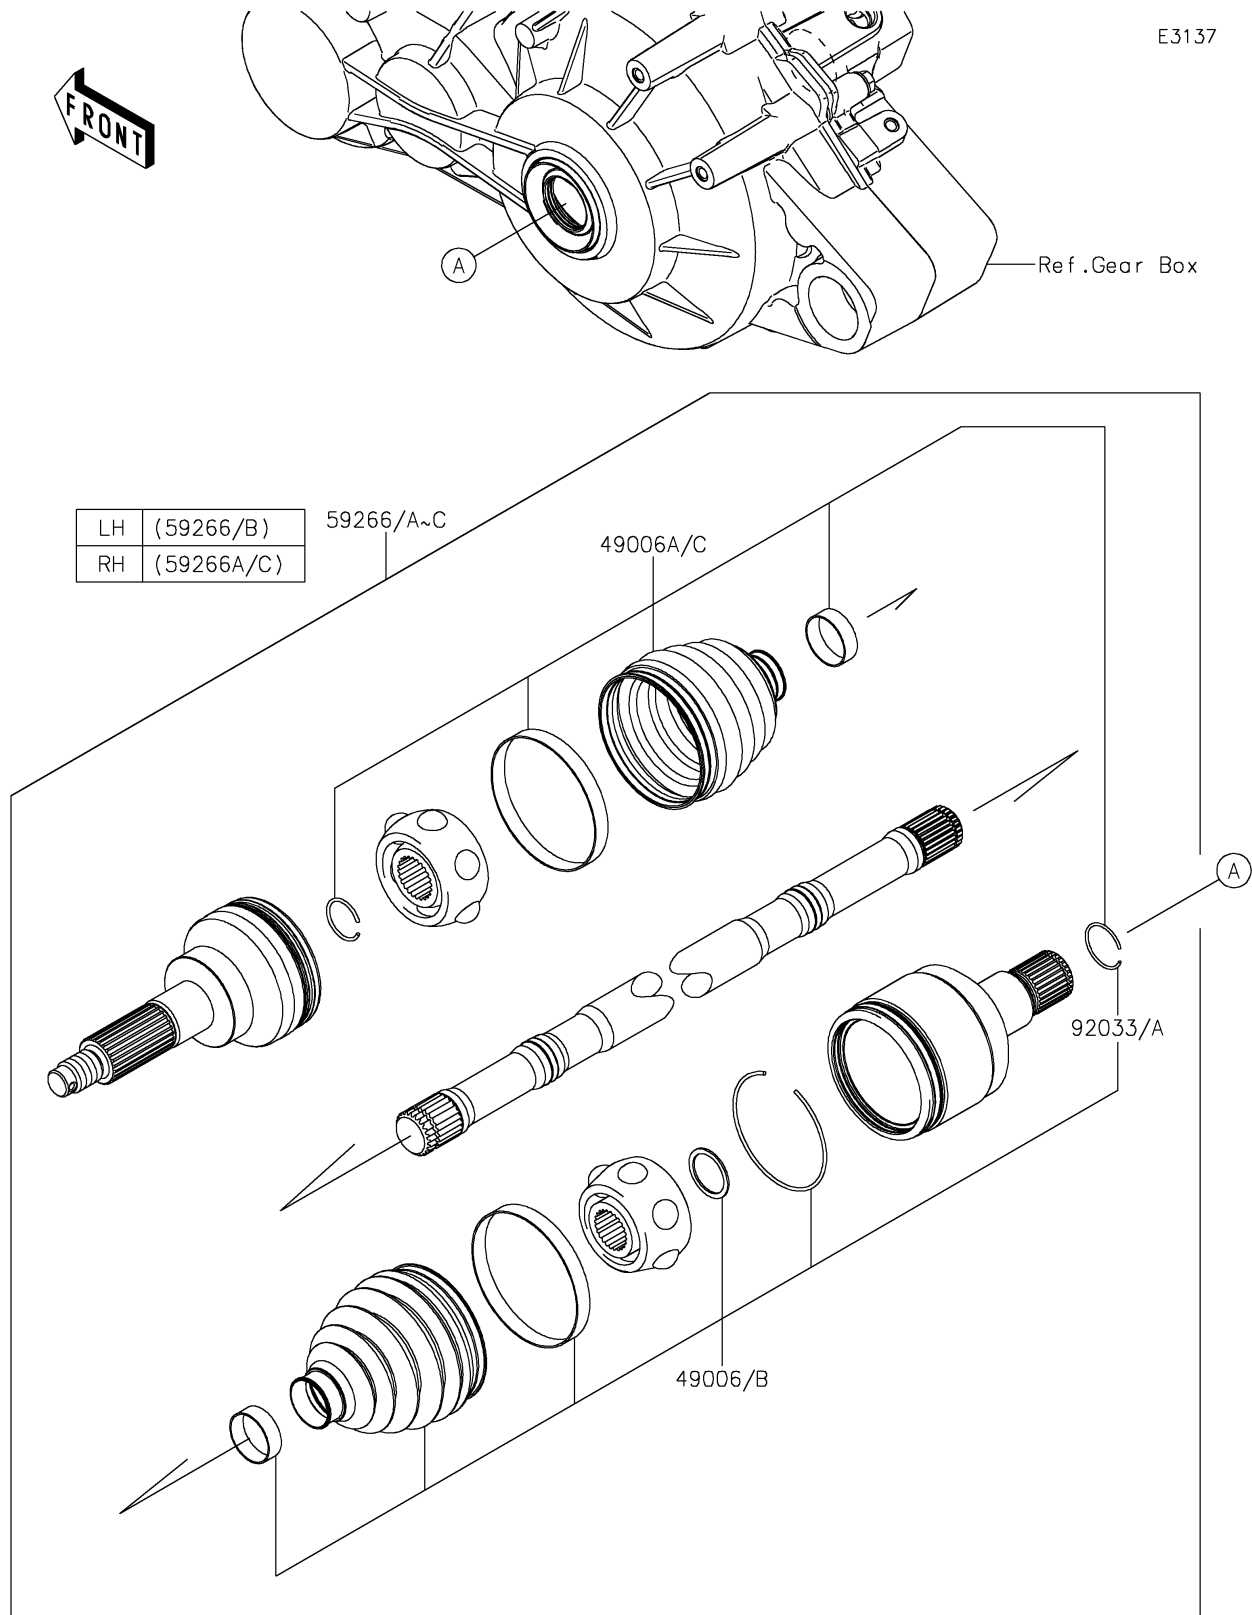

2024 MULE PRO-FXT™ 1000 LE RANCH EDITION

PARTS DIAGRAM

Drive Shaft-Rear

2024 MULE PRO-FXT™ 1000 LE RANCH EDITION

PARTS LIST

Drive Shaft-Rear

ITEM NAME	PART NUMBER	QUANTITY
-----------	-------------	----------
