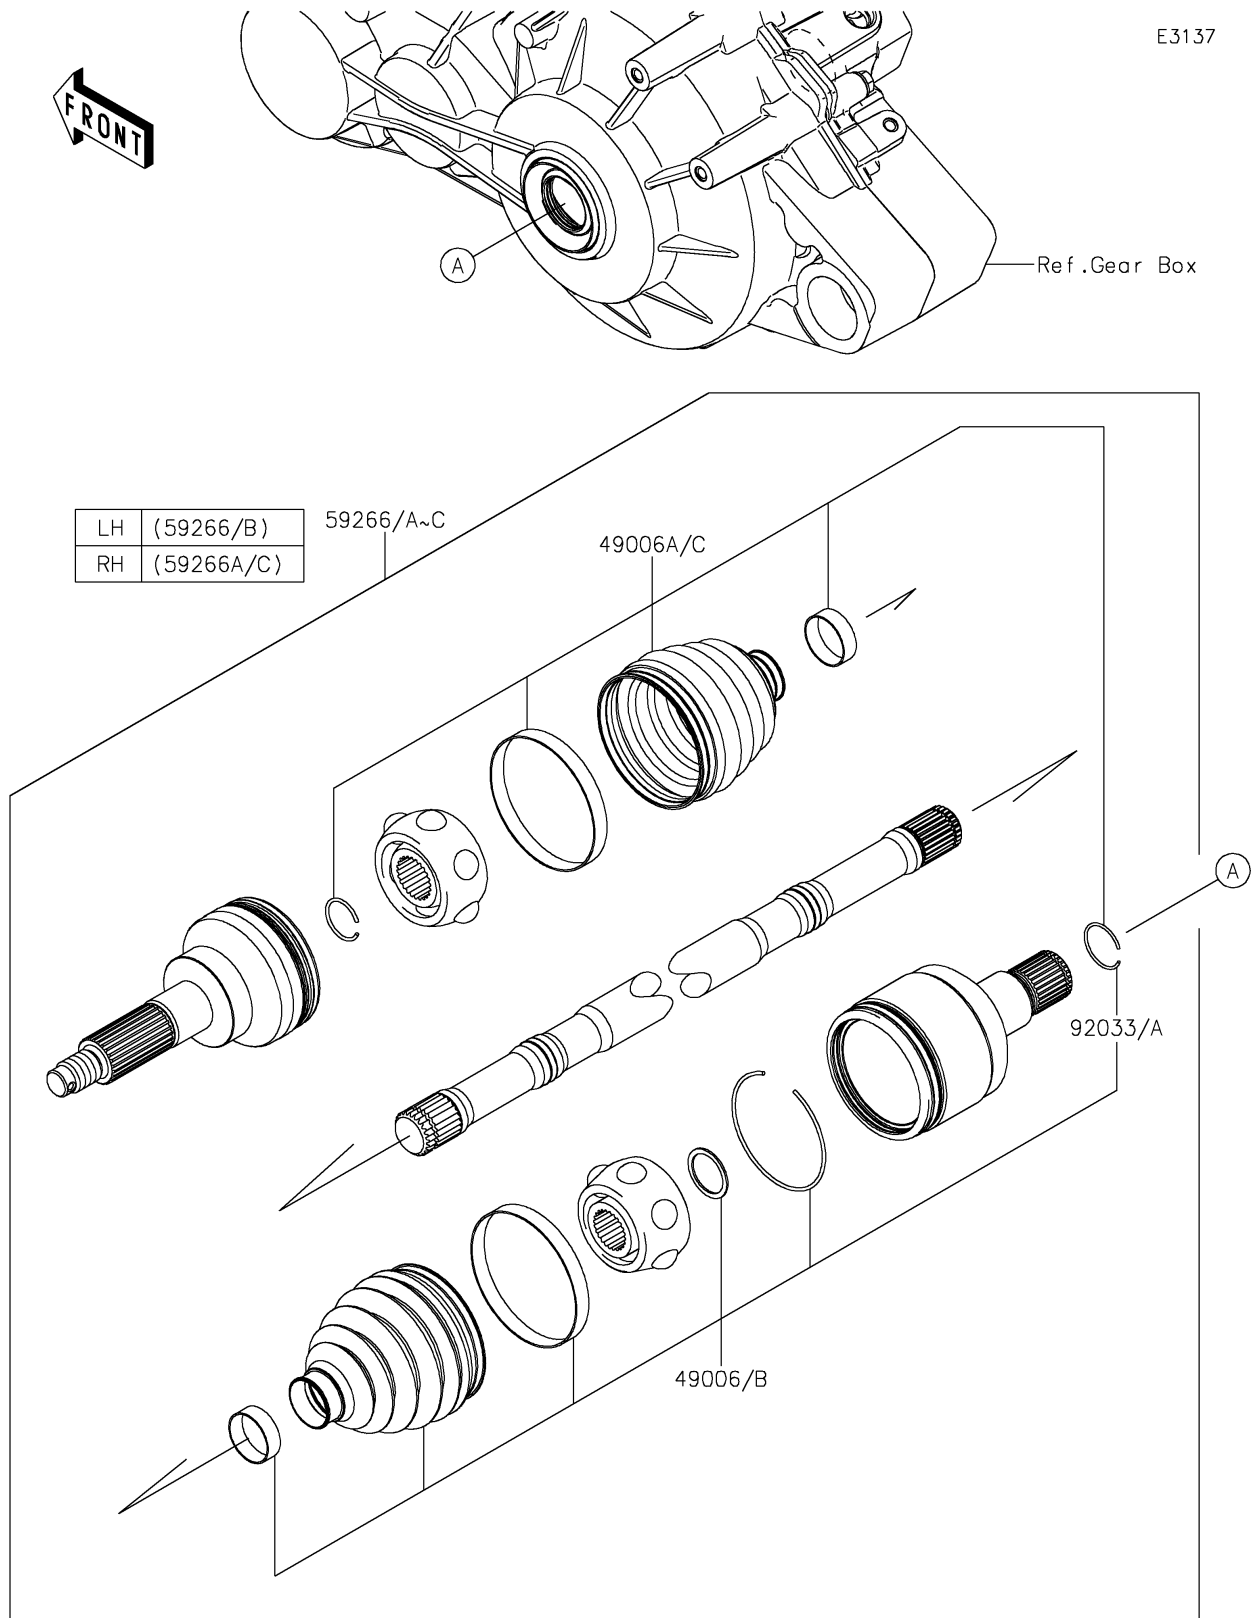

2024 MULE PRO-FXT 1000 LE Ranch Edition

PARTS DIAGRAM

Drive Shaft-Rear

2024 MULE PRO-FXT 1000 LE Ranch Edition

PARTS LIST

Drive Shaft-Rear

ITEM NAME	PART NUMBER	QUANTITY
-----------	-------------	----------
