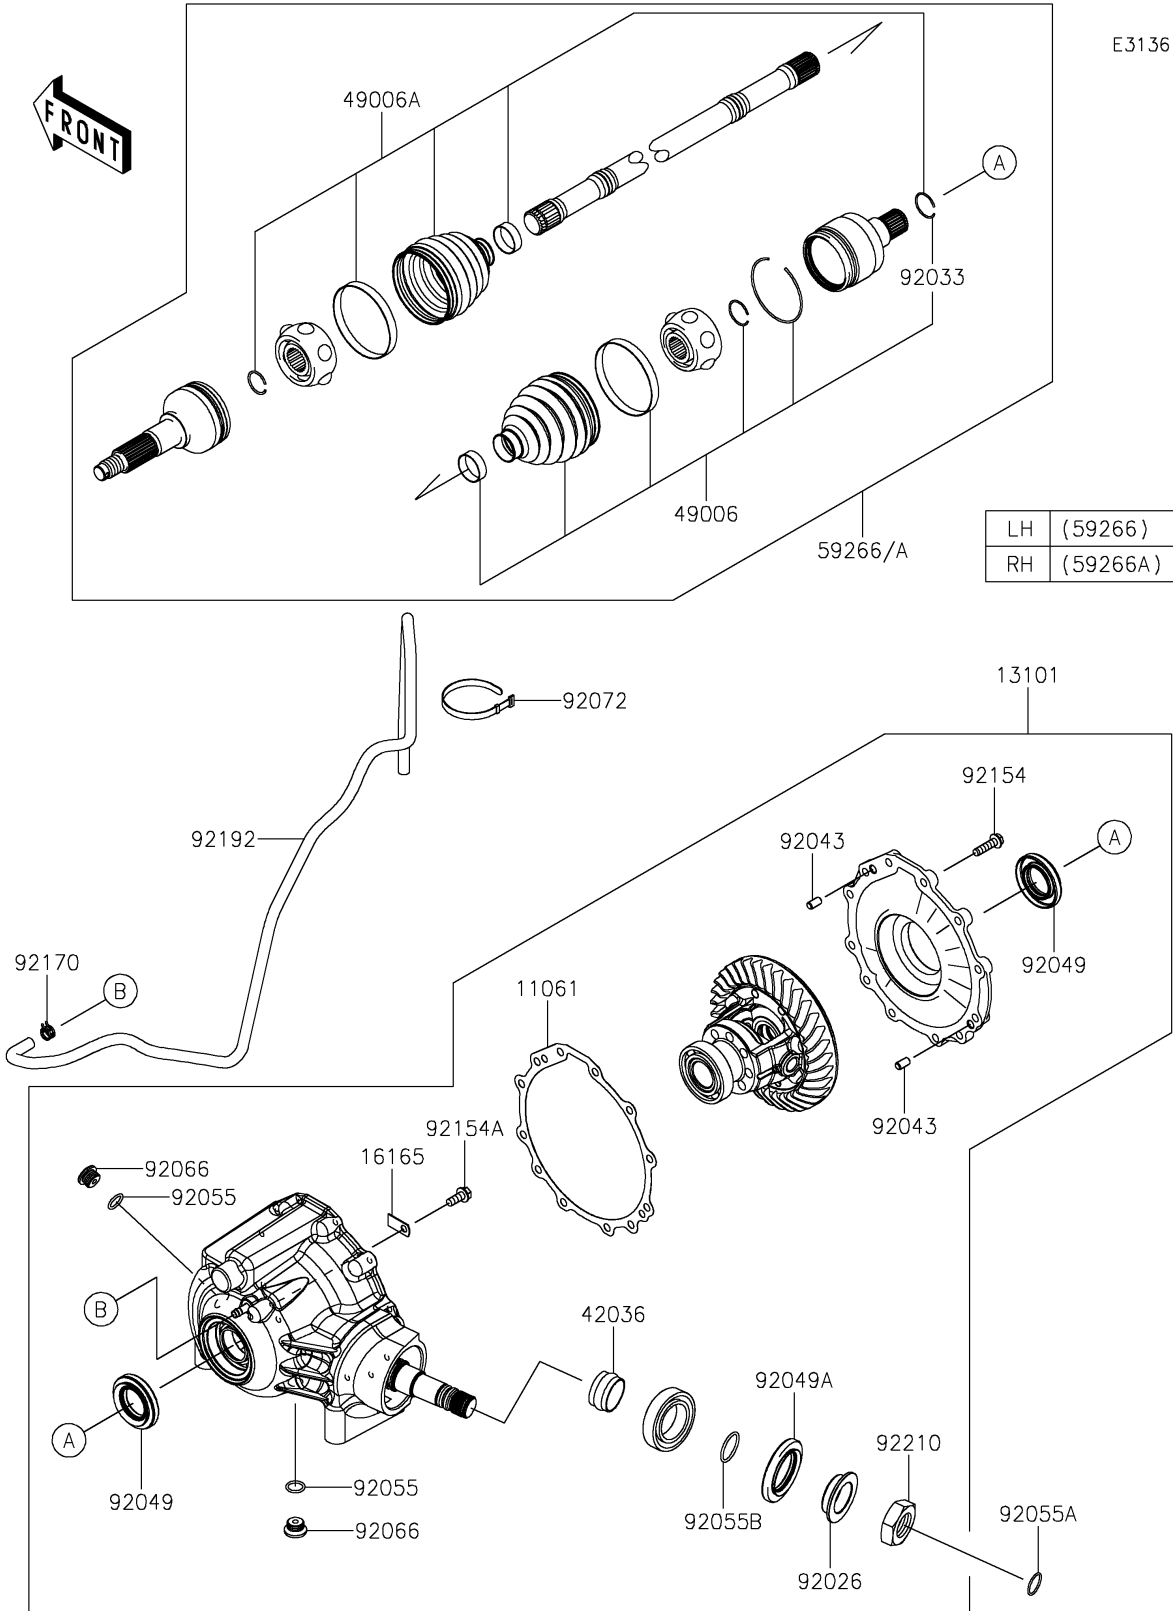

2026 MULE PRO-FXT™ 1000 LE RANCH EDITION

PARTS DIAGRAM

Drive Shaft-Front

2026 MULE PRO-FXT™ 1000 LE RANCH EDITION

PARTS LIST

Drive Shaft-Front

ITEM NAME	PART NUMBER	QUANTITY
-----------	-------------	----------
