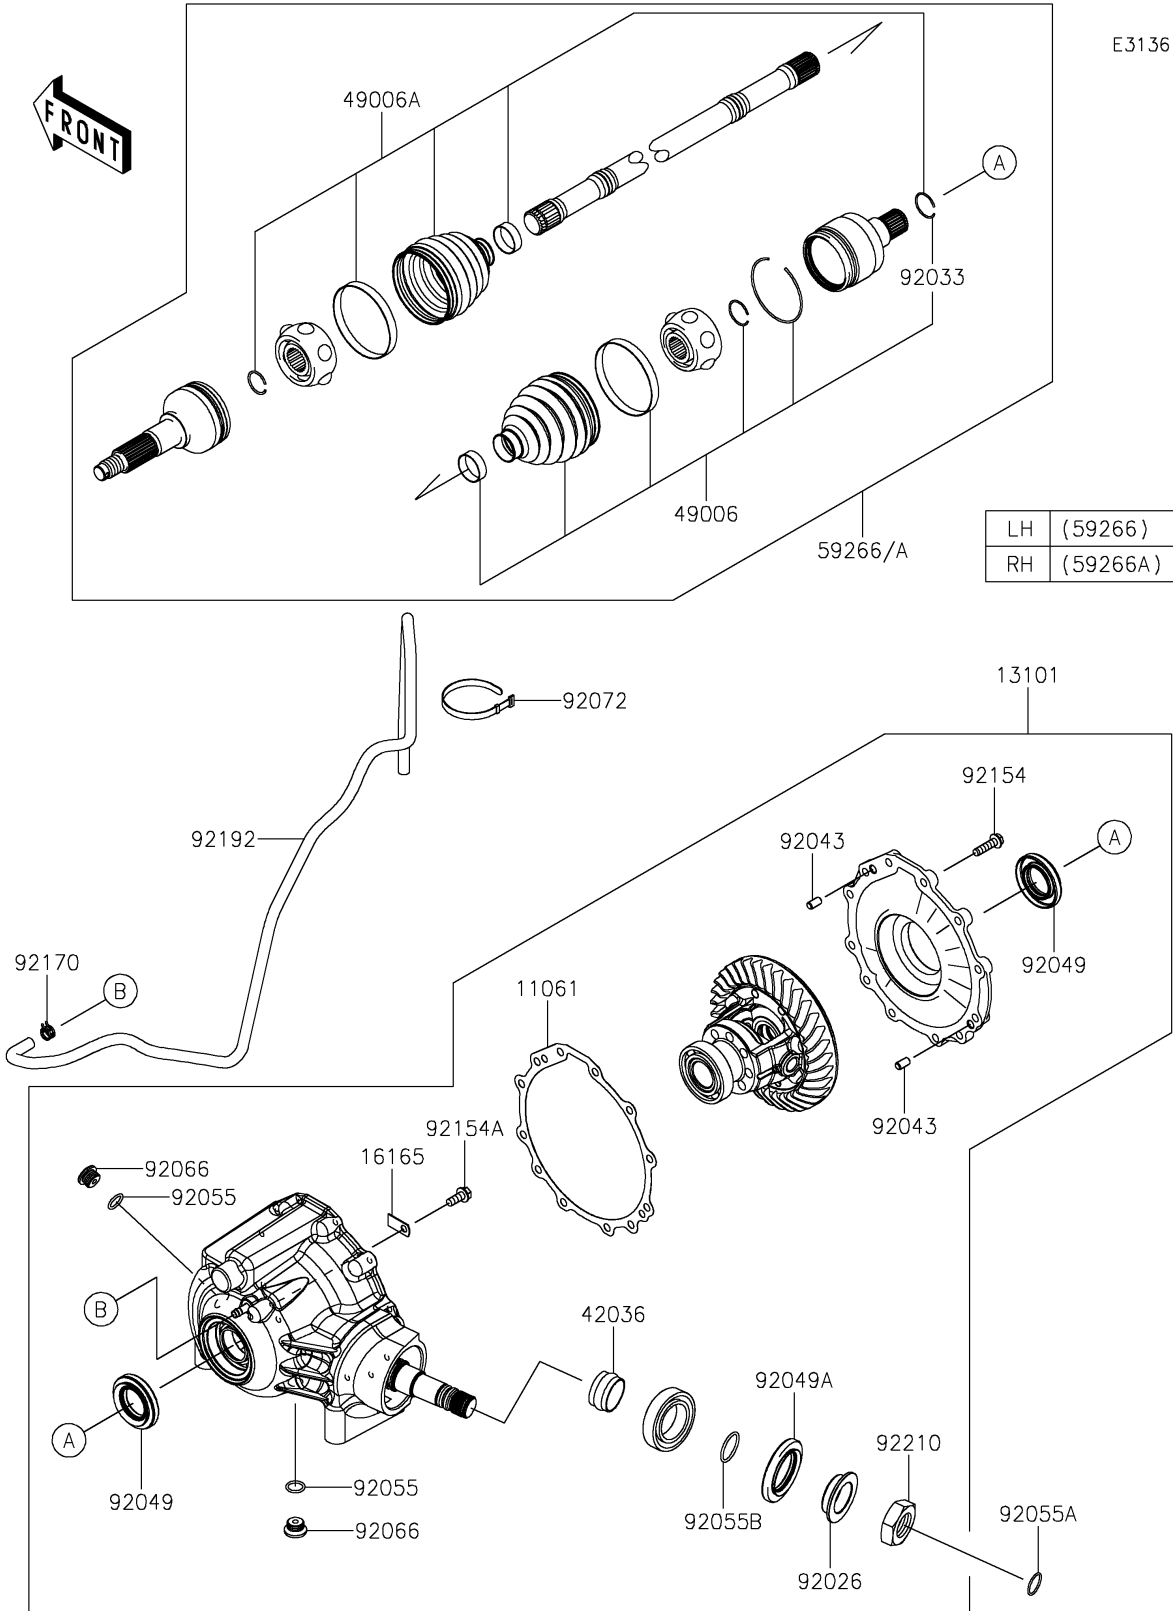

2025 MULE PRO-FXT 1000 LE Ranch Edition

PARTS DIAGRAM

Drive Shaft-Front

2025 MULE PRO-FXT 1000 LE Ranch Edition

PARTS LIST

Drive Shaft-Front

ITEM NAME	PART NUMBER	QUANTITY
-----------	-------------	----------
