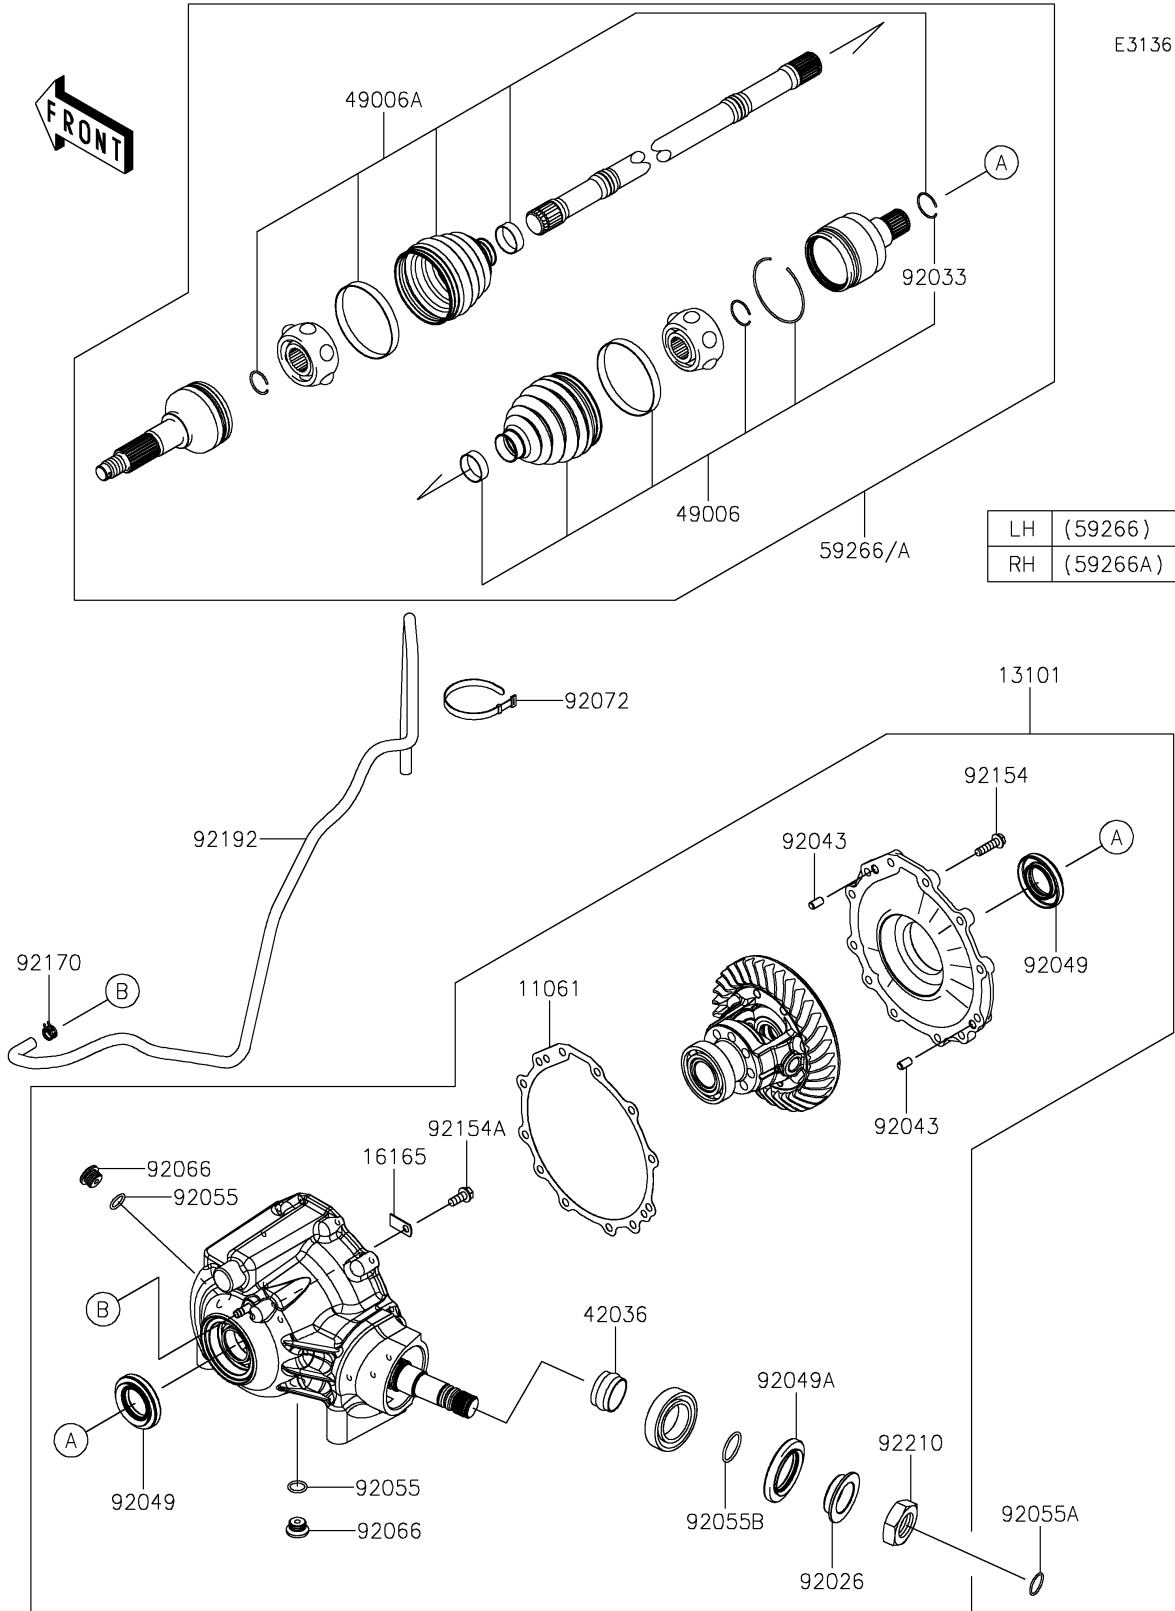

2024 MULE PRO-FXT™ 1000 LE RANCH EDITION

PARTS DIAGRAM

Drive Shaft-Front

2024 MULE PRO-FXT™ 1000 LE RANCH EDITION

PARTS LIST

Drive Shaft-Front

ITEM NAME	PART NUMBER	QUANTITY
-----------	-------------	----------
