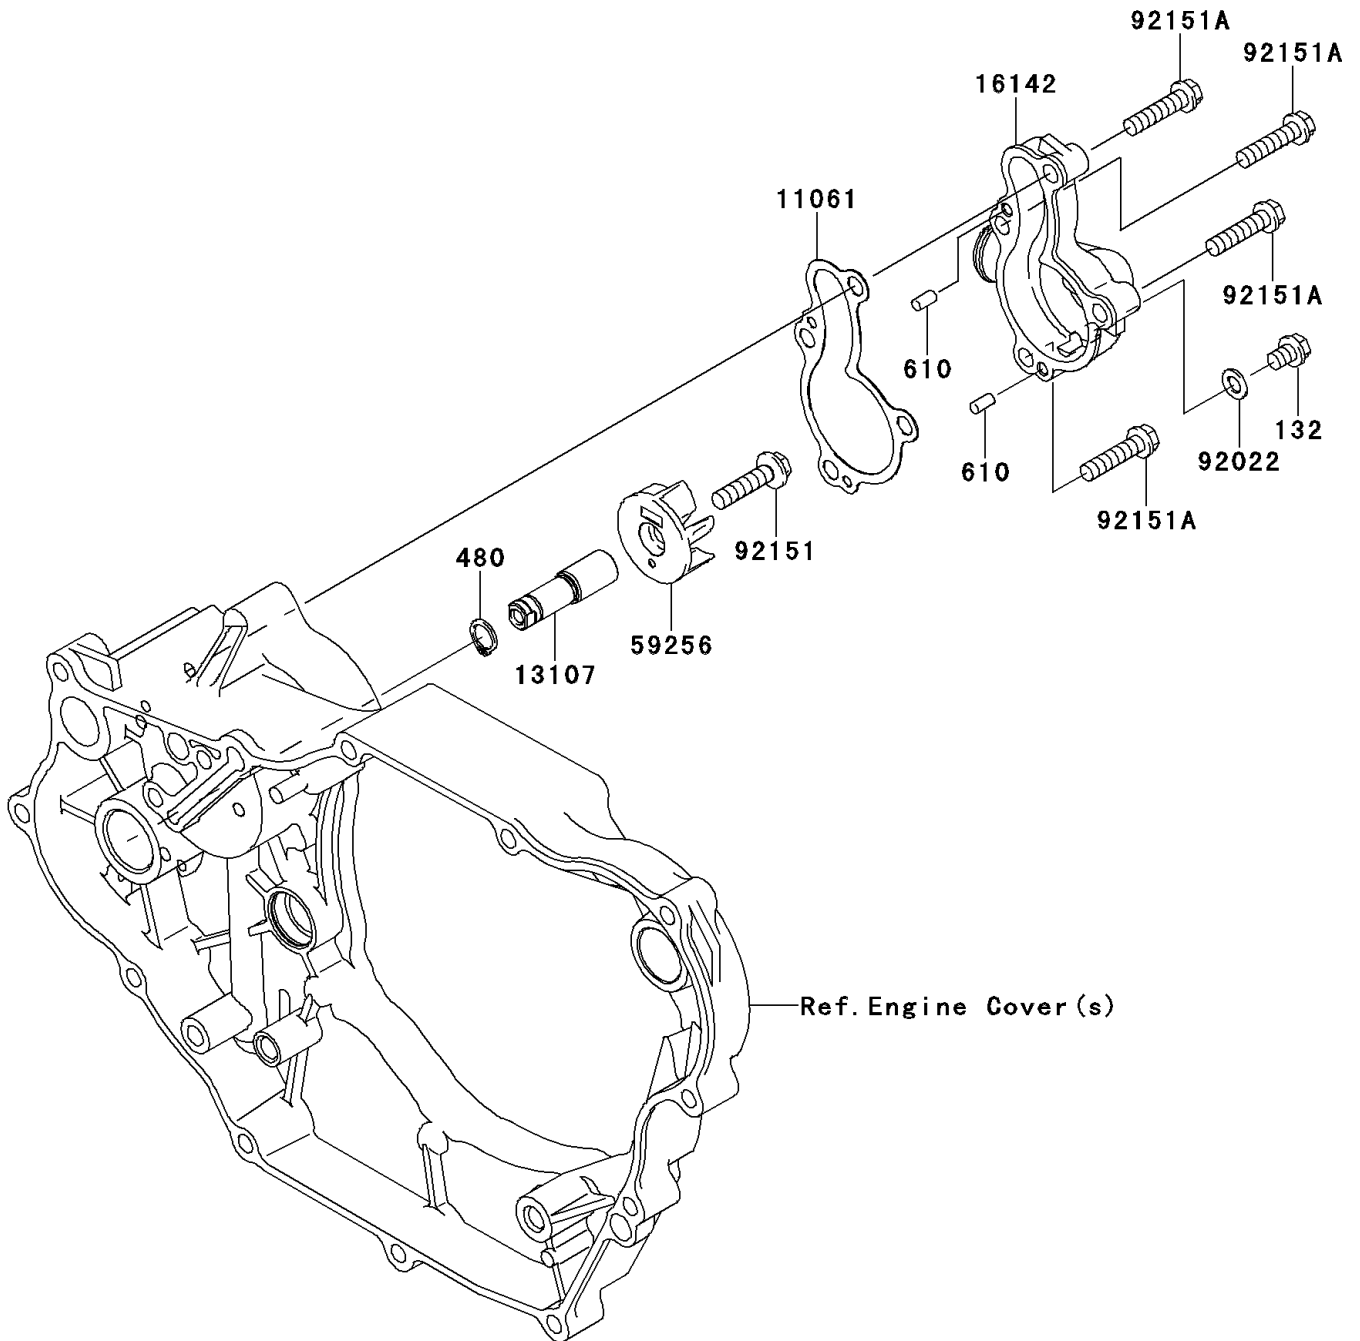

2010 KFX[®] 450R

PARTS DIAGRAM

Water Pump

E3031

2010 KFX[®] 450R

PARTS LIST

Water Pump

Kawasaki

Let the Good Times Roll[®]

ITEM NAME

PART NUMBER

QUANTITY
