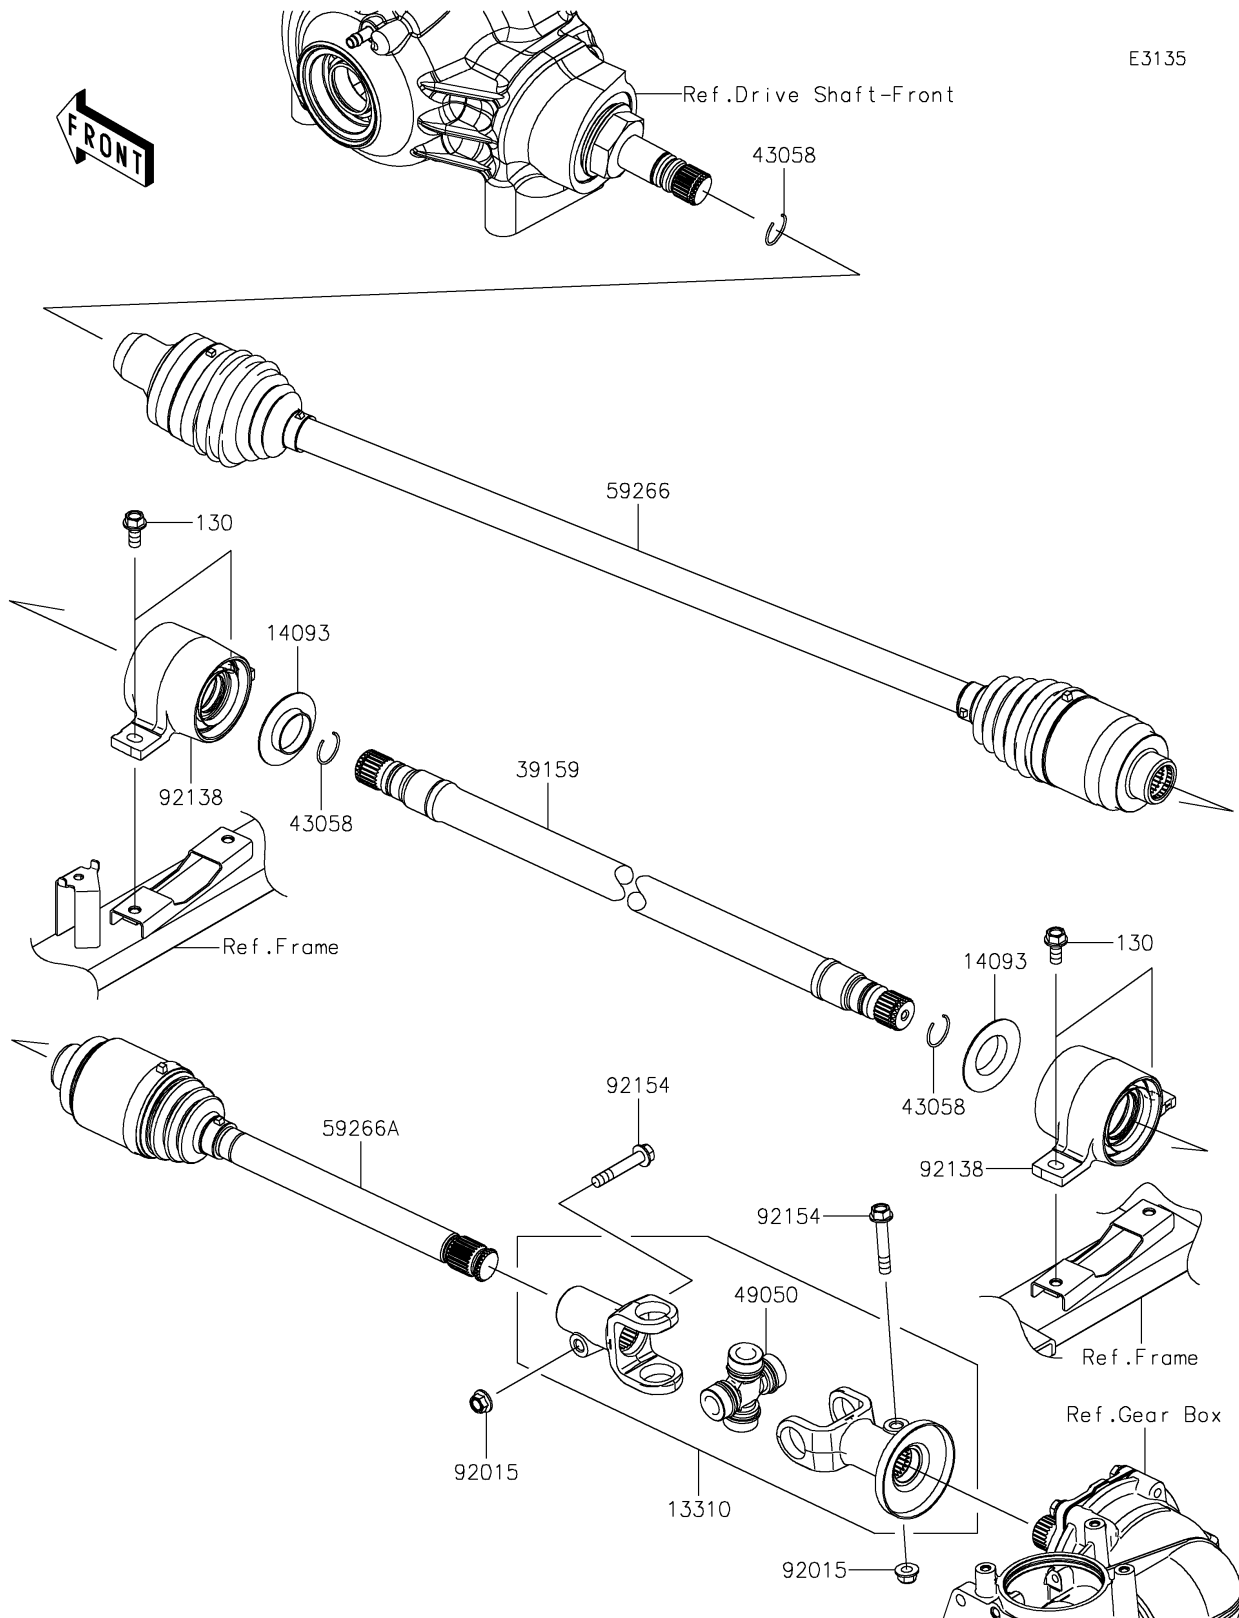

2026 MULE PRO-FXT™ 1000 LE RANCH EDITION

PARTS DIAGRAM Drive Shaft-Propeller

2026 MULE PRO-FXT™ 1000 LE RANCH EDITION

PARTS LIST

Drive Shaft-Propeller

ITEM NAME	PART NUMBER	QUANTITY
-----------	-------------	----------
