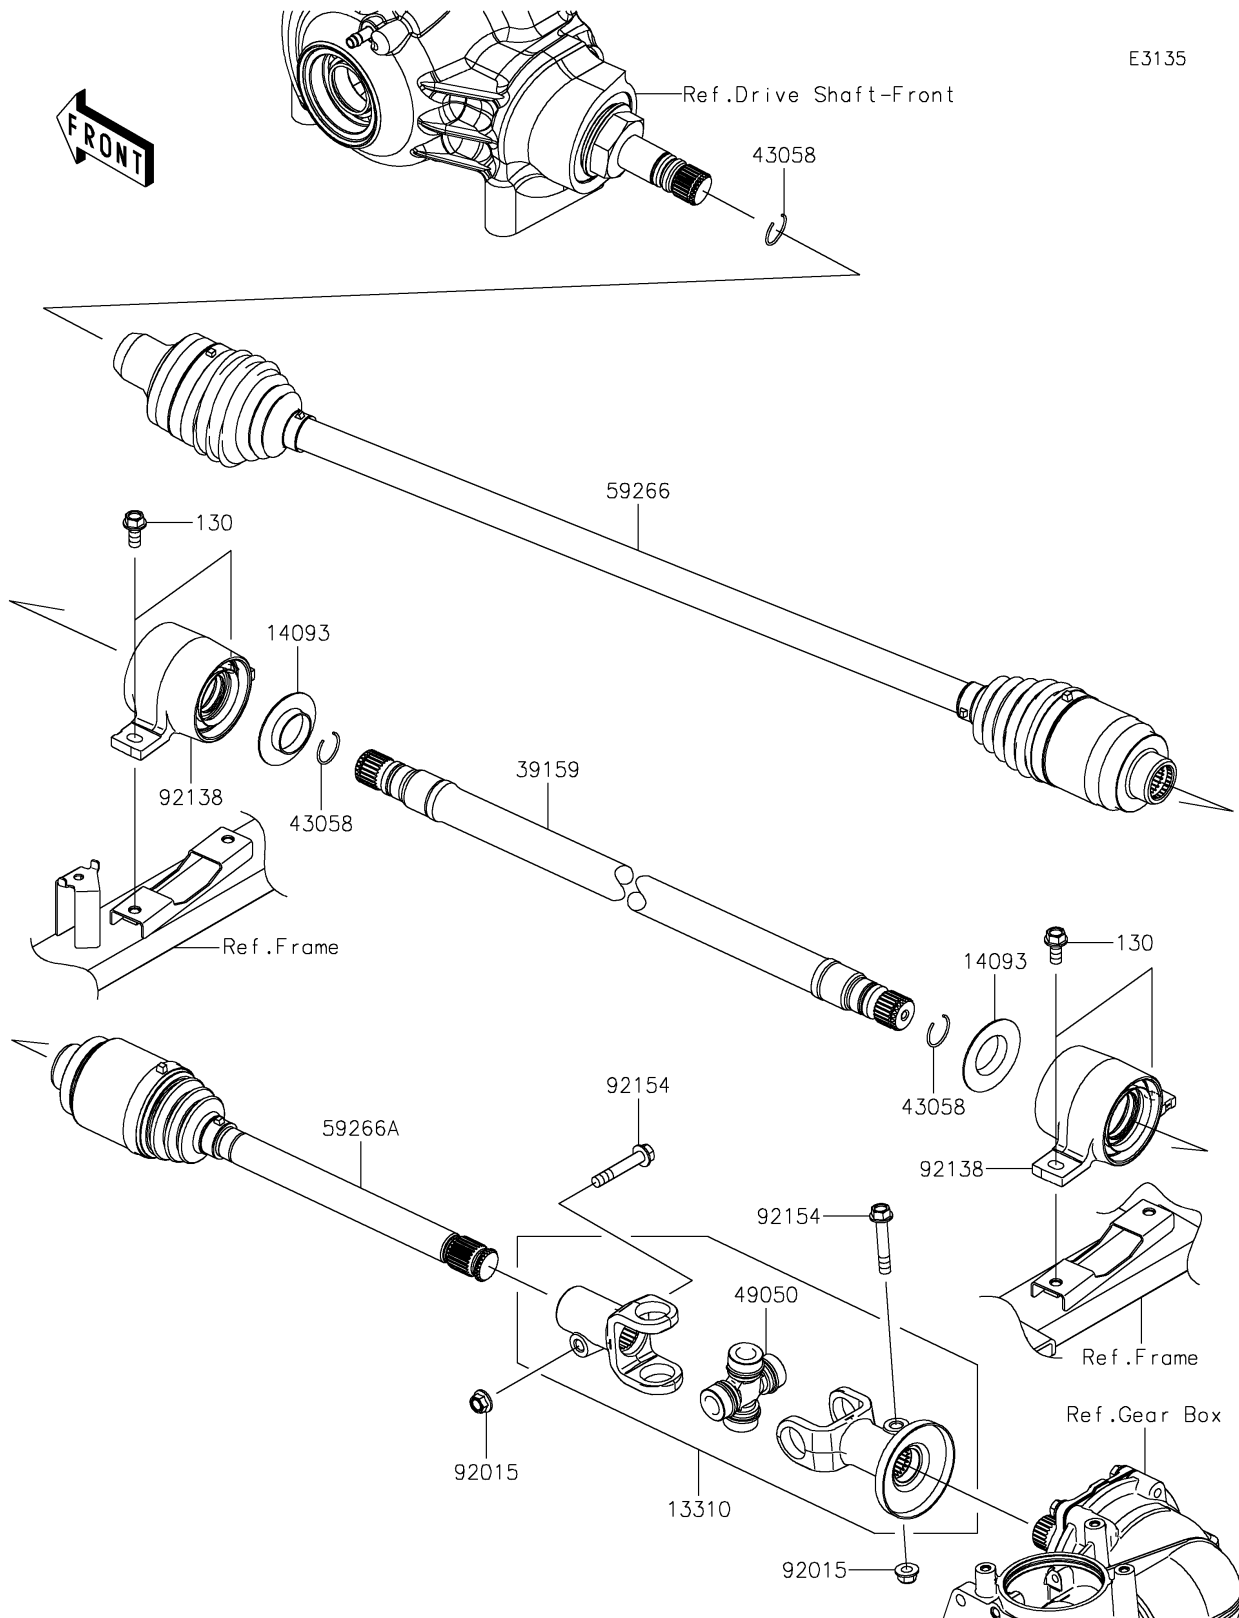

2026 MULE PRO-FXT™ 1000 LE RANCH EDITION

PARTS DIAGRAM Drive Shaft-Propeller

2026 MULE PRO-FXT™ 1000 LE RANCH EDITION

PARTS LIST

Drive Shaft-Propeller

ITEM NAME	PART NUMBER	QUANTITY
SHAFT-ASSY (Ref # 13310)	13310-0038	1
COVER,SIDE RIP (Ref # 14093)	14093-0006	2
SHAFT-DRIVE (Ref # 39159)	39159-0598	1
RING (Ref # 43058)	43058-0018	3
SPIDER (Ref # 49050)	49050-0034	1
JOINT-BALL,FR DIFF SIDE (Ref # 59266)	59266-0731	1
JOINT-BALL,RR DIFF SIDE (Ref # 59266A)	59266-0775	1
NUT,8MM (Ref # 92015)	92015-1432	2
BEARING-COMP (Ref # 92138)	92138-0002	2
BOLT,FLANGED,8X46 (Ref # 92154)	92154-1365	2
BOLT-FLANGED,8X18 (Ref # 130)	130BA0818	4