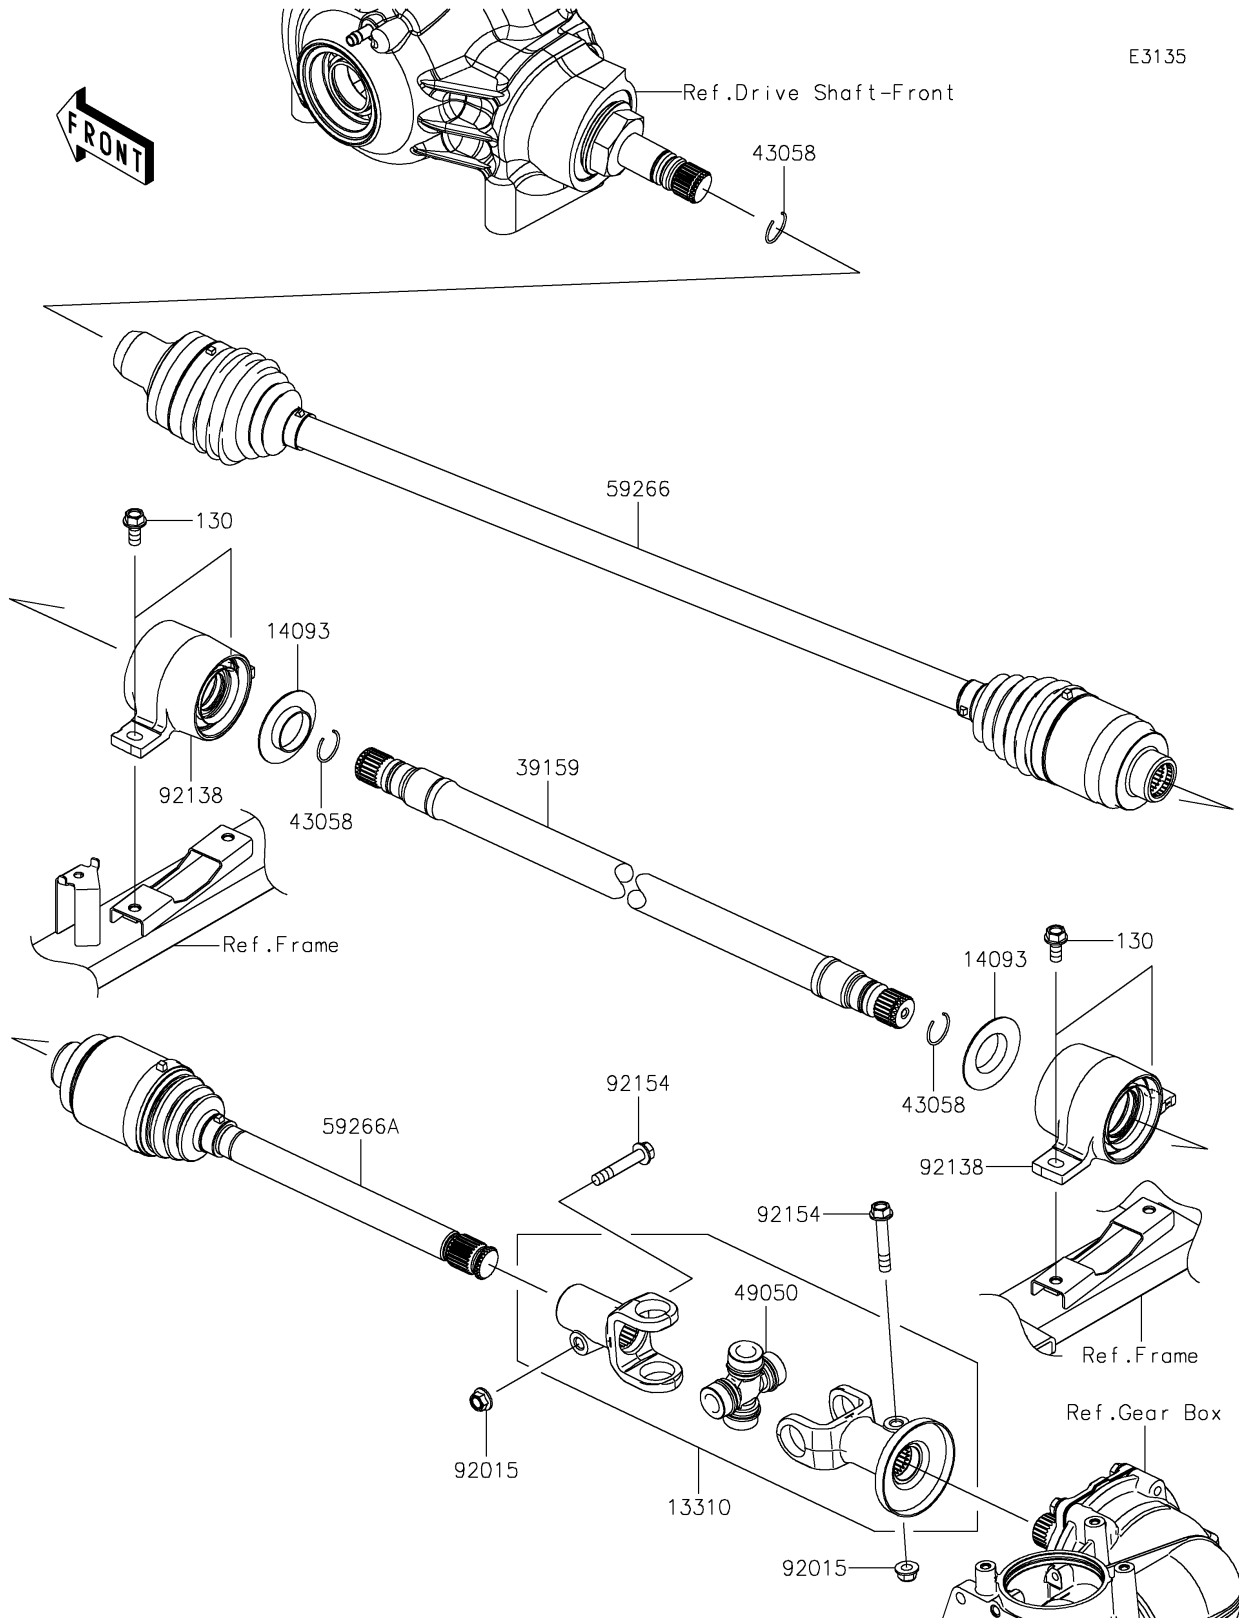

2025 MULE PRO-FXT 1000 LE Ranch Edition

PARTS DIAGRAM Drive Shaft-Propeller

2025 MULE PRO-FXT 1000 LE Ranch Edition

PARTS LIST

Drive Shaft-Propeller

ITEM NAME	PART NUMBER	QUANTITY
SHAFT-ASSY (Ref # 13310)	13310-0038	1
COVER,SIDE RIP (Ref # 14093)	14093-0006	2
SHAFT-DRIVE (Ref # 39159)	39159-0598	1
RING (Ref # 43058)	43058-0018	3
SPIDER (Ref # 49050)	49050-0034	1
JOINT-BALL,FR DIFF SIDE (Ref # 59266)	59266-0731	1
JOINT-BALL,RR DIFF SIDE (Ref # 59266A)	59266-0775	1
NUT,8MM (Ref # 92015)	92015-1432	2
BEARING-COMP (Ref # 92138)	92138-0002	2
BOLT,FLANGED,8X46 (Ref # 92154)	92154-1365	2
BOLT-FLANGED,8X18 (Ref # 130)	130BA0818	4