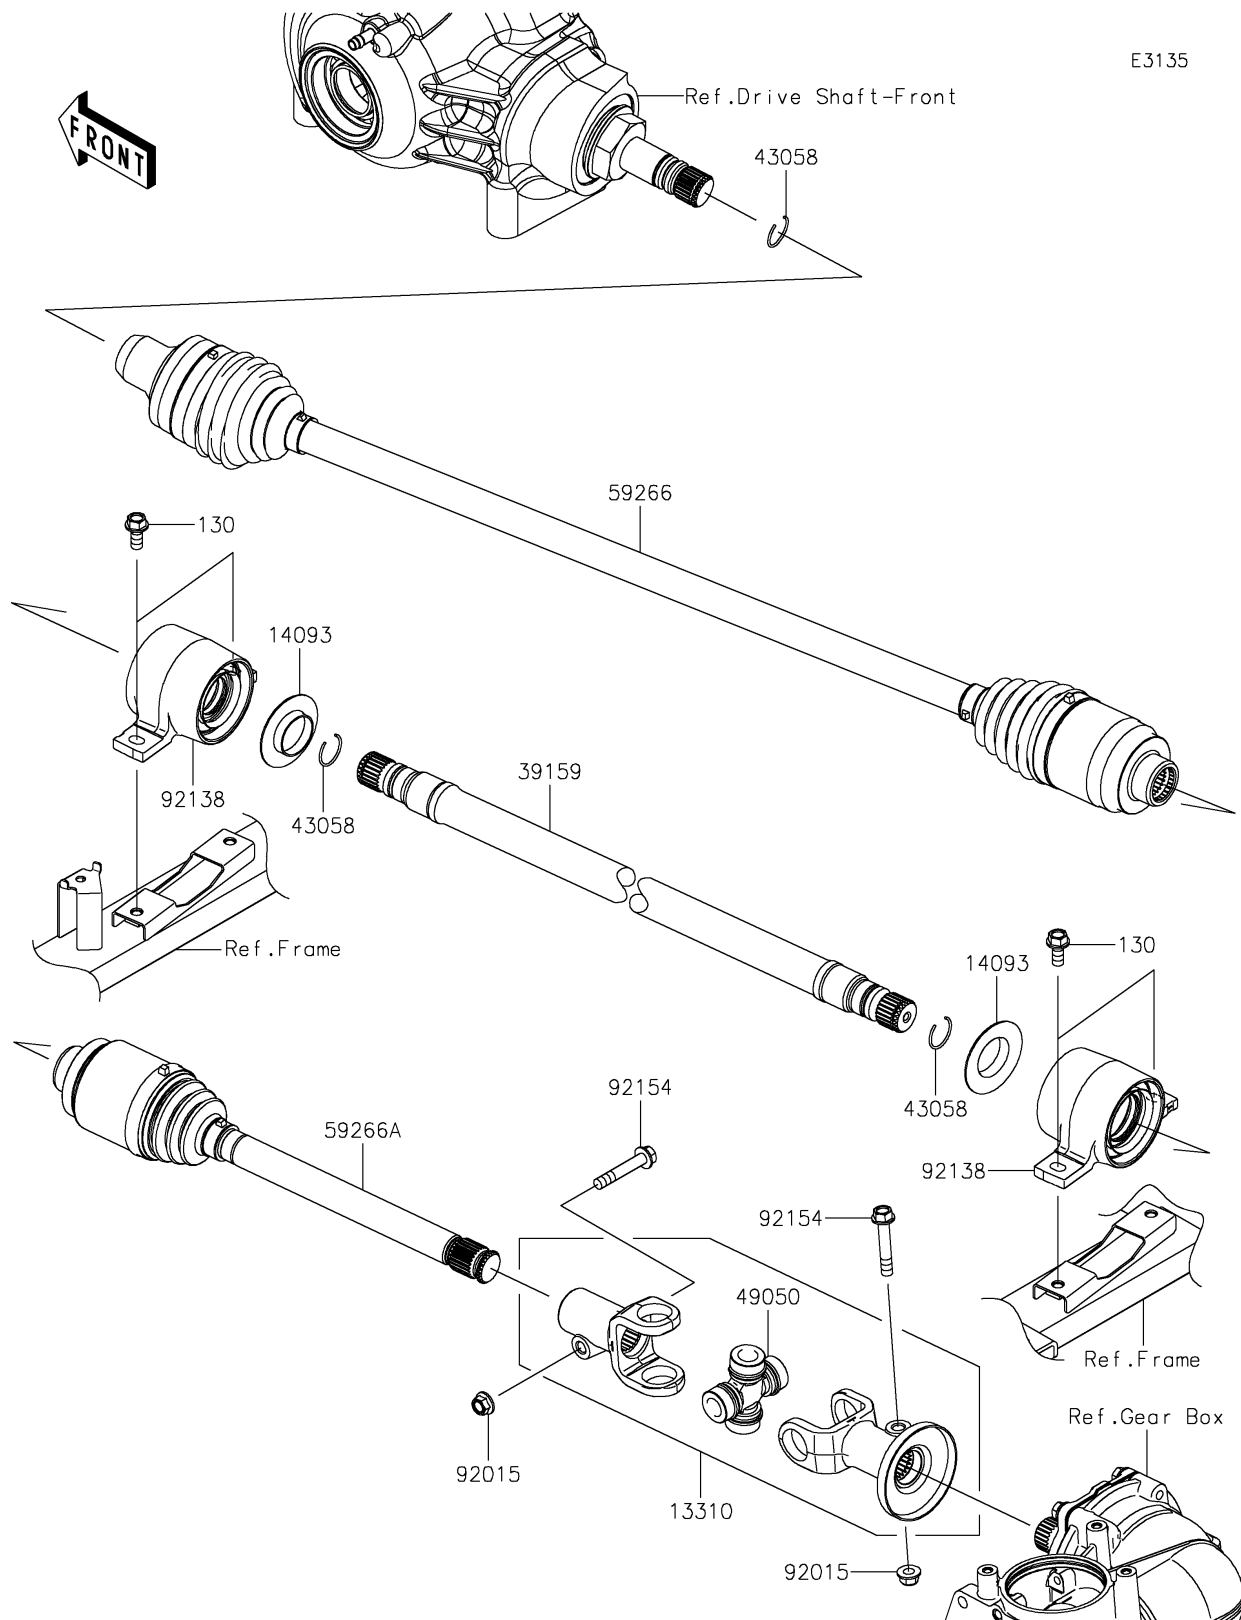

2024 MULE PRO-FXT 1000 LE Ranch Edition

PARTS DIAGRAM Drive Shaft-Propeller

2024 MULE PRO-FXT 1000 LE Ranch Edition

PARTS LIST

Drive Shaft-Propeller

ITEM NAME	PART NUMBER	QUANTITY
SHAFT-ASSY (Ref # 13310)	13310-0038	1
COVER,SIDE RIP (Ref # 14093)	14093-0006	2
SHAFT-DRIVE (Ref # 39159)	39159-0598	1
RING (Ref # 43058)	43058-0018	3
SPIDER (Ref # 49050)	49050-0034	1
JOINT-BALL,FR DIFF SIDE (Ref # 59266)	59266-0731	1
JOINT-BALL,RR DIFF SIDE (Ref # 59266A)	59266-0775	1
NUT,8MM (Ref # 92015)	92015-1432	2
BEARING-COMP (Ref # 92138)	92138-0002	2
BOLT,FLANGED,8X46 (Ref # 92154)	92154-1365	2
BOLT-FLANGED,8X18 (Ref # 130)	130BA0818	4