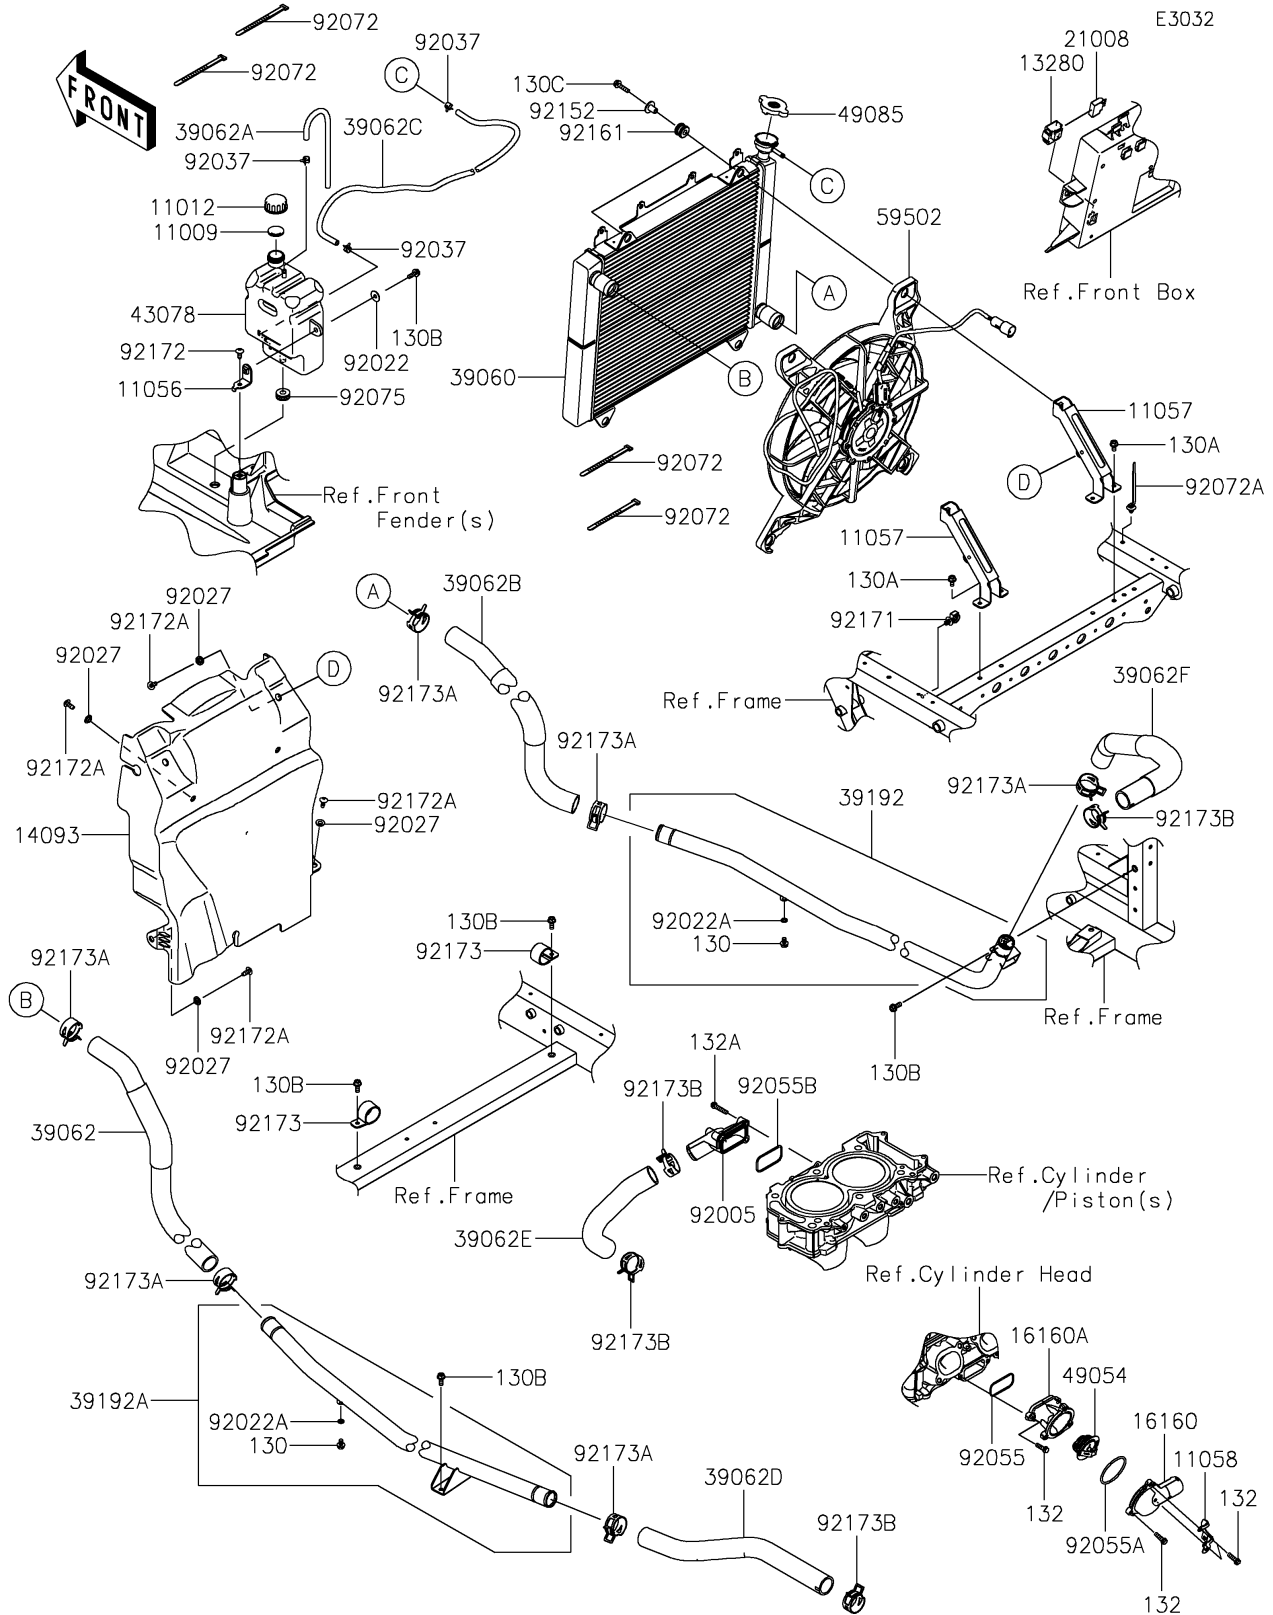

2026 MULE PRO-FXT™ 1000 LE RANCH EDITION

PARTS DIAGRAM

Radiator

2026 MULE PRO-FXT™ 1000 LE RANCH EDITION

Kawasaki
Let the Good Times Roll®

PARTS LIST

Radiator

ITEM NAME	PART NUMBER	QUANTITY
GASKET,RESERVOIR TANK CAP (Ref # 11009)	11009-1145	1
CAP (Ref # 11012)	11012-1084	1
BRACKET,RESERVOIR (Ref # 11056)	11056-3856	1
BRACKET,RADIATOR (Ref # 11057)	11057-0774	2
BRACKET (Ref # 11058)	11058-0325	1
HOLDER,BREAKER (Ref # 13280)	13280-0898	1
COVER,RADIATOR BACK (Ref # 14093)	14093-1391	1
BODY,THERMOSTAT COVER (Ref # 16160)	16160-0839	1
BODY,THERMOSTAT (Ref # 16160A)	16160-0840	1
BREAKER,RAD.FAN,20A (Ref # 21008)	21008-0015	1
RADIATOR (Ref # 39060)	39060-0753	1
HOSE-COOLING,RADIATOR IN (Ref # 39062)	39062-0650	1
HOSE-COOLING,OVER FLOW (Ref # 39062A)	39062-0696	1
HOSE-COOLING,RADIATOR OUT (Ref # 39062B)	39062-0777	1
HOSE-COOLING,RAD-RESERVOIR (Ref # 39062C)	39062-0985	1
HOSE-COOLING,ENGINE IN (Ref # 39062D)	39062-0986	1
HOSE-COOLING,W/PUMP-ENGINE (Ref # 39062E)	39062-0987	1
HOSE-COOLING,ENGINE OUT (Ref # 39062F)	39062-0988	1
PIPE-WATER,RH (Ref # 39192)	39192-0574	1
PIPE-WATER,LH (Ref # 39192A)	39192-0715	1
RESERVOIR (Ref # 43078)	43078-0571	1
THERMOSTAT (Ref # 49054)	49054-0015	1
CAP-ASSY-PRESSURE (Ref # 49085)	49085-0019	1
FAN-ASSY (Ref # 59502)	59502-0641	1
FITTING (Ref # 92005)	92005-1445	1
WASHER,PLAIN,6.5X20X1 (Ref # 92022)	92022-165	1
WASHER,6.2X11X1 (Ref # 92022A)	92022-304	2
COLLAR,L=4.6 (Ref # 92027)	92027-1168	6
CLAMP,TUBE (Ref # 92037)	92037-1461	3