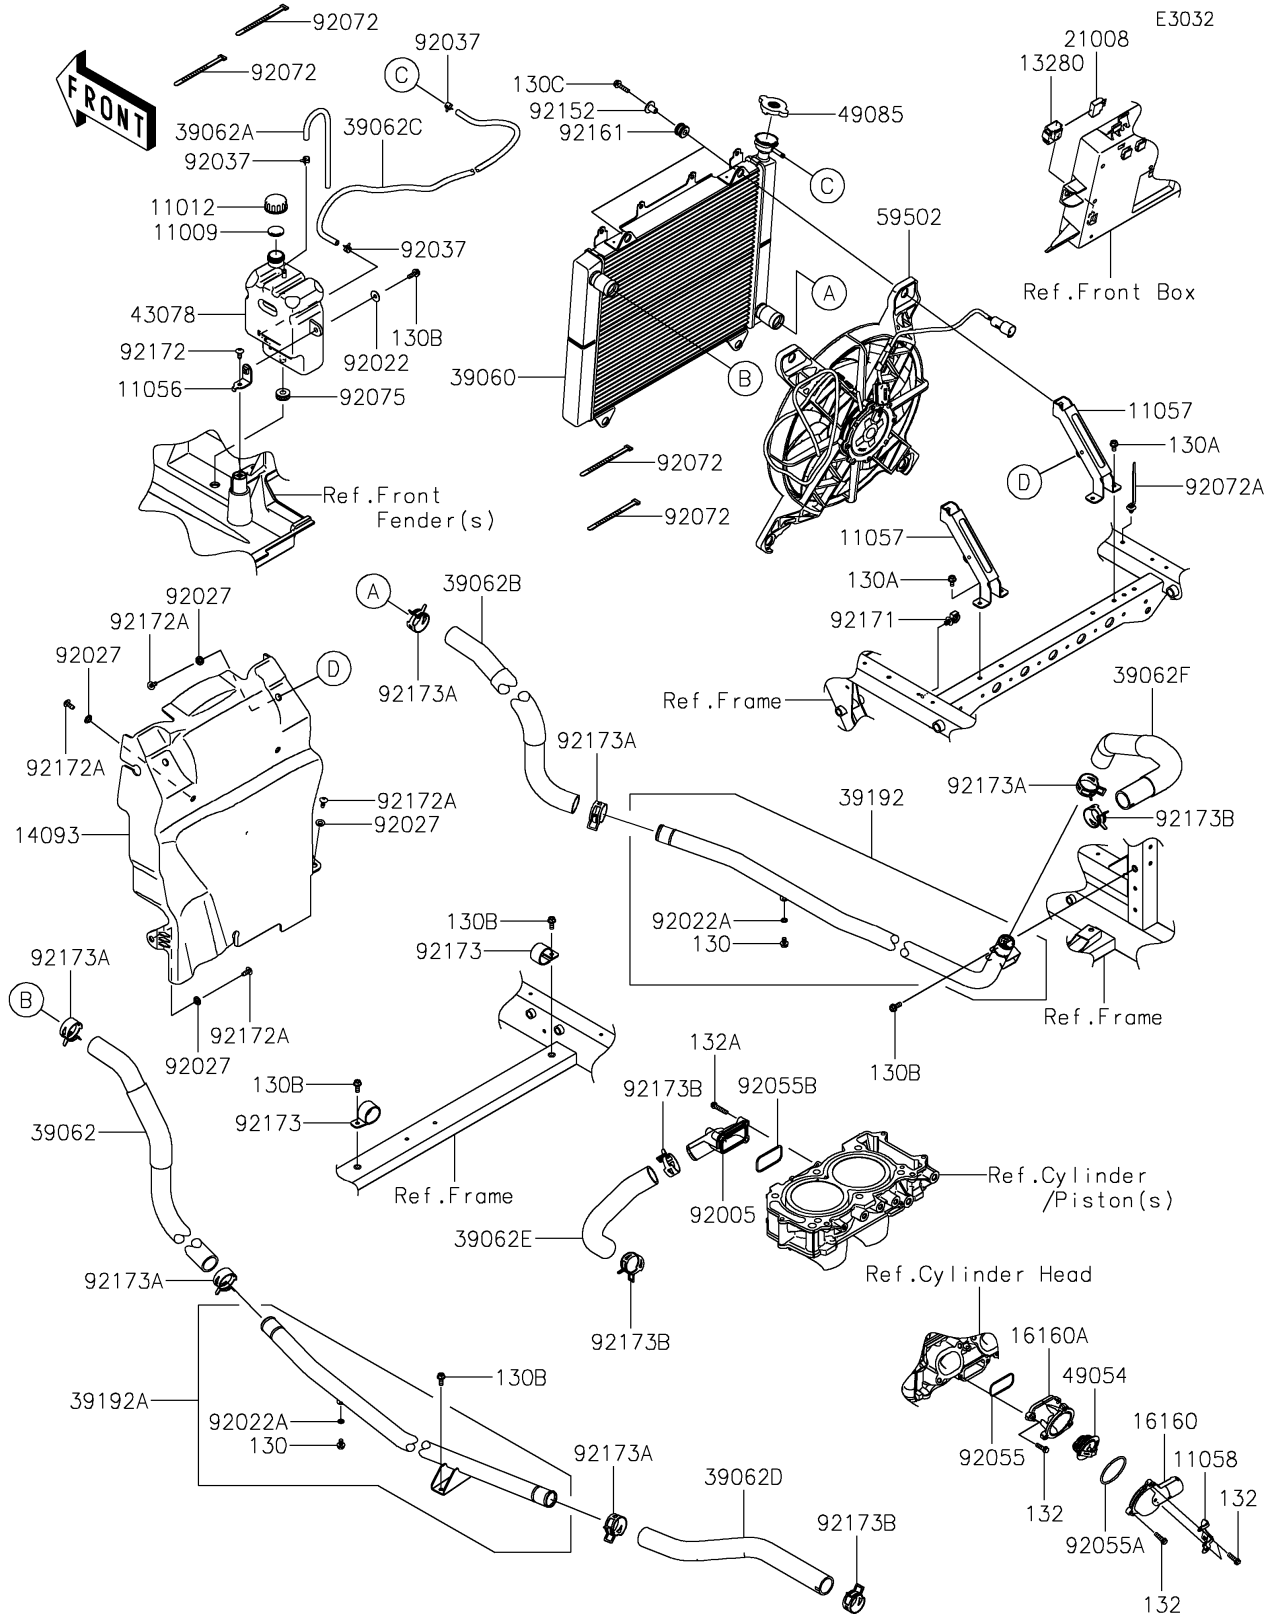

2024 MULE PRO-FXT 1000 LE Ranch Edition

PARTS DIAGRAM

Radiator

2024 MULE PRO-FXT 1000 LE Ranch Edition

PARTS LIST

Radiator

ITEM NAME	PART NUMBER	QUANTITY
GASKET,RESERVOIR TANK CAP (Ref # 11009)	11009-1145	1
CAP (Ref # 11012)	11012-1084	1
BRACKET,RESERVOIR (Ref # 11056)	11056-3856	1
BRACKET,RADIATOR (Ref # 11057)	11057-0774	2
BRACKET (Ref # 11058)	11058-0325	1
HOLDER,BREAKER (Ref # 13280)	13280-0898	1
COVER,RADIATOR BACK (Ref # 14093)	14093-1391	1
BODY,THERMOSTAT COVER (Ref # 16160)	16160-0839	1
BODY,THERMOSTAT (Ref # 16160A)	16160-0840	1
BREAKER,RAD.FAN,20A (Ref # 21008)	21008-0015	1
RADIATOR (Ref # 39060)	39060-0753	1
HOSE-COOLING,RADIATOR IN (Ref # 39062)	39062-0650	1
HOSE-COOLING,OVER FLOW (Ref # 39062A)	39062-0696	1
HOSE-COOLING,RADIATOR OUT (Ref # 39062B)	39062-0777	1
HOSE-COOLING,RAD-RESERVOIR (Ref # 39062C)	39062-0985	1
HOSE-COOLING,ENGINE IN (Ref # 39062D)	39062-0986	1
HOSE-COOLING,W/PUMP-ENGINE (Ref # 39062E)	39062-0987	1
HOSE-COOLING,ENGINE OUT (Ref # 39062F)	39062-0988	1
PIPE-WATER,RH (Ref # 39192)	39192-0574	1
PIPE-WATER,LH (Ref # 39192A)	39192-0715	1
RESERVOIR (Ref # 43078)	43078-0571	1
THERMOSTAT (Ref # 49054)	49054-0015	1
CAP-ASSY-PRESSURE (Ref # 49085)	49085-0019	1
FAN-ASSY (Ref # 59502)	59502-0641	1
FITTING (Ref # 92005)	92005-1445	1
WASHER,PLAIN,6.5X20X1 (Ref # 92022)	92022-165	1
WASHER,6.2X11X1 (Ref # 92022A)	92022-304	2
COLLAR,L=4.6 (Ref # 92027)	92027-1168	6
CLAMP,TUBE (Ref # 92037)	92037-1461	3