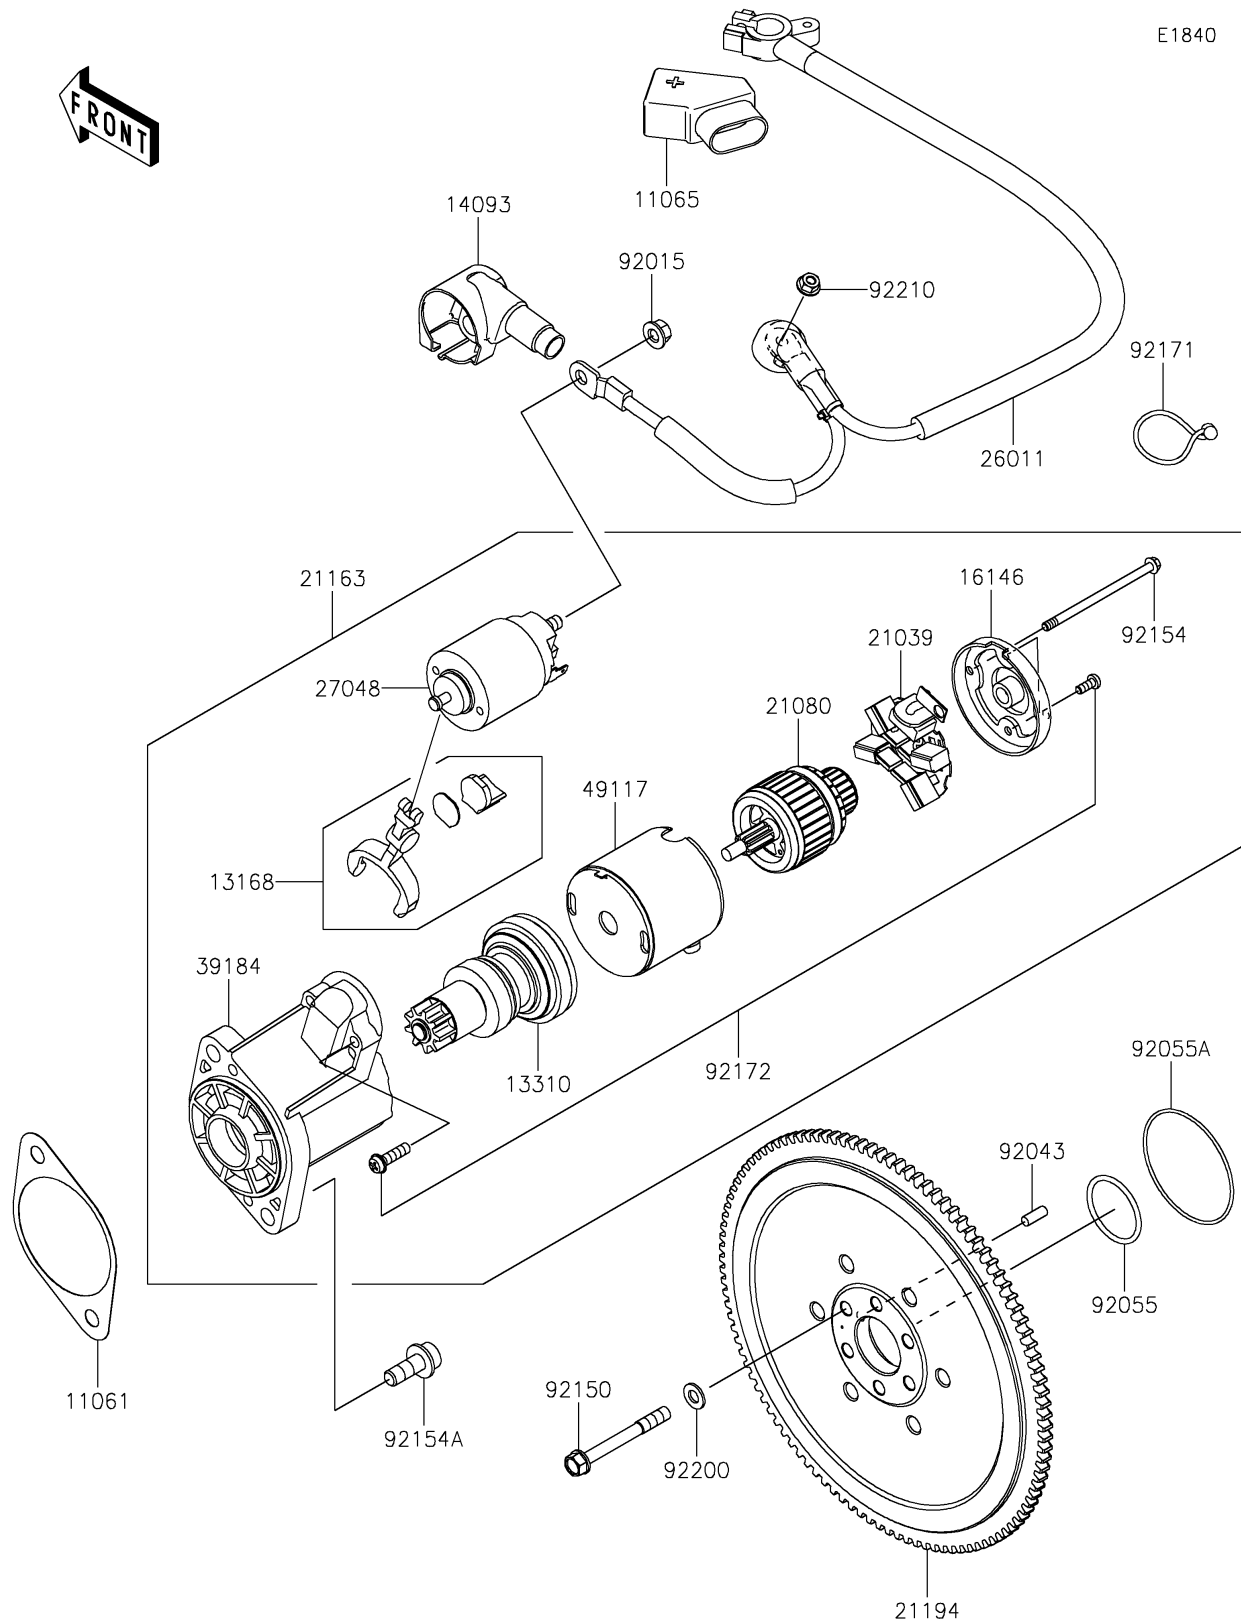

## PARTS DIAGRAM

### Starter Motor

## PARTS LIST

### Starter Motor

ITEM NAME	PART NUMBER	QUANTITY
GASKET,STARTER (Ref # 11061)	11061-1463	1
CAP (Ref # 11065)	11065-0850	1
LEVER (Ref # 13168)	13168-0935	1
SHAFT-ASSY (Ref # 13310)	13310-0577	1
COVER,STARTER LEAD WIRE (Ref # 14093)	14093-1523	1
COVER-ASSY (Ref # 16146)	16146-0733	1
BRUSH (Ref # 21039)	21039-0015	1
ARMATURE (Ref # 21080)	21080-0015	1
STARTER-ELECTRIC (Ref # 21163)	21163-0805	1
FLYWHEEL-COMP (Ref # 21194)	21194-0725	1
WIRE-LEAD,BATTERY-GENERATOR (Ref # 26011)	26011-2461	1
SWITCH-ASSY (Ref # 27048)	27048-0059	1
BRACKET-ASSY (Ref # 39184)	39184-0747	1
YOKE (Ref # 49117)	49117-0610	1
NUT,8MM (Ref # 92015)	92015-1402	1
PIN,6X16 (Ref # 92043)	92043-1690	1
RING-O,35.8X3.0 (Ref # 92055)	92055-1005	1
RING-O,70.2X74.0X1.90 (Ref # 92055A)	92055-1672	1
BOLT,8X70 (Ref # 92150)	92150-1483	6
BOLT,STARTER (Ref # 92154)	92154-7040	2
BOLT,SOCKET,10X25 (Ref # 92154A)	92154-7070	2
CLAMP (Ref # 92171)	92171-1185	1
SCREW (Ref # 92172)	92172-0770	1
WASHER,8.2X16X1.6 (Ref # 92200)	92200-0047	6
NUT,6MM (Ref # 92210)	92210-0188	1