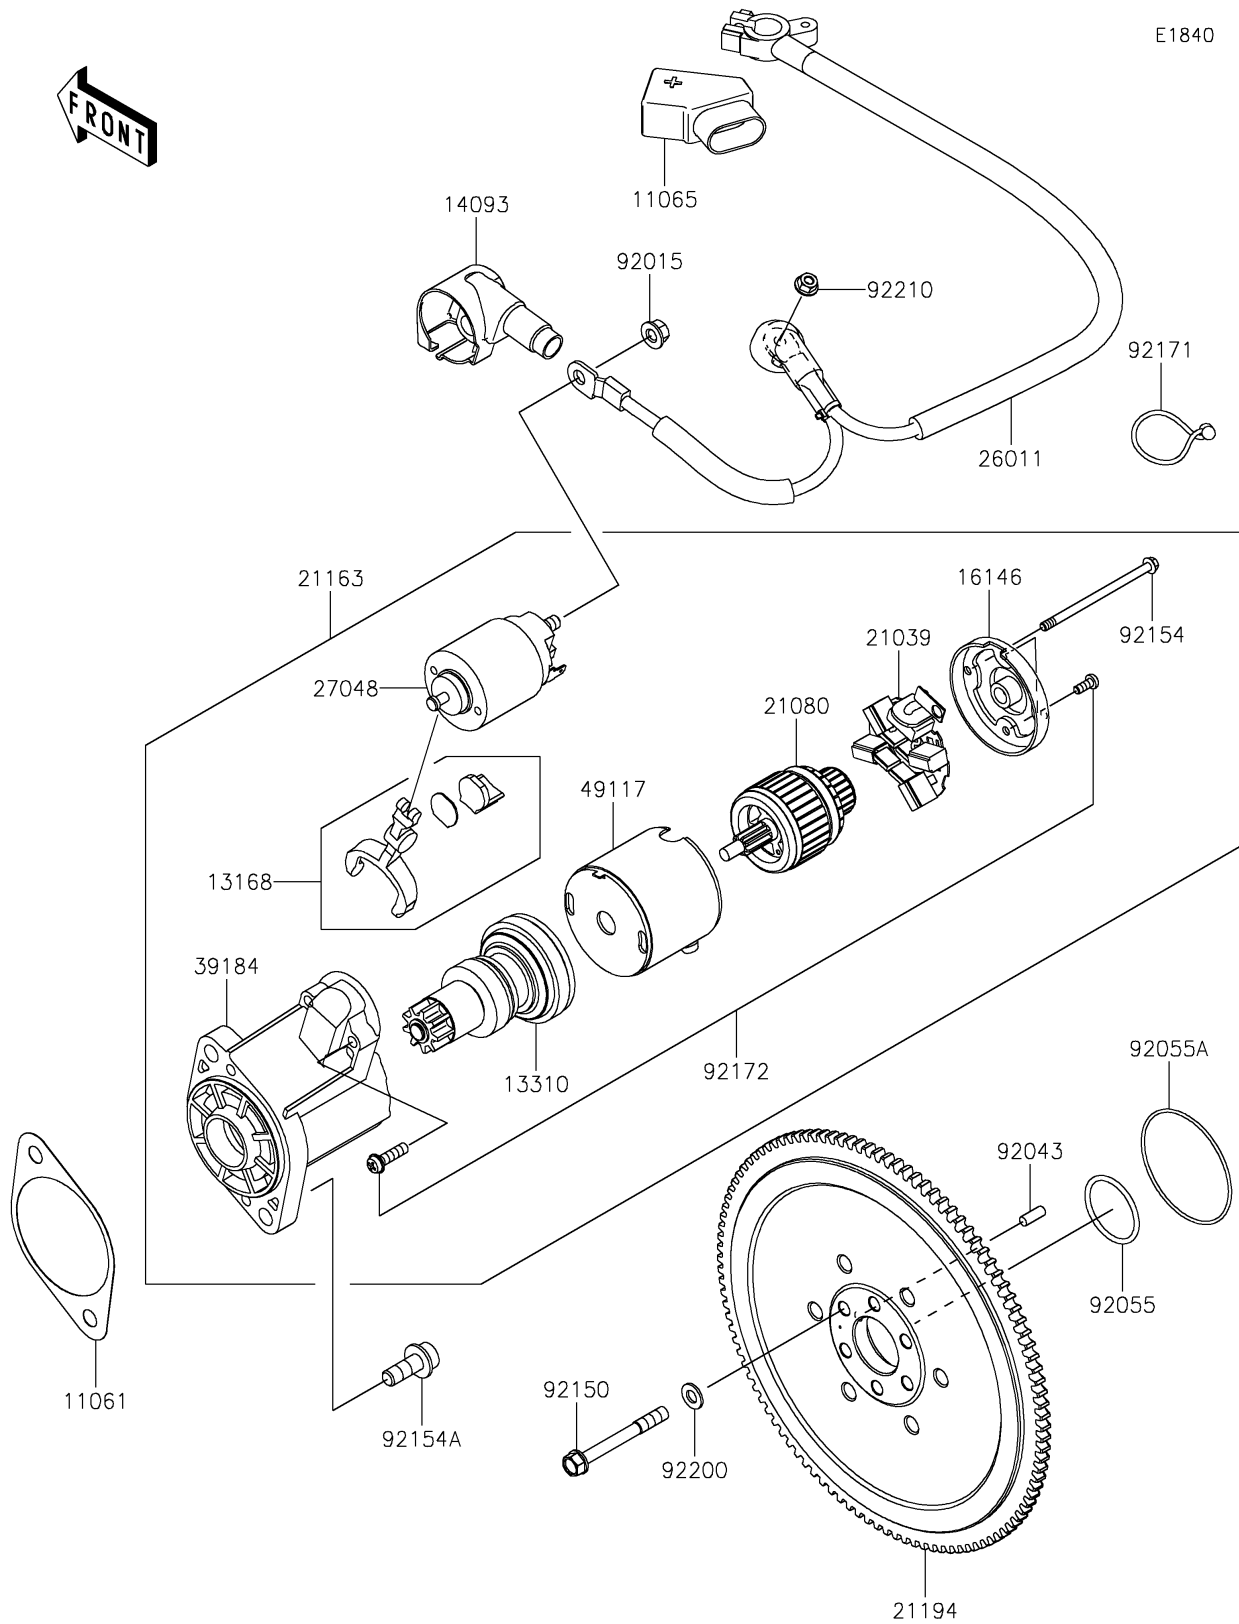

2026 MULE PRO-FXT™ 1000 LE RANCH EDITION

Kawasaki
Let the Good Times Roll®

PARTS DIAGRAM

Starter Motor

2026 MULE PRO-FXT™ 1000 LE RANCH EDITION

Kawasaki
Let the Good Times Roll®

PARTS LIST

Starter Motor

ITEM NAME	PART NUMBER	QUANTITY
GASKET,STARTER (Ref # 11061)	11061-1463	1
CAP (Ref # 11065)	11065-0850	1
LEVER (Ref # 13168)	13168-0935	1
SHAFT-ASSY (Ref # 13310)	13310-0577	1
COVER,STARTER LEAD WIRE (Ref # 14093)	14093-1523	1
COVER-ASSY (Ref # 16146)	16146-0733	1
BRUSH (Ref # 21039)	21039-0015	1
ARMATURE (Ref # 21080)	21080-0015	1
STARTER-ELECTRIC (Ref # 21163)	21163-0805	1
FLYWHEEL-COMP (Ref # 21194)	21194-0725	1
WIRE-LEAD,BATTERY-GENERATOR (Ref # 26011)	26011-2461	1
SWITCH-ASSY (Ref # 27048)	27048-0059	1
BRACKET-ASSY (Ref # 39184)	39184-0747	1
YOKE (Ref # 49117)	49117-0610	1
NUT,8MM (Ref # 92015)	92015-1402	1
PIN,6X16 (Ref # 92043)	92043-1690	1
RING-O,35.8X3.0 (Ref # 92055)	92055-1005	1
RING-O,70.2X74.0X1.90 (Ref # 92055A)	92055-1672	1
BOLT,8X70 (Ref # 92150)	92150-1483	6
BOLT,STARTER (Ref # 92154)	92154-7040	2
BOLT,SOCKET,10X25 (Ref # 92154A)	92154-7070	2
CLAMP (Ref # 92171)	92171-1185	1
SCREW (Ref # 92172)	92172-0770	1
WASHER,8.2X16X1.6 (Ref # 92200)	92200-0047	6
NUT,6MM (Ref # 92210)	92210-0188	1