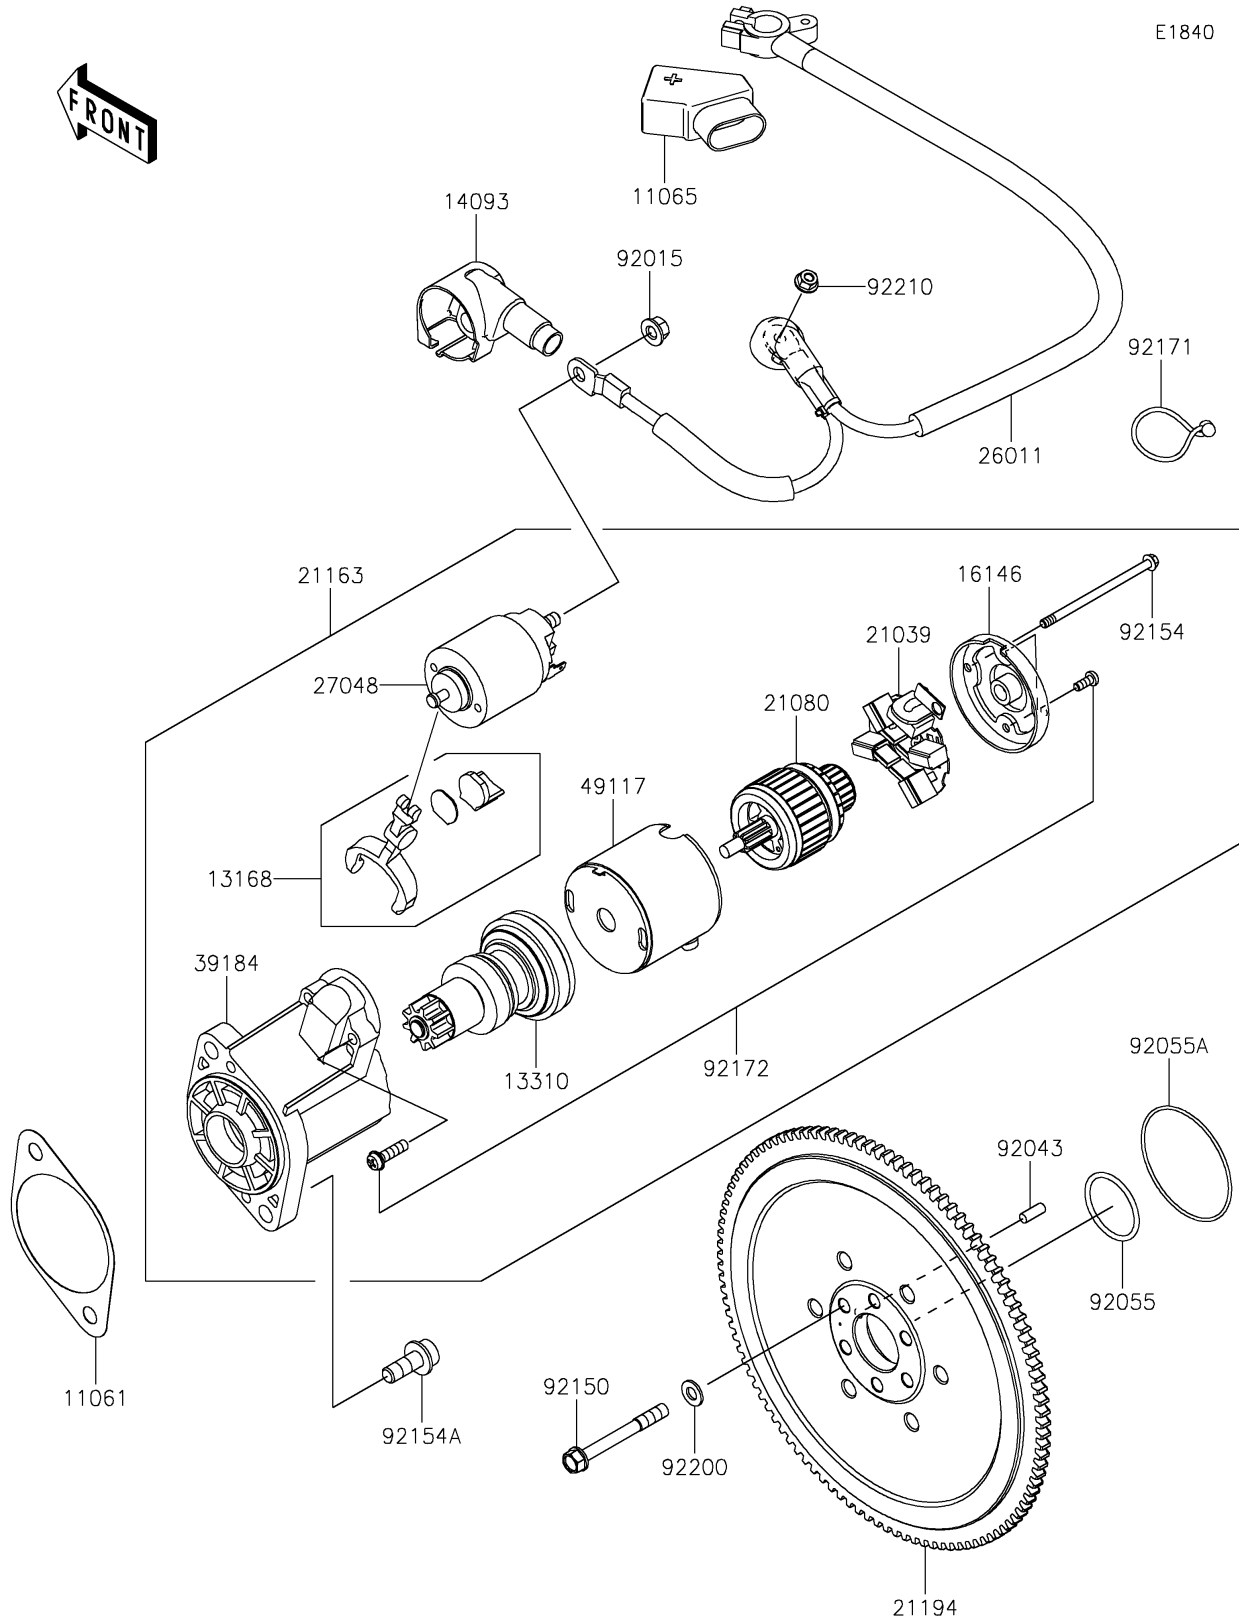

2026 MULE PRO-FXT 1000 LE Ranch Edition

PARTS DIAGRAM

Starter Motor

2026 MULE PRO-FXT 1000 LE Ranch Edition

PARTS LIST

Starter Motor

ITEM NAME	PART NUMBER	QUANTITY
GASKET,STARTER (Ref # 11061)	11061-1463	1
CAP (Ref # 11065)	11065-0850	1
LEVER (Ref # 13168)	13168-0935	1
SHAFT-ASSY (Ref # 13310)	13310-0577	1
COVER,STARTER LEAD WIRE (Ref # 14093)	14093-1523	1
COVER-ASSY (Ref # 16146)	16146-0733	1
BRUSH (Ref # 21039)	21039-0015	1
ARMATURE (Ref # 21080)	21080-0015	1
STARTER-ELECTRIC (Ref # 21163)	21163-0805	1
FLYWHEEL-COMP (Ref # 21194)	21194-0725	1
WIRE-LEAD,BATTERY-GENERATOR (Ref # 26011)	26011-2461	1
SWITCH-ASSY (Ref # 27048)	27048-0059	1
BRACKET-ASSY (Ref # 39184)	39184-0747	1
YOKE (Ref # 49117)	49117-0610	1
NUT,8MM (Ref # 92015)	92015-1402	1
PIN,6X16 (Ref # 92043)	92043-1690	1
RING-O,35.8X3.0 (Ref # 92055)	92055-1005	1
RING-O,70.2X74.0X1.90 (Ref # 92055A)	92055-1672	1
BOLT,8X70 (Ref # 92150)	92150-1483	6
BOLT,STARTER (Ref # 92154)	92154-7040	2
BOLT,SOCKET,10X25 (Ref # 92154A)	92154-7070	2
CLAMP (Ref # 92171)	92171-1185	1
SCREW (Ref # 92172)	92172-0770	1
WASHER,8.2X16X1.6 (Ref # 92200)	92200-0047	6
NUT,6MM (Ref # 92210)	92210-0188	1