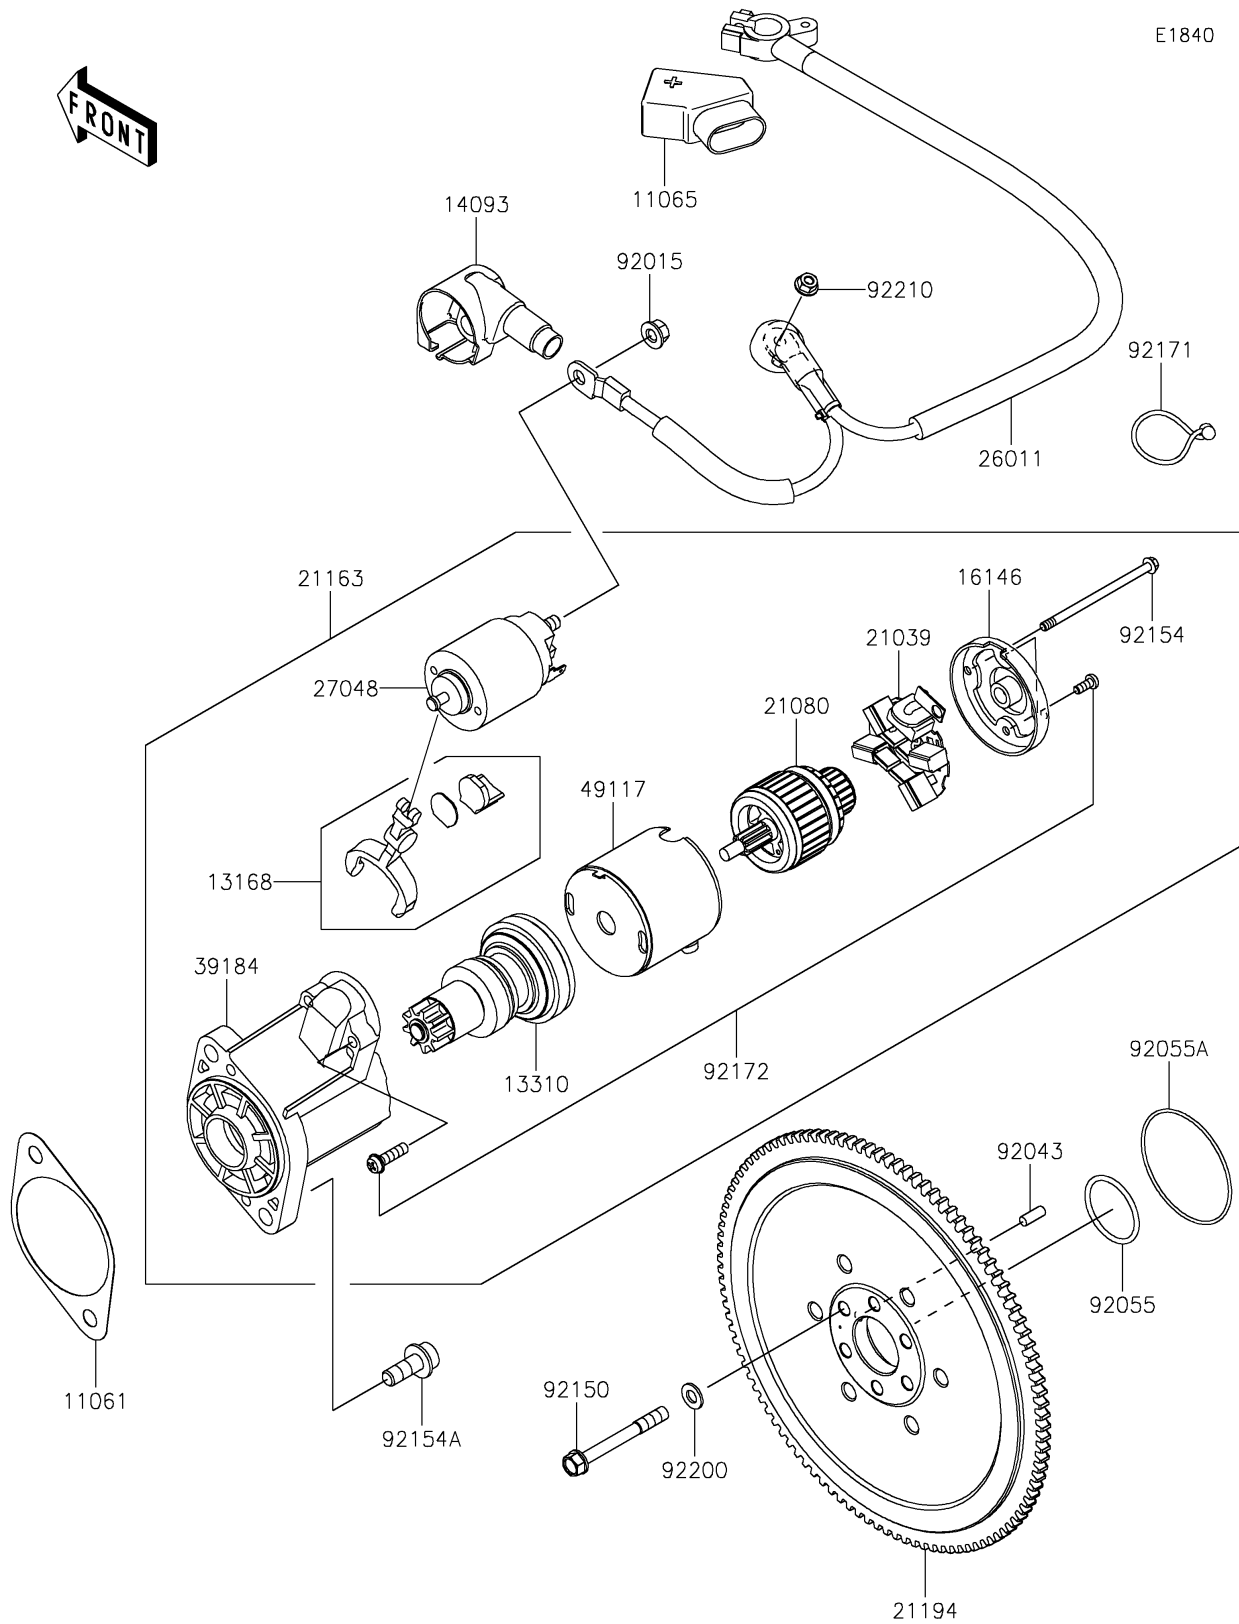

## PARTS DIAGRAM

### Starter Motor

## PARTS LIST

### Starter Motor

ITEM NAME	PART NUMBER	QUANTITY
GASKET,STARTER (Ref # 11061)	11061-1463	1
CAP (Ref # 11065)	11065-0850	1
LEVER (Ref # 13168)	13168-0935	1
SHAFT-ASSY (Ref # 13310)	13310-0577	1
COVER,STARTER LEAD WIRE (Ref # 14093)	14093-1523	1
COVER-ASSY (Ref # 16146)	16146-0733	1
BRUSH (Ref # 21039)	21039-0015	1
ARMATURE (Ref # 21080)	21080-0015	1
STARTER-ELECTRIC (Ref # 21163)	21163-0805	1
FLYWHEEL-COMP (Ref # 21194)	21194-0725	1
WIRE-LEAD,BATTERY-GENERATOR (Ref # 26011)	26011-2461	1
SWITCH-ASSY (Ref # 27048)	27048-0059	1
BRACKET-ASSY (Ref # 39184)	39184-0747	1
YOKE (Ref # 49117)	49117-0610	1
NUT,8MM (Ref # 92015)	92015-1402	1
PIN,6X16 (Ref # 92043)	92043-1690	1
RING-O,35.8X3.0 (Ref # 92055)	92055-1005	1
RING-O,70.2X74.0X1.90 (Ref # 92055A)	92055-1672	1
BOLT,8X70 (Ref # 92150)	92150-1483	6
BOLT,STARTER (Ref # 92154)	92154-7040	2
BOLT,SOCKET,10X25 (Ref # 92154A)	92154-7070	2
CLAMP (Ref # 92171)	92171-1185	1
SCREW (Ref # 92172)	92172-0770	1
WASHER,8.2X16X1.6 (Ref # 92200)	92200-0047	6
NUT,6MM (Ref # 92210)	92210-0188	1