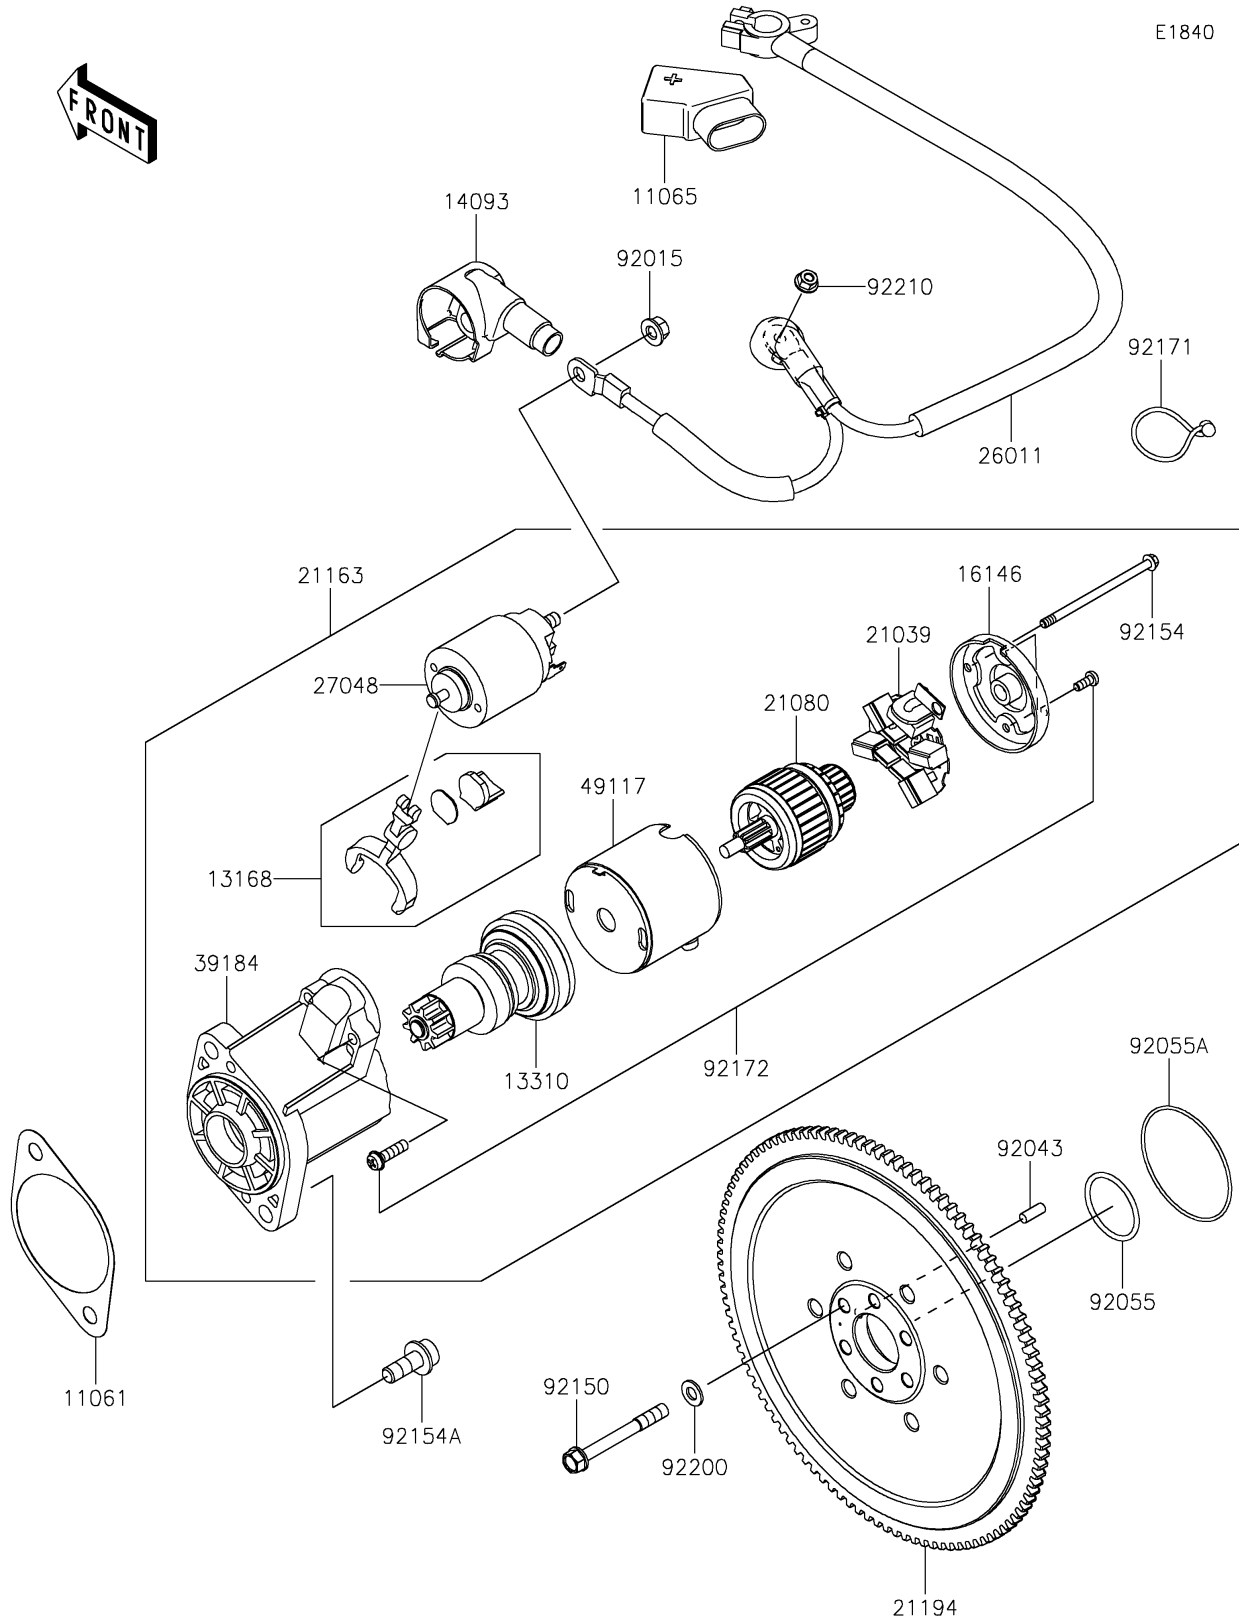

2024 MULE PRO-FXT™ 1000 LE RANCH EDITION

PARTS DIAGRAM

Starter Motor

2024 MULE PRO-FXT™ 1000 LE RANCH EDITION

Kawasaki
Let the Good Times Roll®

PARTS LIST

Starter Motor

ITEM NAME	PART NUMBER	QUANTITY
GASKET,STARTER (Ref # 11061)	11061-1463	1
CAP (Ref # 11065)	11065-0850	1
LEVER (Ref # 13168)	13168-0935	1
SHAFT-ASSY (Ref # 13310)	13310-0577	1
COVER,STARTER LEAD WIRE (Ref # 14093)	14093-1523	1
COVER-ASSY (Ref # 16146)	16146-0733	1
BRUSH (Ref # 21039)	21039-0015	1
ARMATURE (Ref # 21080)	21080-0015	1
STARTER-ELECTRIC (Ref # 21163)	21163-0805	1
FLYWHEEL-COMP (Ref # 21194)	21194-0725	1
WIRE-LEAD,BATTERY-GENERATOR (Ref # 26011)	26011-2461	1
SWITCH-ASSY (Ref # 27048)	27048-0059	1
BRACKET-ASSY (Ref # 39184)	39184-0747	1
YOKE (Ref # 49117)	49117-0610	1
NUT,8MM (Ref # 92015)	92015-1402	1
PIN,6X16 (Ref # 92043)	92043-1690	1
RING-O,35.8X3.0 (Ref # 92055)	92055-1005	1
RING-O,70.2X74.0X1.90 (Ref # 92055A)	92055-1672	1
BOLT,8X70 (Ref # 92150)	92150-1483	6
BOLT,STARTER (Ref # 92154)	92154-7040	2
BOLT,SOCKET,10X25 (Ref # 92154A)	92154-7070	2
CLAMP (Ref # 92171)	92171-1185	1
SCREW (Ref # 92172)	92172-0770	1
WASHER,8.2X16X1.6 (Ref # 92200)	92200-0047	6
NUT,6MM (Ref # 92210)	92210-0188	1