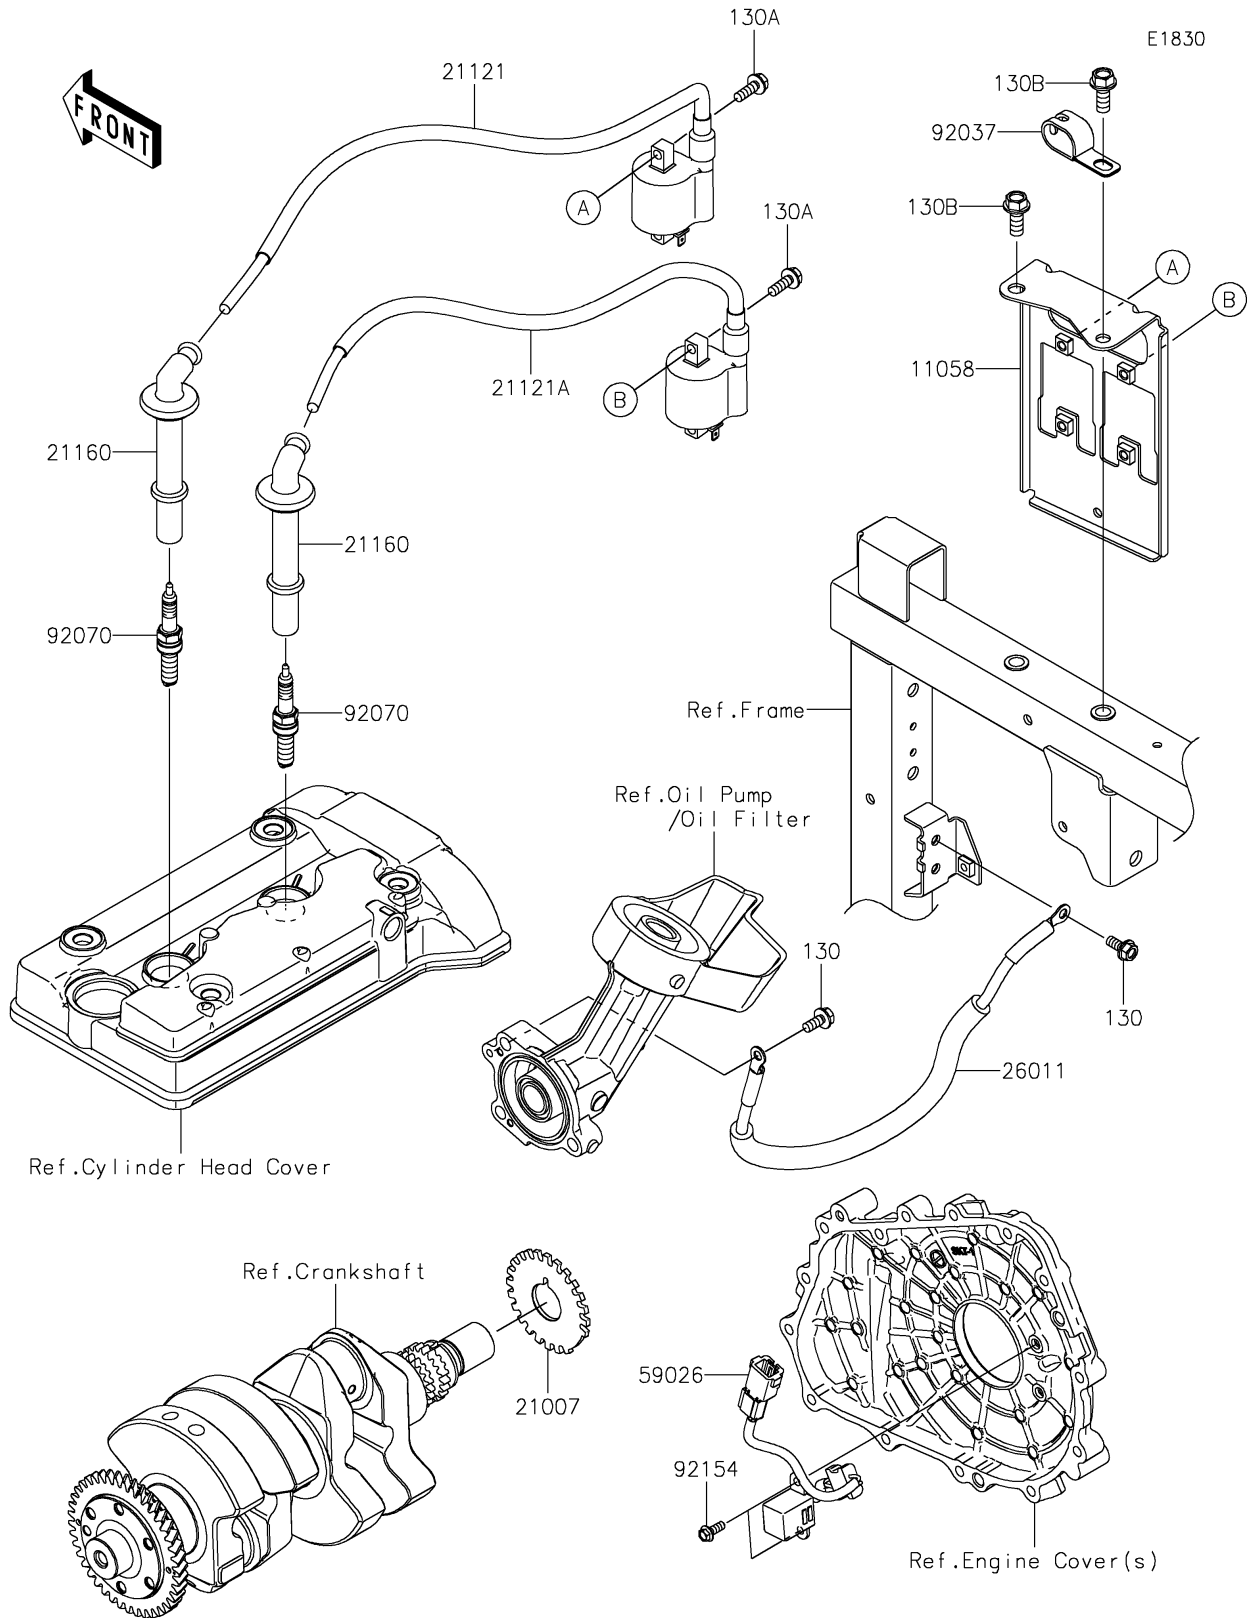

2026 MULE PRO-FXT™ 1000 LE RANCH EDITION

PARTS DIAGRAM

Ignition System

2026 MULE PRO-FXT™ 1000 LE RANCH EDITION

Kawasaki
Let the Good Times Roll®

PARTS LIST

Ignition System

ITEM NAME	PART NUMBER	QUANTITY
BRACKET,COIL-IGNITION (Ref # 11058)	11058-0333	1
ROTOR (Ref # 21007)	21007-0726	1
COIL-IGNITION,#1 (Ref # 21121)	21121-0751	1
COIL-IGNITION,#2 (Ref # 21121A)	21121-0752	1
CAP-ASSY-PLUG (Ref # 21160)	21160-0030	2
WIRE-LEAD (Ref # 26011)	26011-2420	1
COIL-PULSING (Ref # 59026)	59026-0566	1
CLAMP (Ref # 92037)	92037-2204	1
PLUG-SPARK,LMAR9G(NGK) (Ref # 92070)	92070-0716	2
BOLT,FLANGED,5X14 (Ref # 92154)	92154-3884	2
BOLT-FLANGED,6X14 (Ref # 130)	130BA0614	2
BOLT-FLANGED,6X18 (Ref # 130A)	130BA0618	4
BOLT-FLANGED,8X20 (Ref # 130B)	130BA0820	2