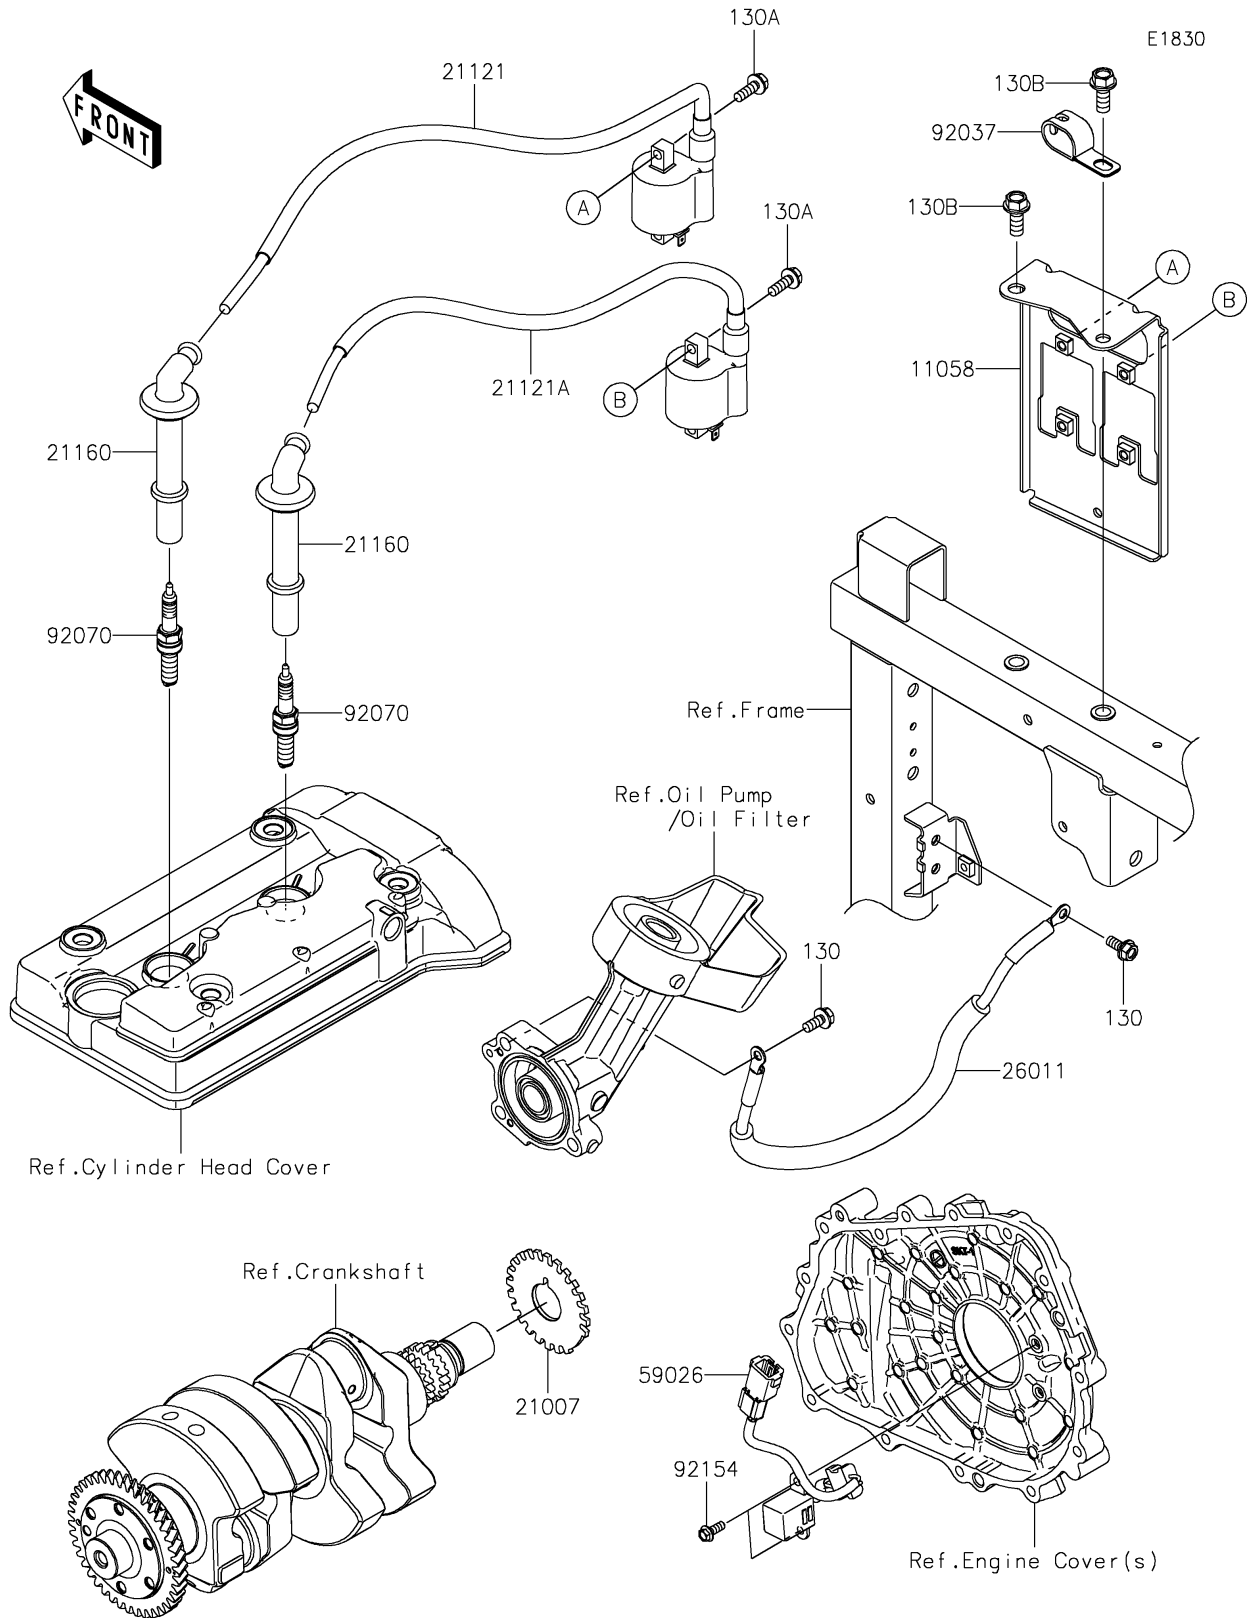

2026 MULE PRO-FXT 1000 LE Ranch Edition

PARTS DIAGRAM

Ignition System