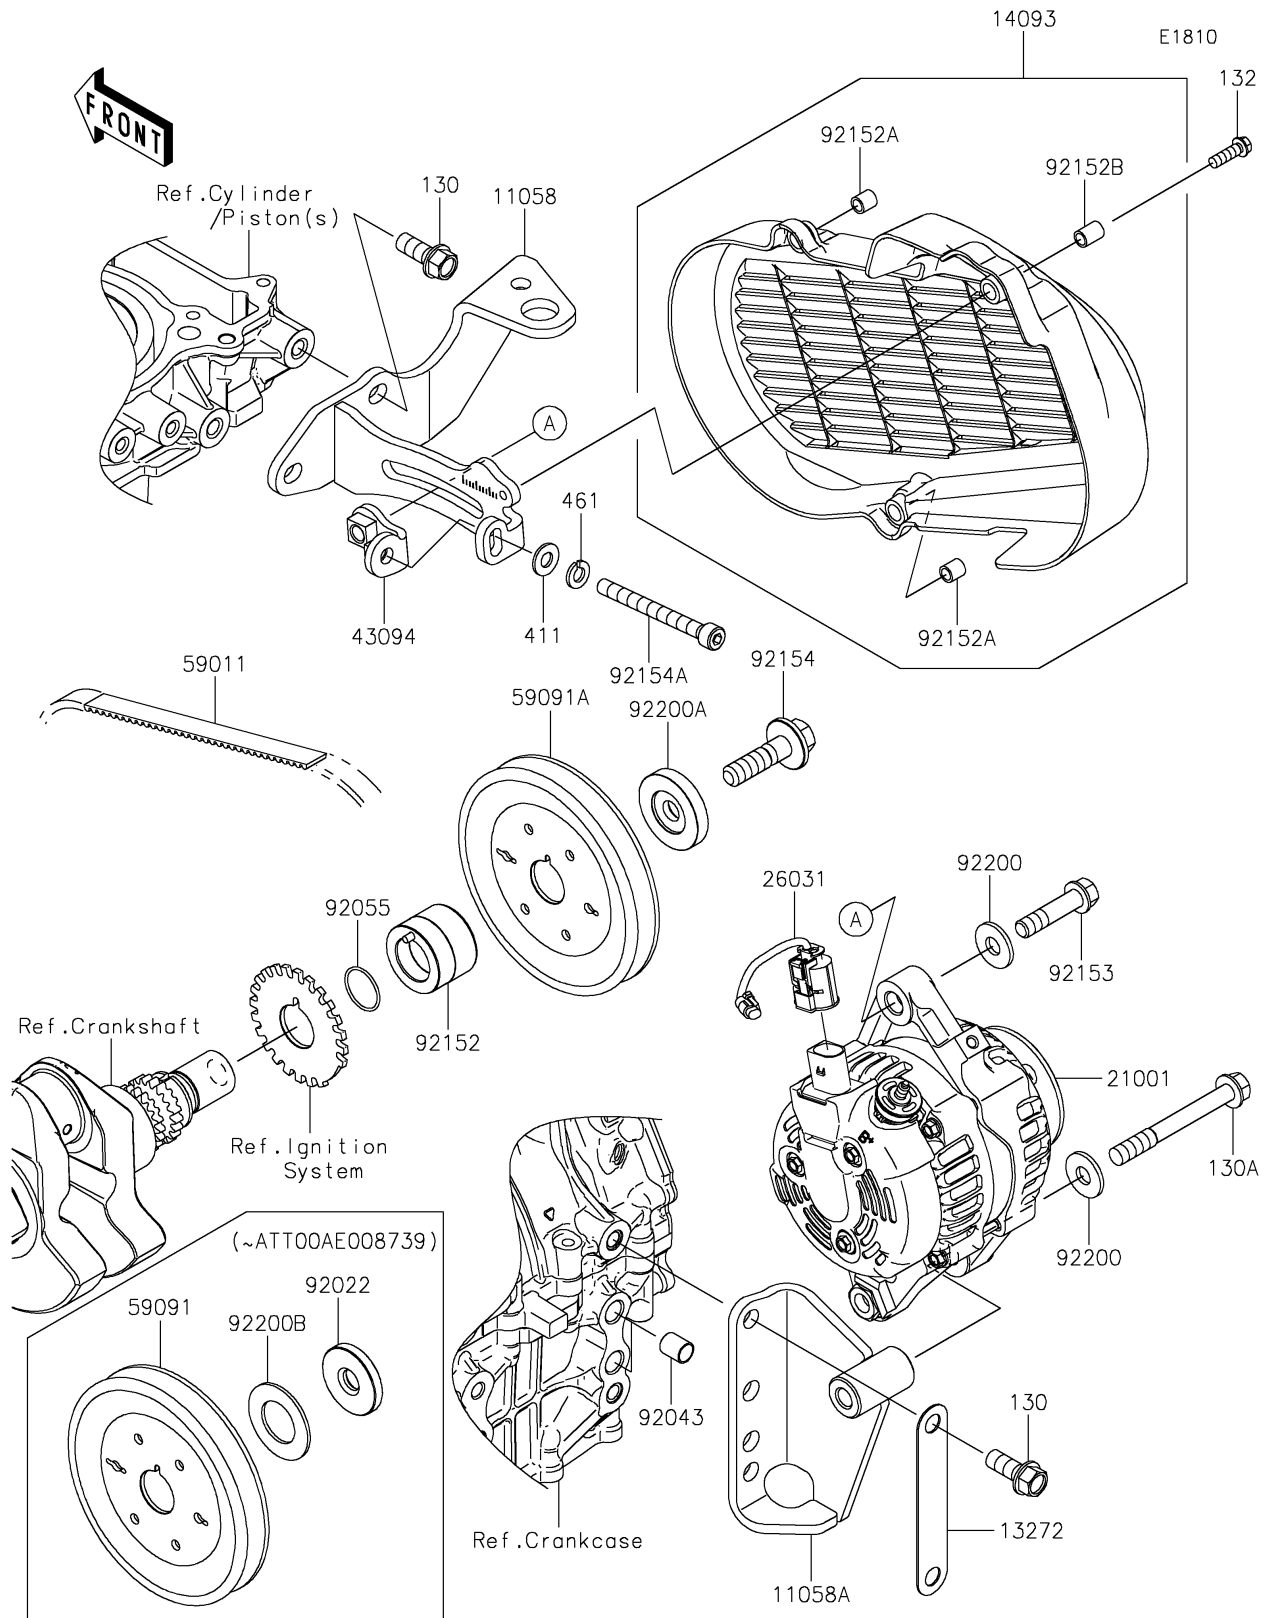

2026 MULE PRO-FXT™ 1000 LE RANCH EDITION

PARTS DIAGRAM

Generator

2026 MULE PRO-FXT™ 1000 LE RANCH EDITION

Kawasaki
Let the Good Times Roll®

PARTS LIST

Generator

ITEM NAME	PART NUMBER	QUANTITY
BRACKET,GENERATOR UPPER (Ref # 11058)	11058-0328	1
BRACKET,GENERATOR LOWER (Ref # 11058A)	11058-0329	1
PLATE,GENERATOR LOWER (Ref # 13272)	13272-4113	1
COVER,GENERATOR (Ref # 14093)	14093-1393	1
GENERATOR (Ref # 21001)	21001-0687	1
HARNESS,GENERATOR (Ref # 26031)	26031-4001	1
ADJUSTER,GENERATOR (Ref # 43094)	43094-0014	1
BELT (Ref # 59011)	59011-0059	1
PULLEY (Ref # 59091A)	59091-0019	1
PIN,10.1X12X14 (Ref # 92043)	92043-4009	2
RING-O,21.5X1.5 (Ref # 92055)	92055-1293	1
COLLAR,PULLEY (Ref # 92152)	92152-2928	1
COLLAR (Ref # 92152A)	92152-2948	2
COLLAR (Ref # 92152B)	92152-2949	1
BOLT,FLANGED,10X42 (Ref # 92153)	92153-1957	1
BOLT-FLANGED,12X43 (Ref # 92154)	92154-7017	1
BOLT-SOCKET,8X80 (Ref # 92154A)	92154-7077	1
WASHER,11X26X2.6 (Ref # 92200)	92200-0352	2
WASHER (Ref # 92200A)	92200-2621	1
BOLT-FLANGED (Ref # 130)	130CA1025	4
BOLT-FLANGED,10X85 (Ref # 130A)	130CA1085	1
BOLT-FLANGED-SMALL,6X20 (Ref # 132)	132BA0620	3
WASHER-PLAIN,8MM (Ref # 411)	411AA0800	1
WASHER-SPRING,8MM (Ref # 461)	461DA0800	1