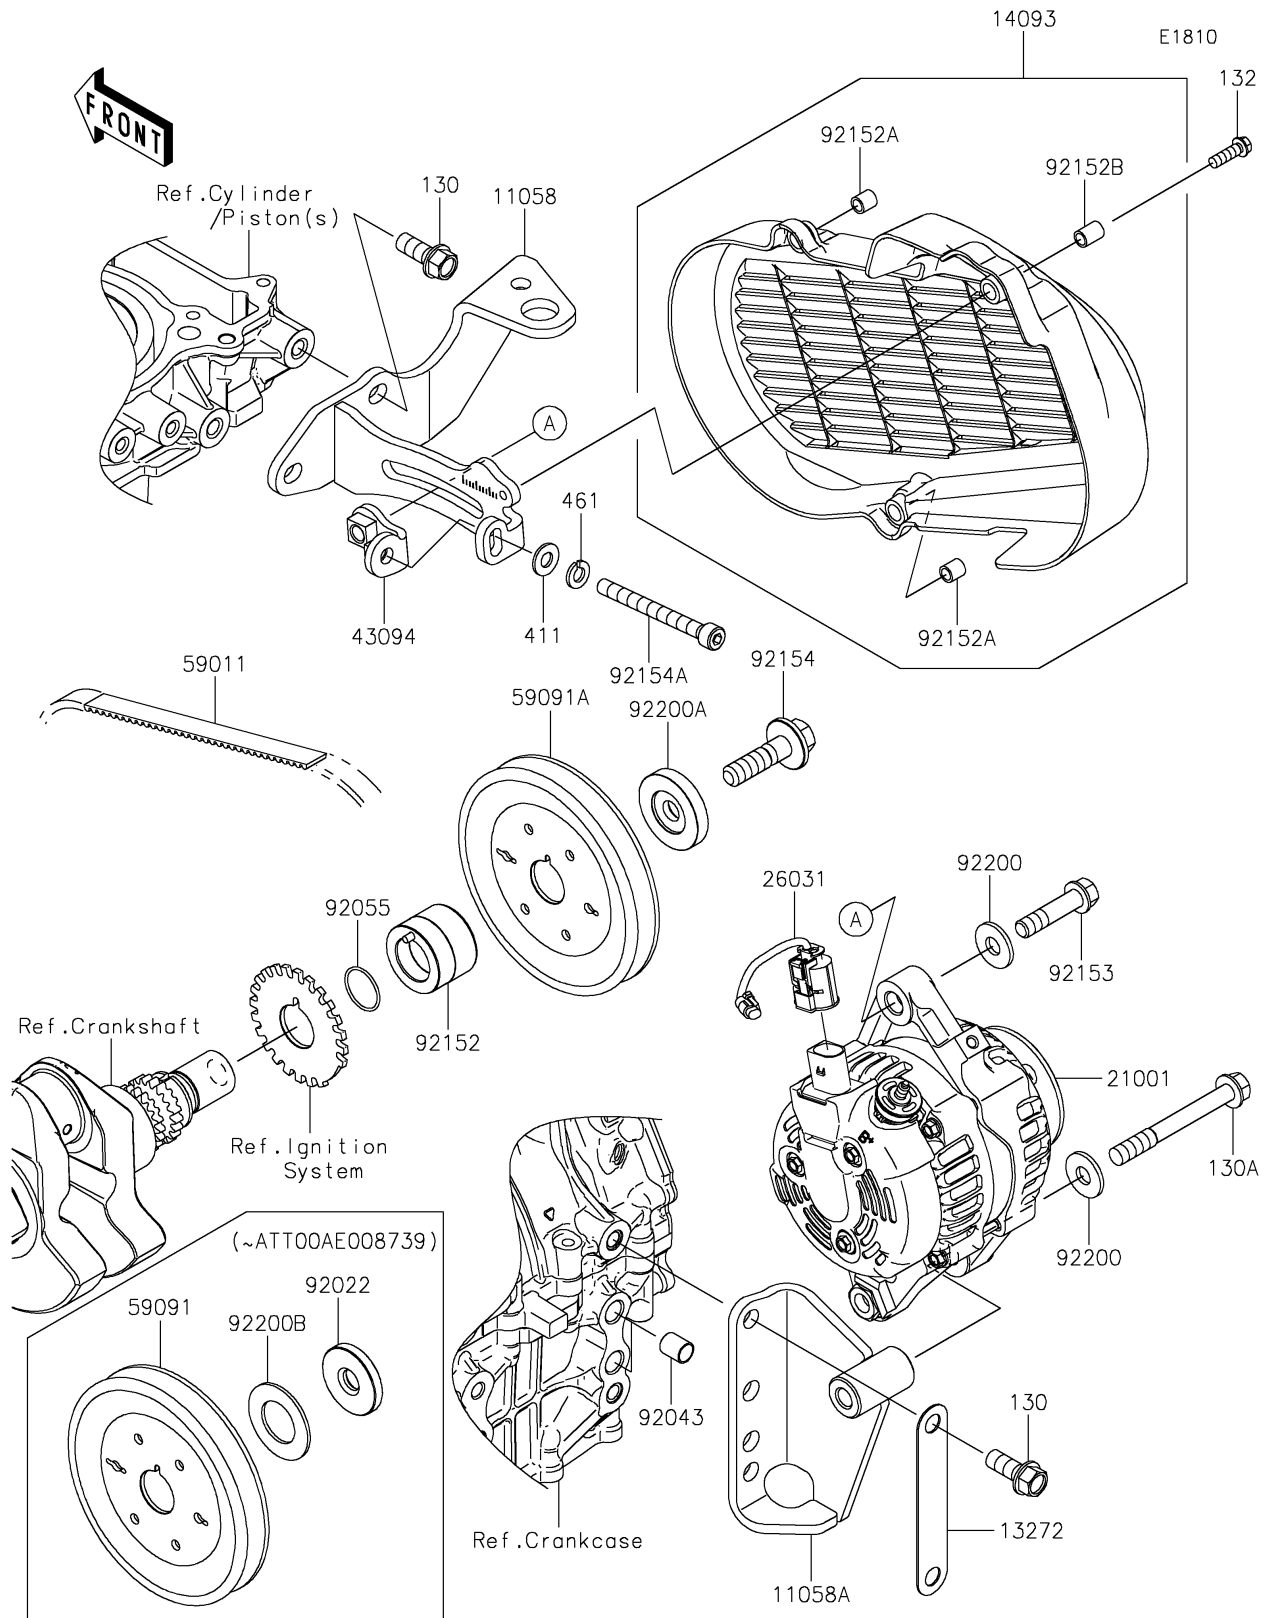

2026 MULE PRO-FXT 1000 LE Ranch Edition

PARTS DIAGRAM

Generator

2026 MULE PRO-FXT 1000 LE Ranch Edition

PARTS LIST

Generator

ITEM NAME	PART NUMBER	QUANTITY
BRACKET,GENERATOR UPPER (Ref # 11058)	11058-0328	1
BRACKET,GENERATOR LOWER (Ref # 11058A)	11058-0329	1
PLATE,GENERATOR LOWER (Ref # 13272)	13272-4113	1
COVER,GENERATOR (Ref # 14093)	14093-1393	1
GENERATOR (Ref # 21001)	21001-0687	1
HARNESS,GENERATOR (Ref # 26031)	26031-4001	1
ADJUSTER,GENERATOR (Ref # 43094)	43094-0014	1
BELT (Ref # 59011)	59011-0059	1
PULLEY (Ref # 59091A)	59091-0019	1
PIN,10.1X12X14 (Ref # 92043)	92043-4009	2
RING-O,21.5X1.5 (Ref # 92055)	92055-1293	1
COLLAR,PULLEY (Ref # 92152)	92152-2928	1
COLLAR (Ref # 92152A)	92152-2948	2
COLLAR (Ref # 92152B)	92152-2949	1
BOLT,FLANGED,10X42 (Ref # 92153)	92153-1957	1
BOLT-FLANGED,12X43 (Ref # 92154)	92154-7017	1
BOLT-SOCKET,8X80 (Ref # 92154A)	92154-7077	1
WASHER,11X26X2.6 (Ref # 92200)	92200-0352	2
WASHER (Ref # 92200A)	92200-2621	1
BOLT-FLANGED (Ref # 130)	130CA1025	4
BOLT-FLANGED,10X85 (Ref # 130A)	130CA1085	1
BOLT-FLANGED-SMALL,6X20 (Ref # 132)	132BA0620	3
WASHER-PLAIN,8MM (Ref # 411)	411AA0800	1
WASHER-SPRING,8MM (Ref # 461)	461DA0800	1