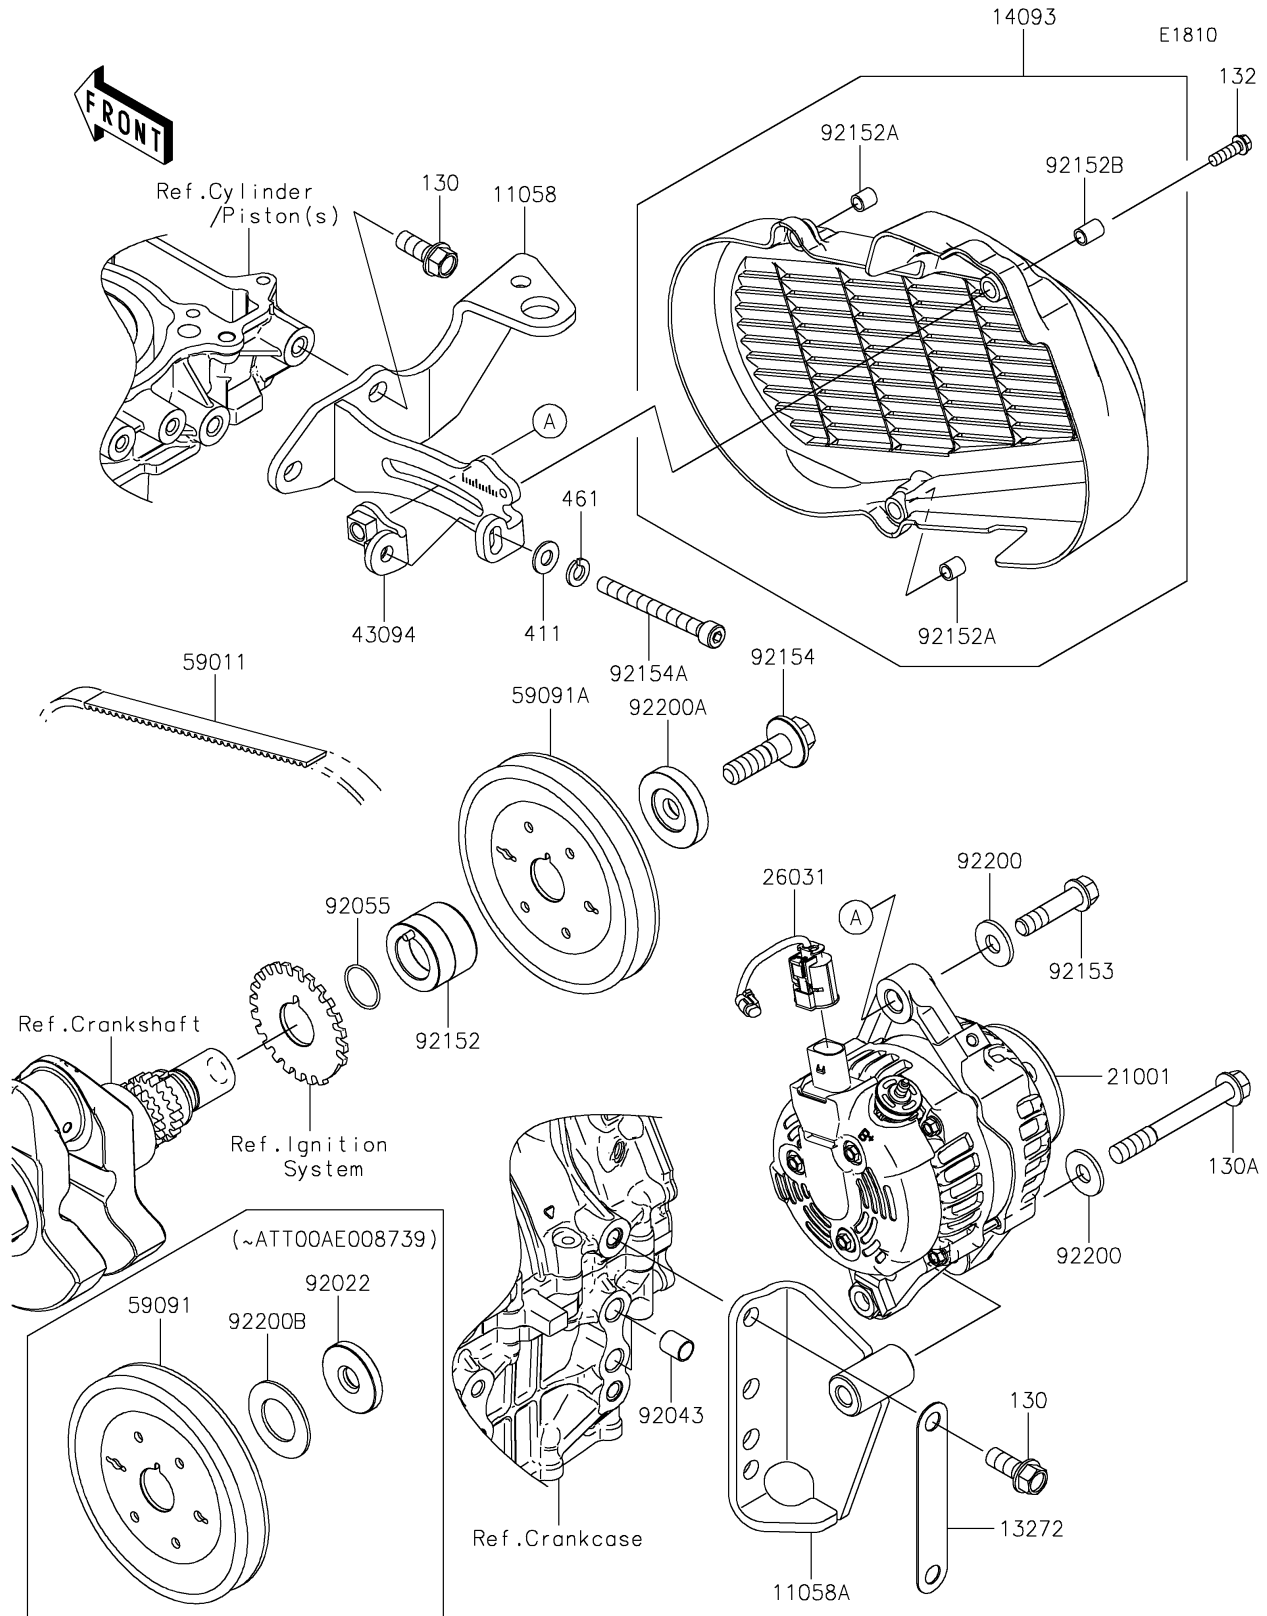

2025 MULE PRO-FXT 1000 LE Ranch Edition

PARTS DIAGRAM

Generator

2025 MULE PRO-FXT 1000 LE Ranch Edition

PARTS LIST

Generator

ITEM NAME	PART NUMBER	QUANTITY
BRACKET,GENERATOR UPPER (Ref # 11058)	11058-0328	1
BRACKET,GENERATOR LOWER (Ref # 11058A)	11058-0329	1
PLATE,GENERATOR LOWER (Ref # 13272)	13272-4113	1
COVER,GENERATOR (Ref # 14093)	14093-1393	1
GENERATOR (Ref # 21001)	21001-0687	1
HARNESS,GENERATOR (Ref # 26031)	26031-4001	1
ADJUSTER,GENERATOR (Ref # 43094)	43094-0014	1
BELT (Ref # 59011)	59011-0059	1
PULLEY (Ref # 59091)	59091-0018	1
PULLEY (Ref # 59091A)	59091-0019	1
WASHER,12X40X6 (Ref # 92022)	92022-1904	1
PIN,10.1X12X14 (Ref # 92043)	92043-4009	2
RING-O,21.5X1.5 (Ref # 92055)	92055-1293	1
COLLAR,PULLEY (Ref # 92152)	92152-2928	1
COLLAR (Ref # 92152A)	92152-2948	2
COLLAR (Ref # 92152B)	92152-2949	1
BOLT,FLANGED,10X42 (Ref # 92153)	92153-1957	1
BOLT-FLANGED,12X43 (Ref # 92154)	92154-7017	1
BOLT-SOCKET,8X80 (Ref # 92154A)	92154-7077	1
WASHER,11X26X2.6 (Ref # 92200)	92200-0352	2
WASHER (Ref # 92200A)	92200-2621	1
WASHER (Ref # 92200B)	92200-2633	1
BOLT-FLANGED (Ref # 130)	130CA1025	4
BOLT-FLANGED,10X85 (Ref # 130A)	130CA1085	1
BOLT-FLANGED-SMALL,6X20 (Ref # 132)	132BA0620	3
WASHER-PLAIN,8MM (Ref # 411)	411AA0800	1
WASHER-SPRING,8MM (Ref # 461)	461DA0800	1