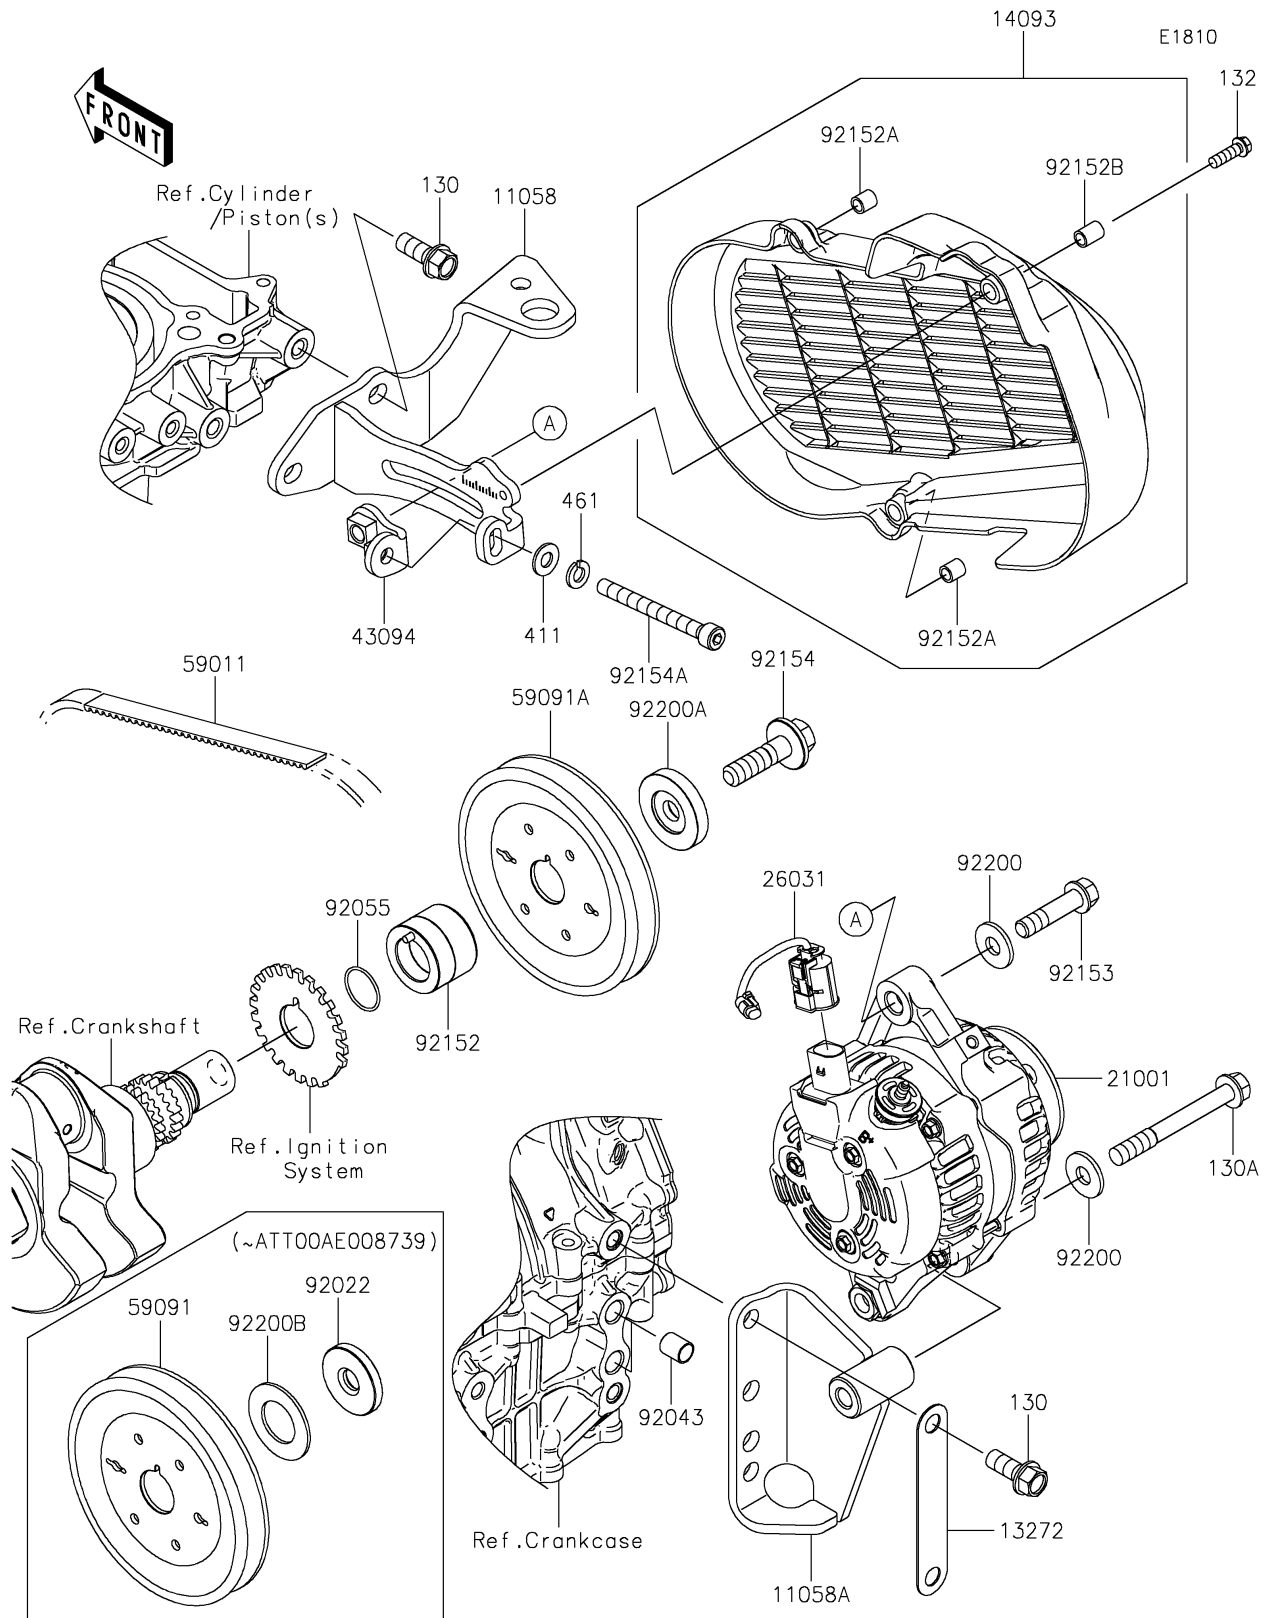

2024 MULE PRO-FXT™ 1000 LE RANCH EDITION

PARTS DIAGRAM

Generator

2024 MULE PRO-FXT™ 1000 LE RANCH EDITION

PARTS LIST

Generator

ITEM NAME	PART NUMBER	QUANTITY
BRACKET,GENERATOR UPPER (Ref # 11058)	11058-0328	1
BRACKET,GENERATOR LOWER (Ref # 11058A)	11058-0329	1
PLATE,GENERATOR LOWER (Ref # 13272)	13272-4113	1
COVER,GENERATOR (Ref # 14093)	14093-1393	1
GENERATOR (Ref # 21001)	21001-0687	1
HARNESS,GENERATOR (Ref # 26031)	26031-4001	1
ADJUSTER,GENERATOR (Ref # 43094)	43094-0014	1
BELT (Ref # 59011)	59011-0059	1
PULLEY (Ref # 59091)	59091-0018	1
PULLEY (Ref # 59091A)	59091-0019	1
WASHER,12X40X6 (Ref # 92022)	92022-1904	1
PIN,10.1X12X14 (Ref # 92043)	92043-4009	2
RING-O,21.5X1.5 (Ref # 92055)	92055-1293	1
COLLAR,PULLEY (Ref # 92152)	92152-2928	1
COLLAR (Ref # 92152A)	92152-2948	2
COLLAR (Ref # 92152B)	92152-2949	1
BOLT,FLANGED,10X42 (Ref # 92153)	92153-1957	1
BOLT-FLANGED,12X43 (Ref # 92154)	92154-7017	1
BOLT-SOCKET,8X80 (Ref # 92154A)	92154-7077	1
WASHER,11X26X2.6 (Ref # 92200)	92200-0352	2
WASHER (Ref # 92200A)	92200-2621	1
WASHER (Ref # 92200B)	92200-2633	1
BOLT-FLANGED (Ref # 130)	130CA1025	4
BOLT-FLANGED,10X85 (Ref # 130A)	130CA1085	1
BOLT-FLANGED-SMALL,6X20 (Ref # 132)	132BA0620	3
WASHER-PLAIN,8MM (Ref # 411)	411AA0800	1
WASHER-SPRING,8MM (Ref # 461)	461DA0800	1