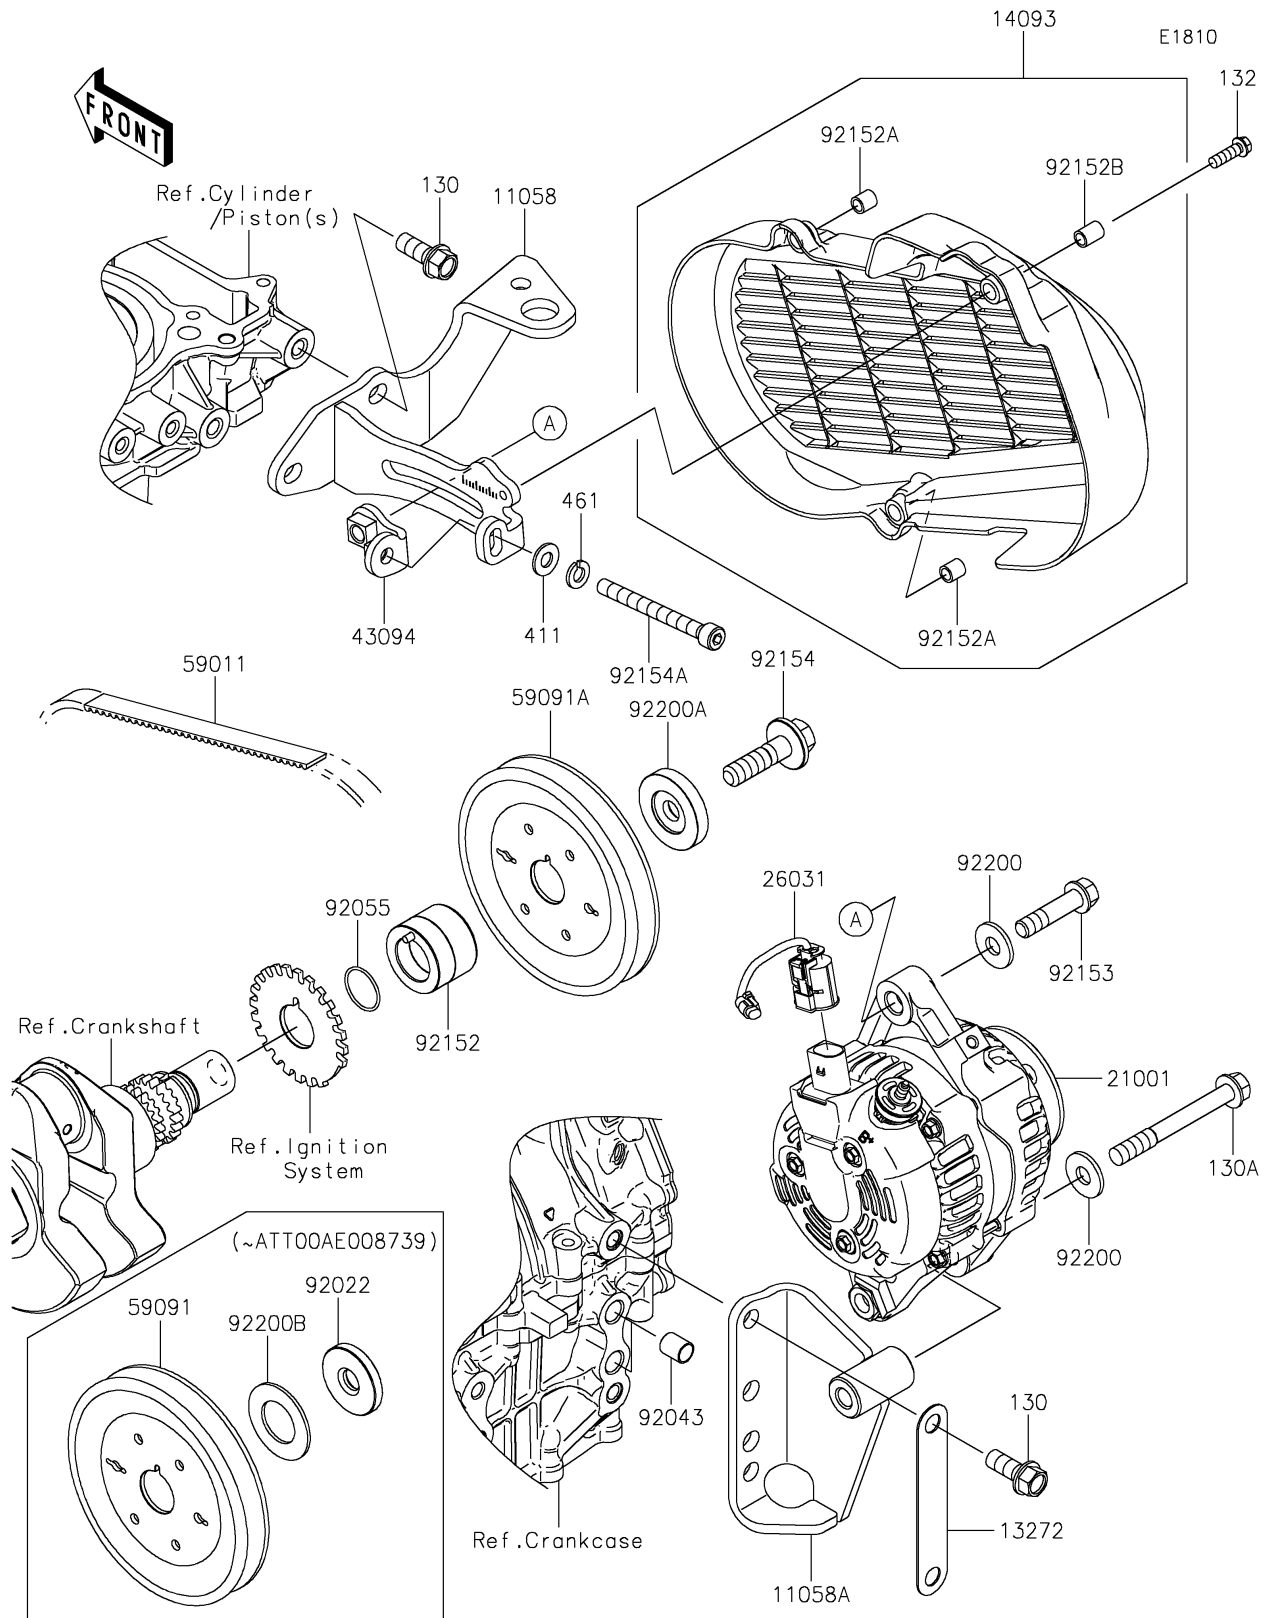

2024 MULE PRO-FXT 1000 LE Ranch Edition

PARTS DIAGRAM

Generator