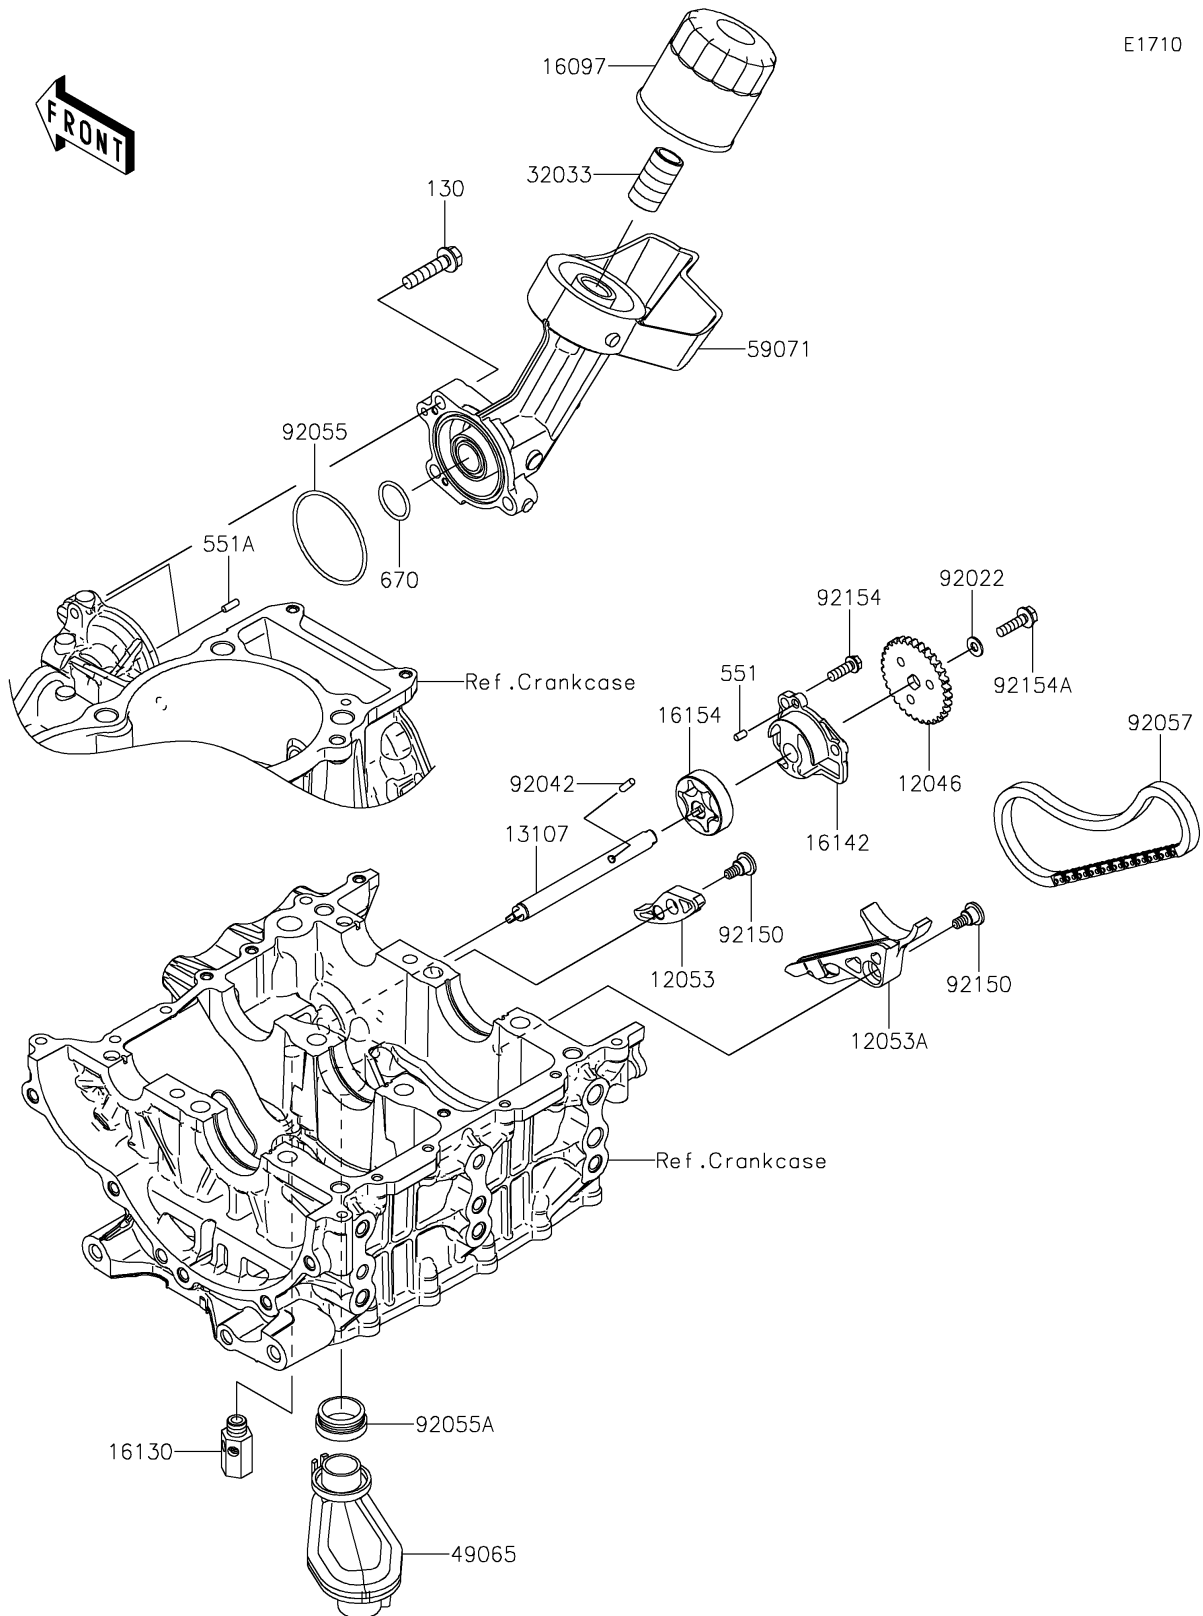

2025 MULE PRO-FXT 1000 LE Ranch Edition

PARTS DIAGRAM

Oil Pump/Oil Filter

2025 MULE PRO-FXT 1000 LE Ranch Edition

PARTS LIST

Oil Pump/Oil Filter

ITEM NAME	PART NUMBER	QUANTITY
-----------	-------------	----------
