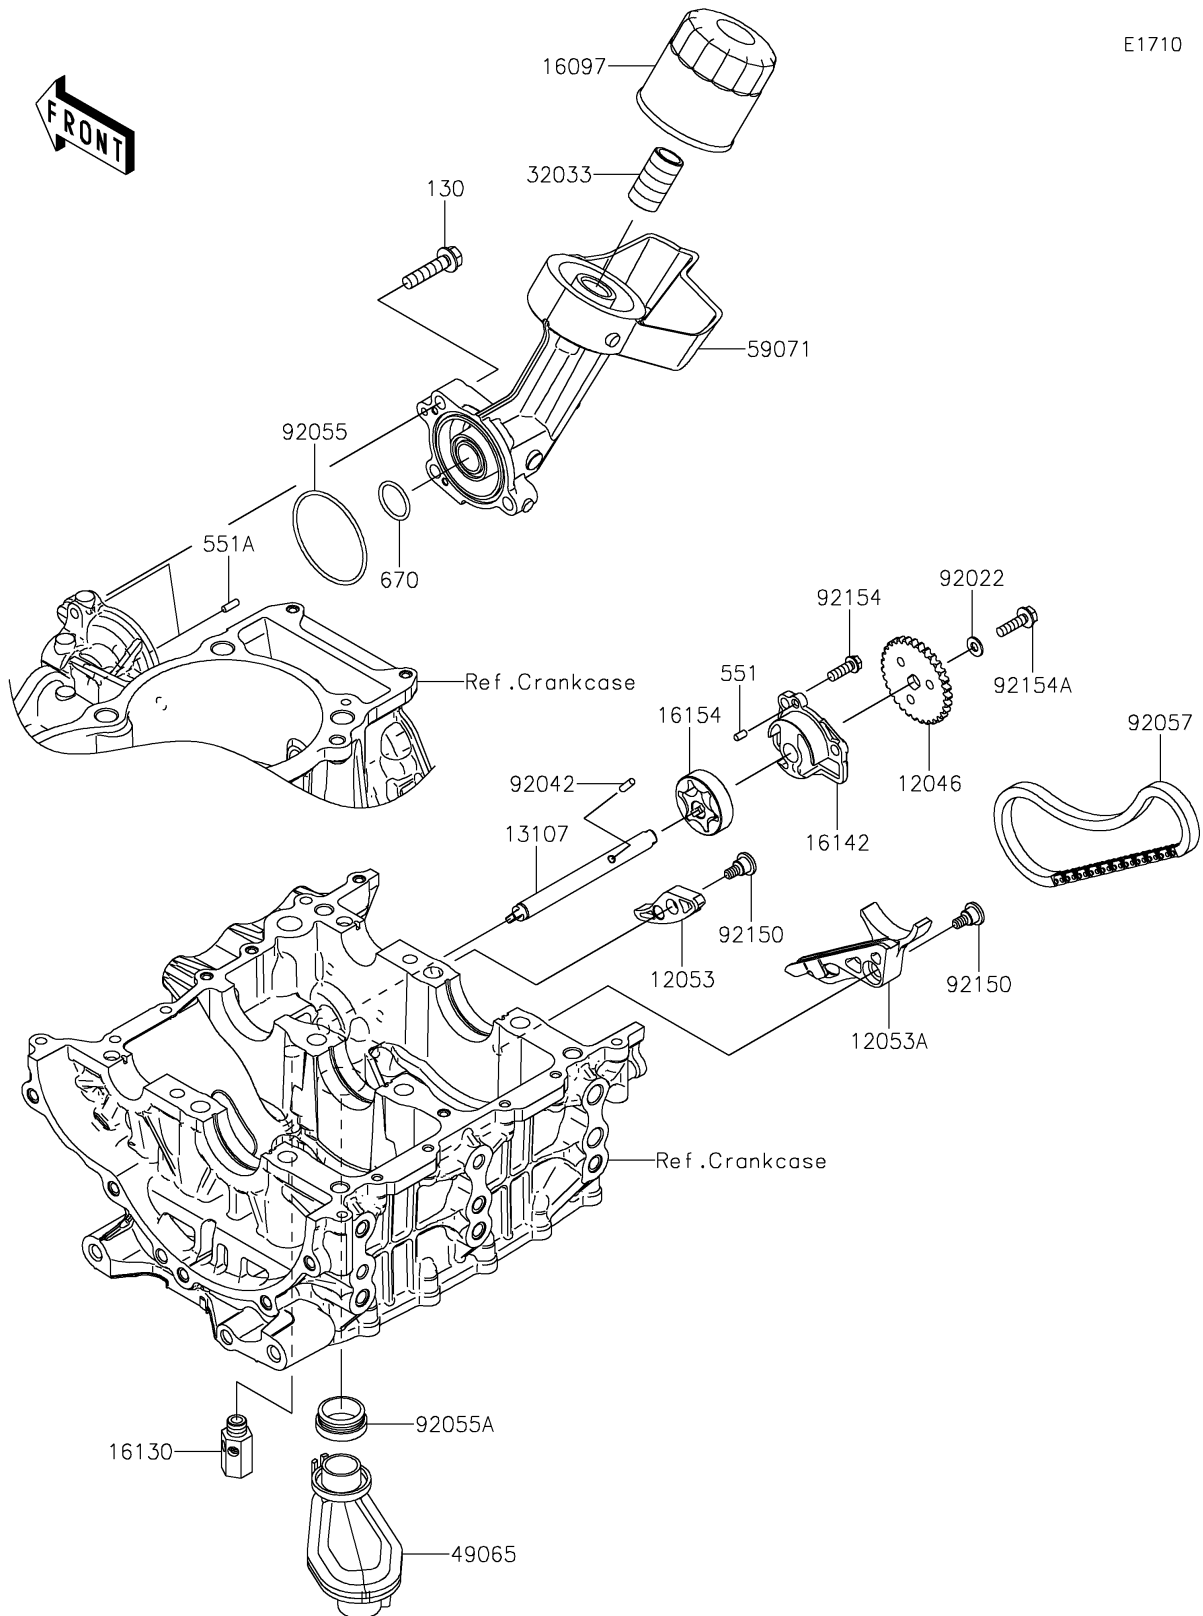

2024 MULE PRO-FXT 1000 LE Ranch Edition

PARTS DIAGRAM

Oil Pump/Oil Filter

E1710

2024 MULE PRO-FXT 1000 LE Ranch Edition

PARTS LIST

Oil Pump/Oil Filter

ITEM NAME	PART NUMBER	QUANTITY
-----------	-------------	----------
