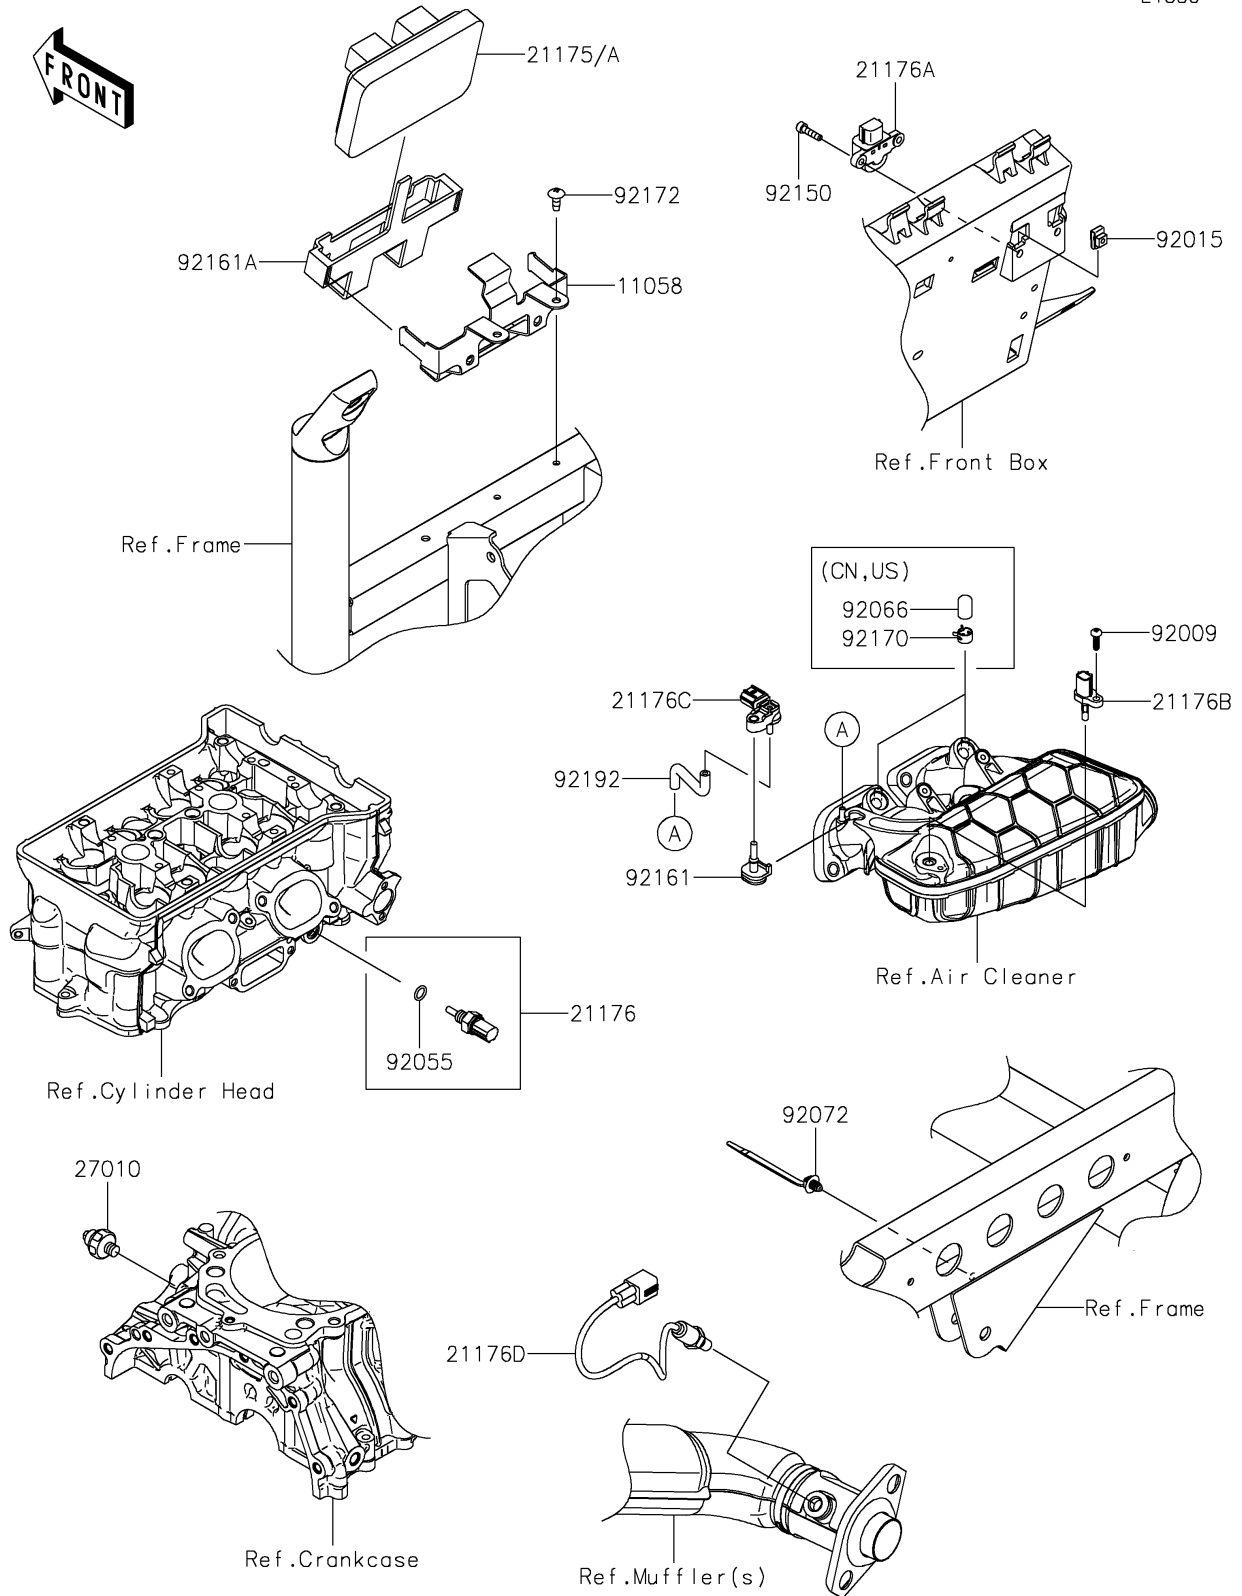

2026 MULE PRO-FXT™ 1000 LE RANCH EDITION

PARTS DIAGRAM Fuel Injection

E1530

2026 MULE PRO-FXT™ 1000 LE RANCH EDITION

PARTS LIST Fuel Injection

ITEM NAME	PART NUMBER	QUANTITY
-----------	-------------	----------
