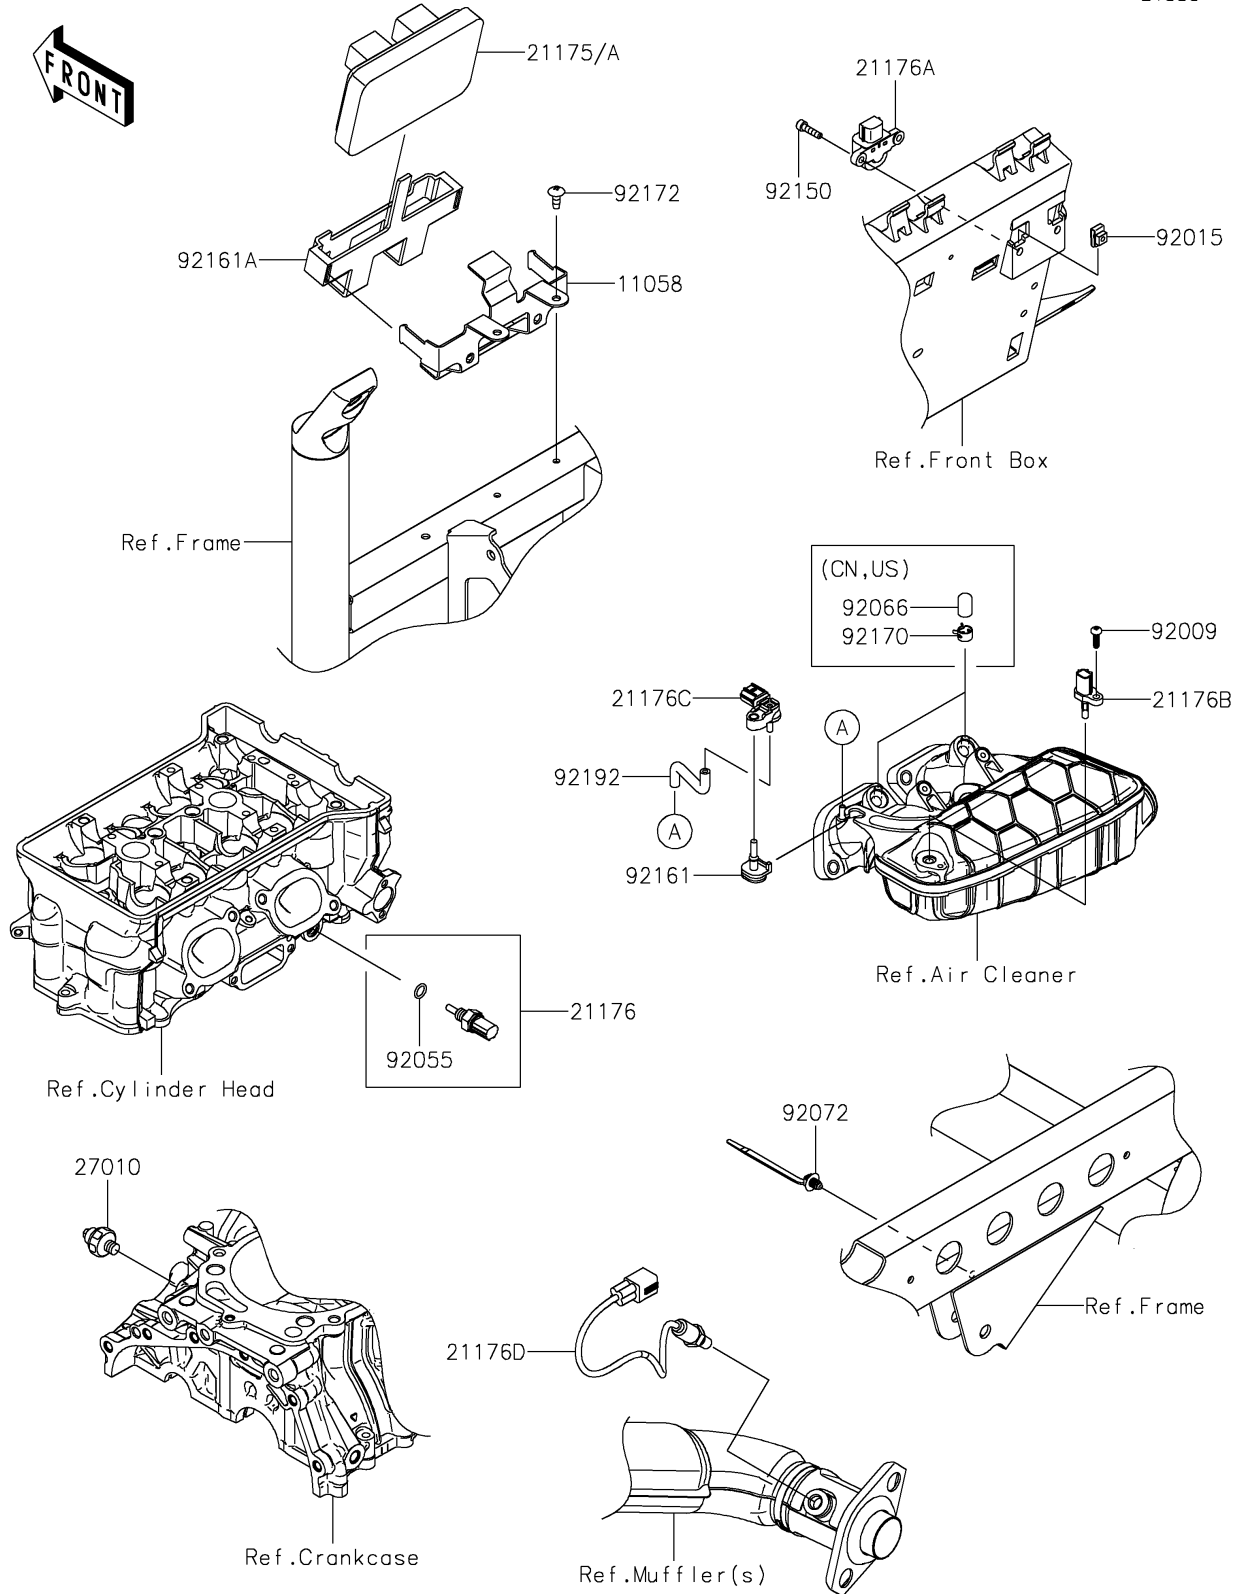

2025 MULE PRO-FXT 1000 LE Ranch Edition

PARTS DIAGRAM

Fuel Injection

E1530

2025 MULE PRO-FXT 1000 LE Ranch Edition

PARTS LIST Fuel Injection

ITEM NAME	PART NUMBER	QUANTITY
-----------	-------------	----------
